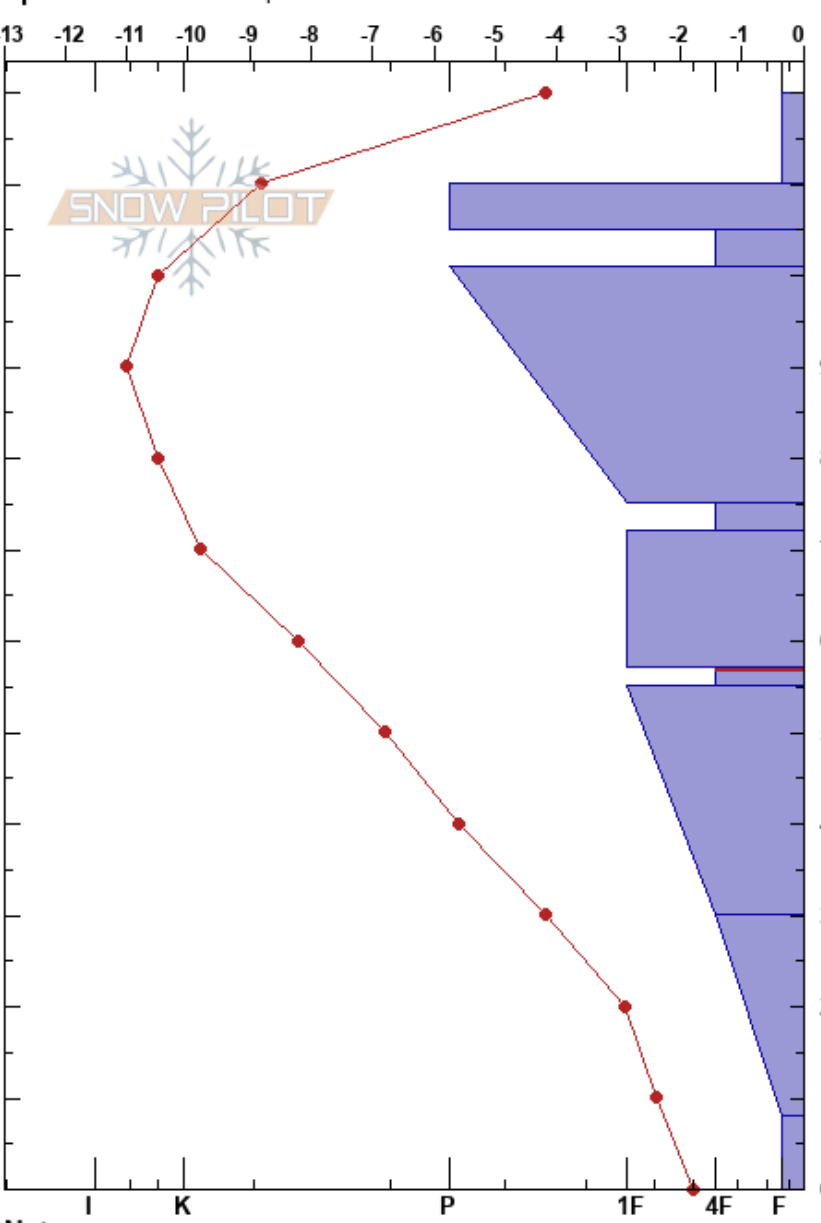

Kellostapuli
 Finland
 Elevation: 350 m
 Aspect: NE
 Specifics: We skied slope

Miika Kytö
 30/12/2017 - 12:20
 Co-ord: 35W 383094E 7499600N
 Slope Angle: 23°
 Wind Loading: yes

Stability: HS:120
 Air Temperature: -2.9°C PF:10 57-55cm:Problematic layer
 Sky Cover: OVC
 Precipitation: S-1
 Wind: SE Light Breeze

Form	Crystal		Moisture	ρ kg/m ³	Stability tests & Layer comments
	Size				
/	0.5		D-M		
.	0.5				
.	0.5				
.	0.5				
□ (V)	0.5				
.	0.5				
□ (V)	1-3				← CT18, SC @57cm ← ECTP21 @57cm
.	2-3				
□	1-2				← CT26, BRK @30cm
^					

Notes: Wind exposed opening in the trees