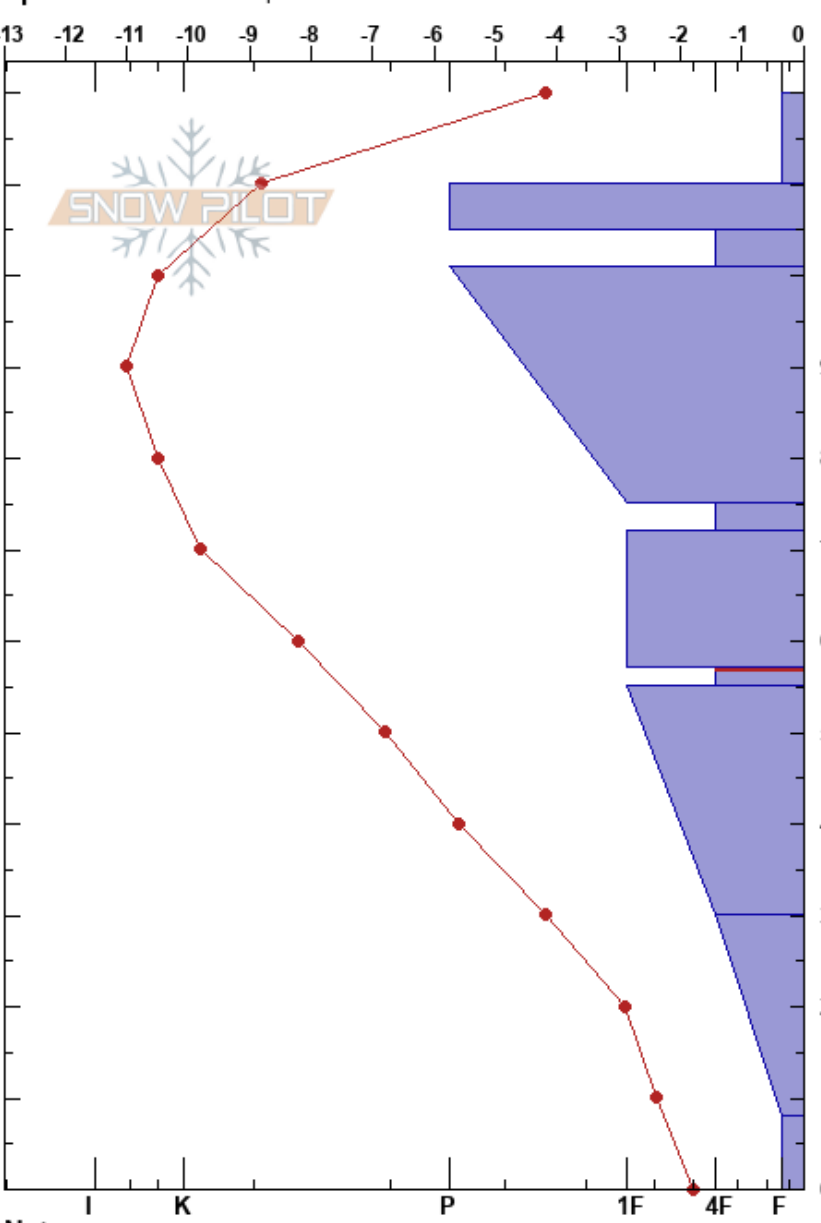

Kellostapuli  
 Finland  
 Elevation: 350 m  
 Aspect: NE  
 Specifics: We skied slope

Miika Kytö  
 30/12/2017 - 12:20  
 Co-ord: 35W 383094E 7499600N  
 Slope Angle: 23°  
 Wind Loading: yes

Stability: HS:120  
 Air Temperature: -2.9°C PF:10 57-55cm:Problematic layer  
 Sky Cover: OVC  
 Precipitation: S-1  
 Wind: SE Light Breeze

Form	Crystal Size	Moisture	$\rho$ kg/m <sup>3</sup>	Stability tests & Layer comments
/	0.5	D-M		
.	0.5			
.	0.5			
.	0.5			
□ (V)	0.5			
.	0.5			
□ (V)	1-3			← CT18, SC @57cm ← ECTP21 @57cm
.	2-3			
□	1-2			← CT26, BRK @30cm
^				

Notes: Wind exposed opening in the trees