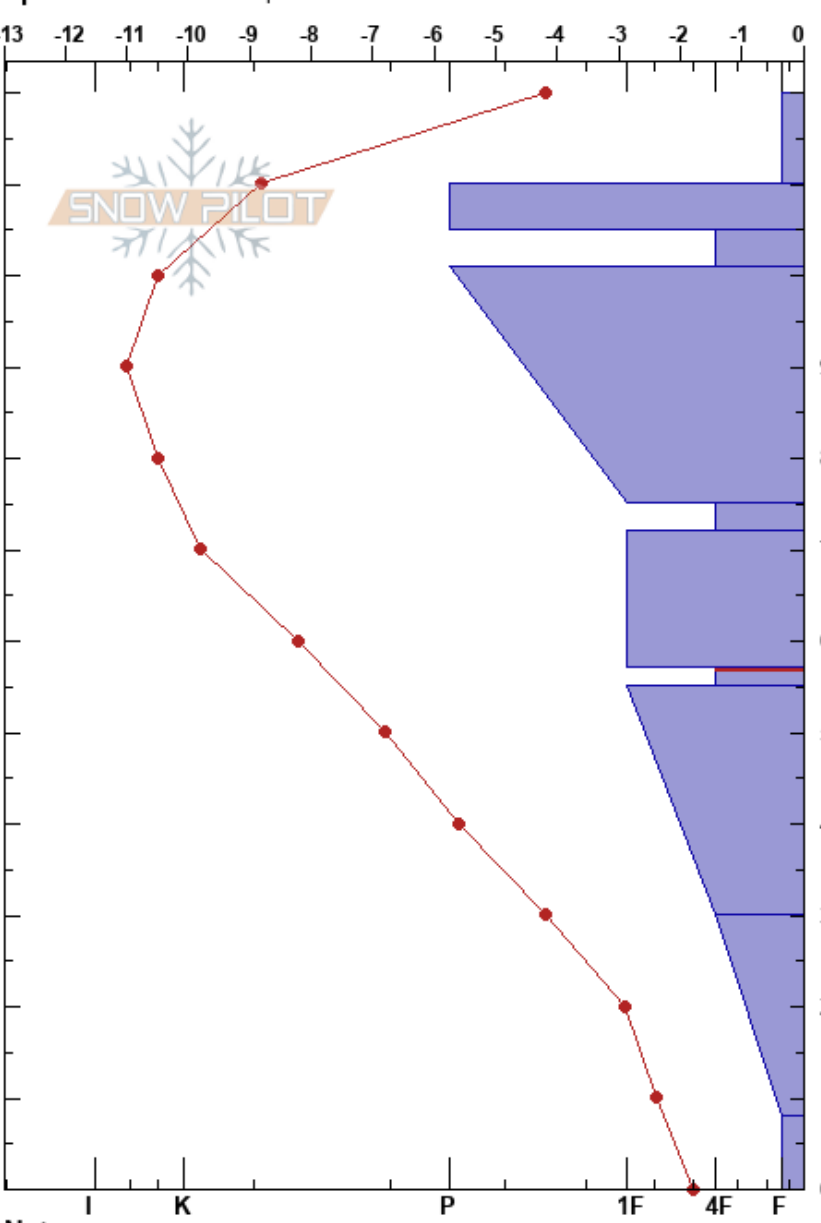

Kellostapuli
 Finland
 Elevation: 350 m
 Aspect: NE
 Specifics: We skied slope

Miika Kytö
 30/12/2017 - 12:20
 Co-ord: 35W 383094E 7499600N
 Slope Angle: 23°
 Wind Loading: yes

Stability: HS:120
 Air Temperature: -2.9°C PF:10 57-55cm:Problematic layer
 Sky Cover: OVC
 Precipitation: S-1
 Wind: SE Light Breeze

Form	Crystal Size	Moisture	ρ kg/m ³	Stability tests & Layer comments
/	0.5	D-M		
.	0.5			
.	0.5			
.	0.5			
□ (V)	0.5			
.	0.5			
□ (V)	1-3			← CT18, SC @57cm ← ECTP21 @57cm
.	2-3			
□	1-2			
^				← CT26, BRK @30cm

Notes: Wind exposed opening in the trees