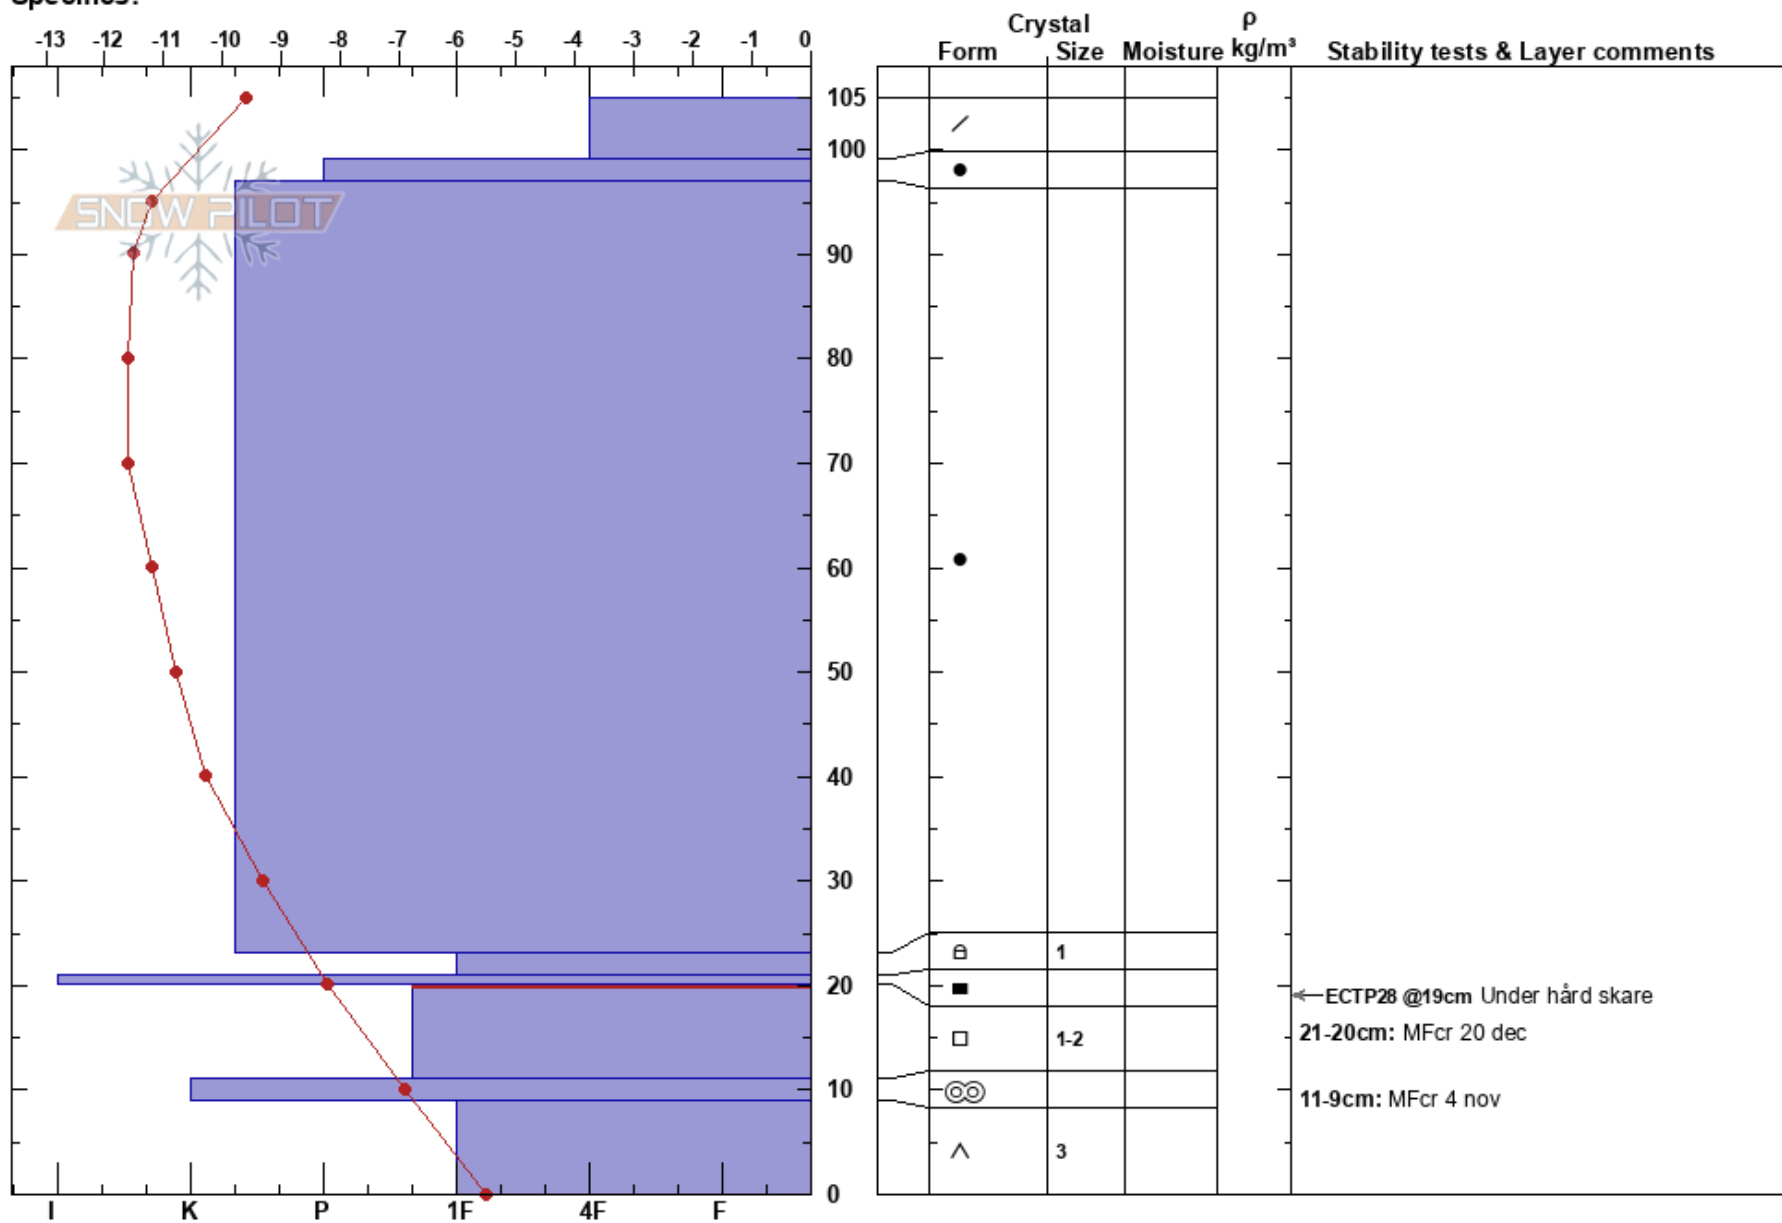

1280
 Västra Vindelfjällen
 Sweden
 Elevation: 1260 m
 Aspect: 230°
 Specifics:

Johan af Ekenstam
 30/12/2017 - 11:30
 Co-ord: 65.85490N, 15.16024E
 Slope Angle: 32°
 Wind Loading: previous

Stability:
 Air Temperature: -9.3°C
 Sky Cover: X
 Precipitation: NO
 Wind: S Light Breeze

HS:105
 PF:4
 21-20cm: MFcr 20 dec
 20-11cm: Problematic layer
 11-9cm: MFcr 4 nov

Notes: 5-10 cm torr nysnö tillgänglig för snödriv.