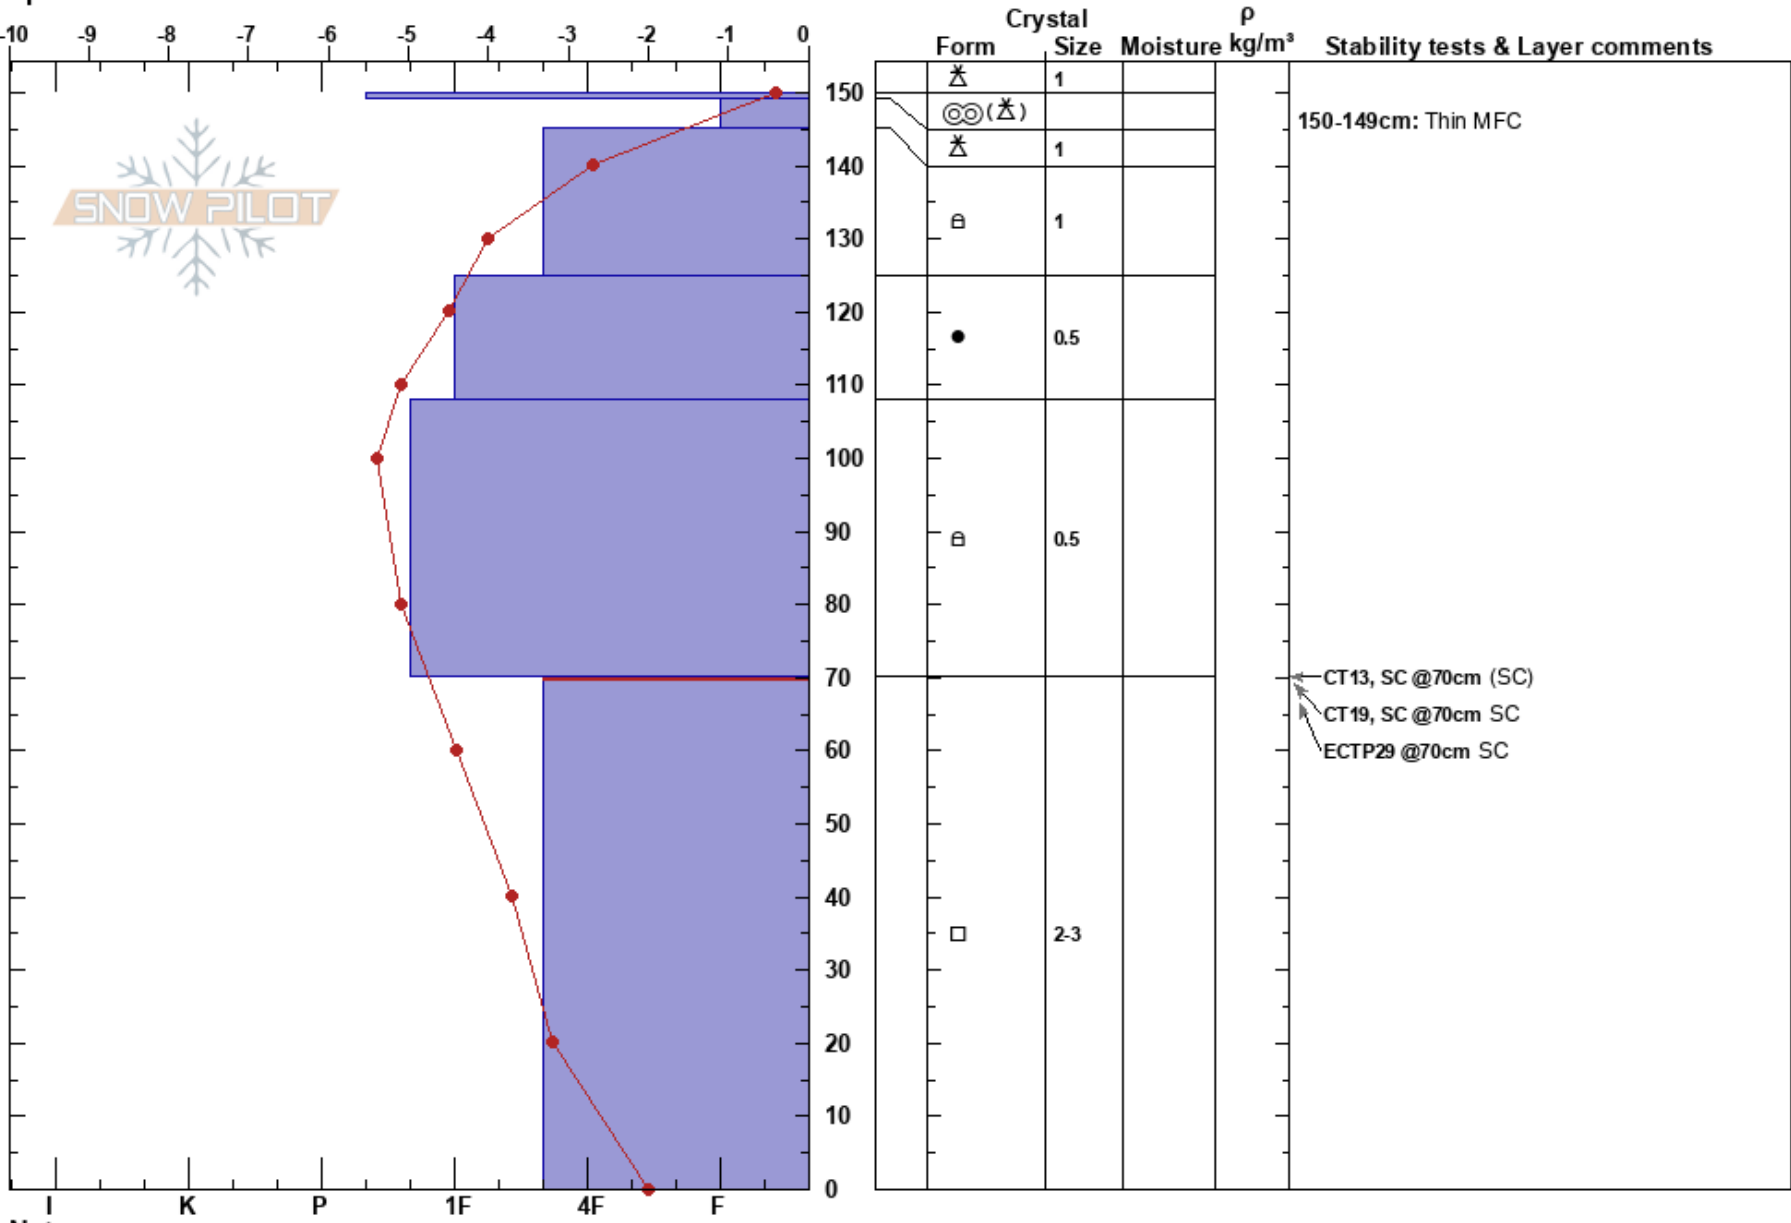

Hero Bowl Treeline
 Kananaskis
 AB
 Elevation: 2100 m
 Aspect: NE
 Specifics:

Avalanche Safety
 14/01/2023 - 11:00
 Co-ord: 50.72243N, -115.25506W
 Slope Angle: 30°
 Wind Loading: previous

Stability:
 Air Temperature: 0°C
 Sky Cover: BKN
 Precipitation: NO
 Wind: Calm

HS:150
 PF:20
 150-149cm: Thin MFC
 70-0cm: Problematic layer

Notes: Treeline steep open feature. All tests were SC failing at the interaction with the basal facets.