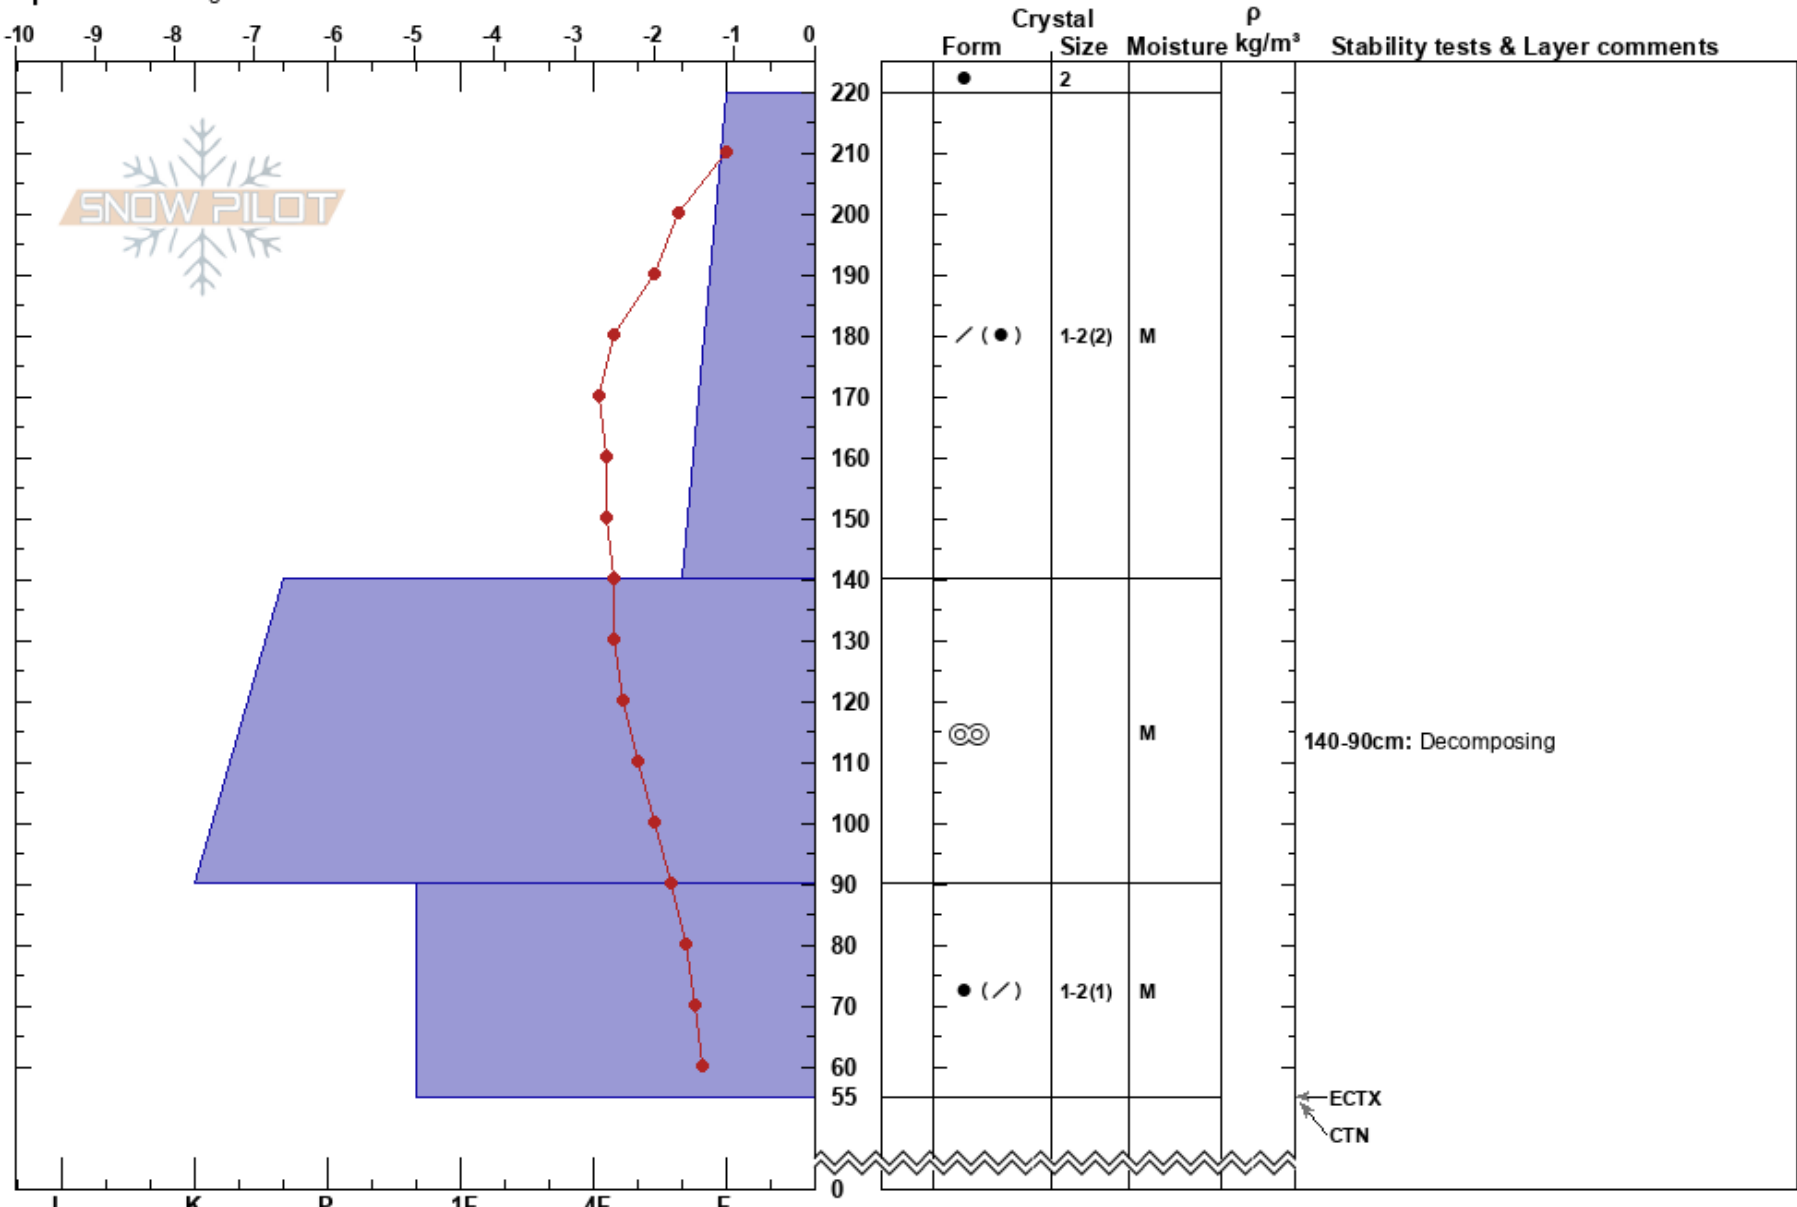

Permanent Closure
 Lizard Range
 BC
Elevation: 1648 m
Aspect: NW
Specifics: Pit dug in a Ski Area

Jediah Eagleson
 14/01/2023 - 11:45
Co-ord: 49.46287N, -115.11758W
Slope Angle: 42°
Wind Loading:

Stability:
Air Temperature: 0.4°C **PF:**30 **140-90cm:** Decomposing
Sky Cover: OVC
Precipitation: NO
Wind: Calm

Notes: Pit was dug in Perm closure. Intermittent skier compaction. Steep and treed area.