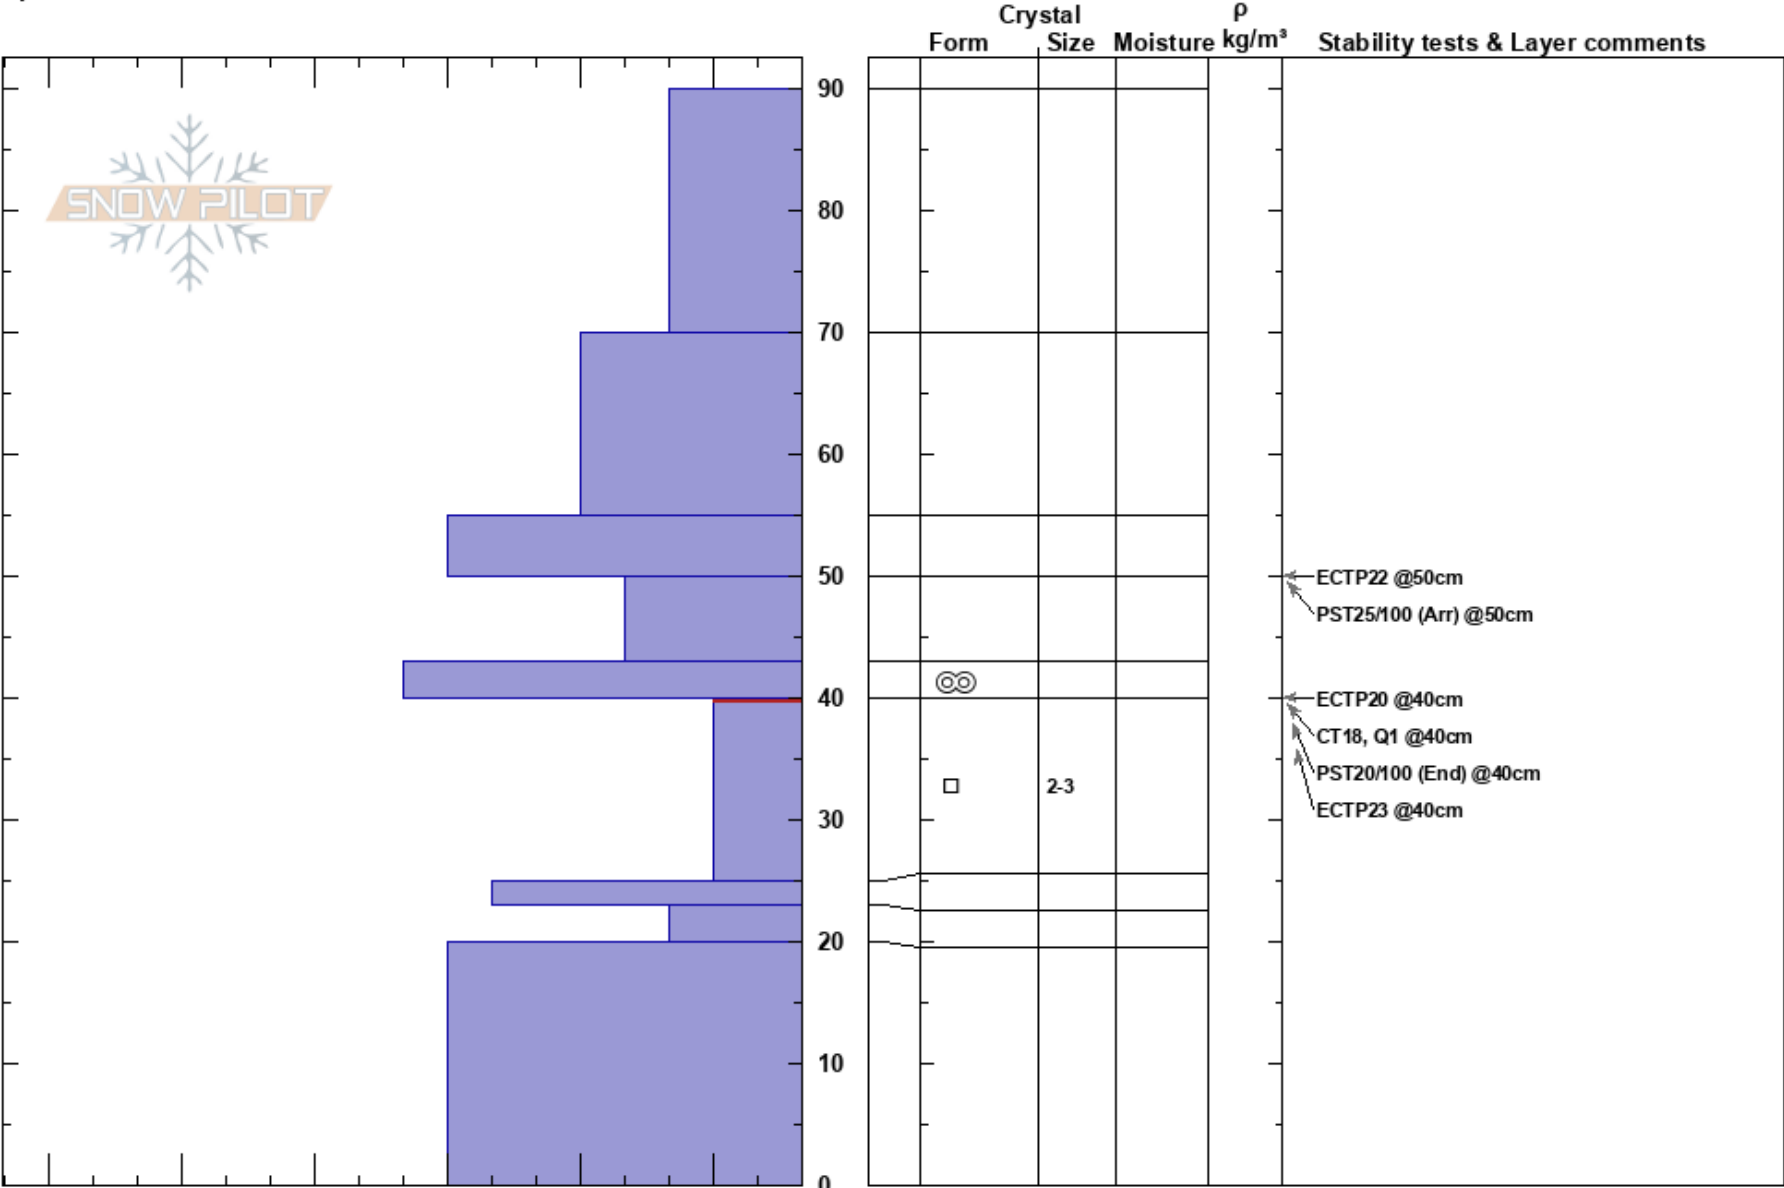

Yellow Mtn. Upper
 Alex Marienthal
 Madison Range-N
 12/29/2017 - 11:35am
 MT
Co-ord: 45.29788N, -111.31977W
Elevation: 9236 ft
Slope Angle: 25°
Aspect: 140°
Wind Loading: no

HS:90
 40-25cm: Problematic layer

Stability: Poor
Air Temperature:
Sky Cover: BKN
Precipitation: S1
Wind: SW Moderate

Specifics: Collapsing, localized; Cracking; Recent avalanche activity on different slopes; We skied slope

Notes: