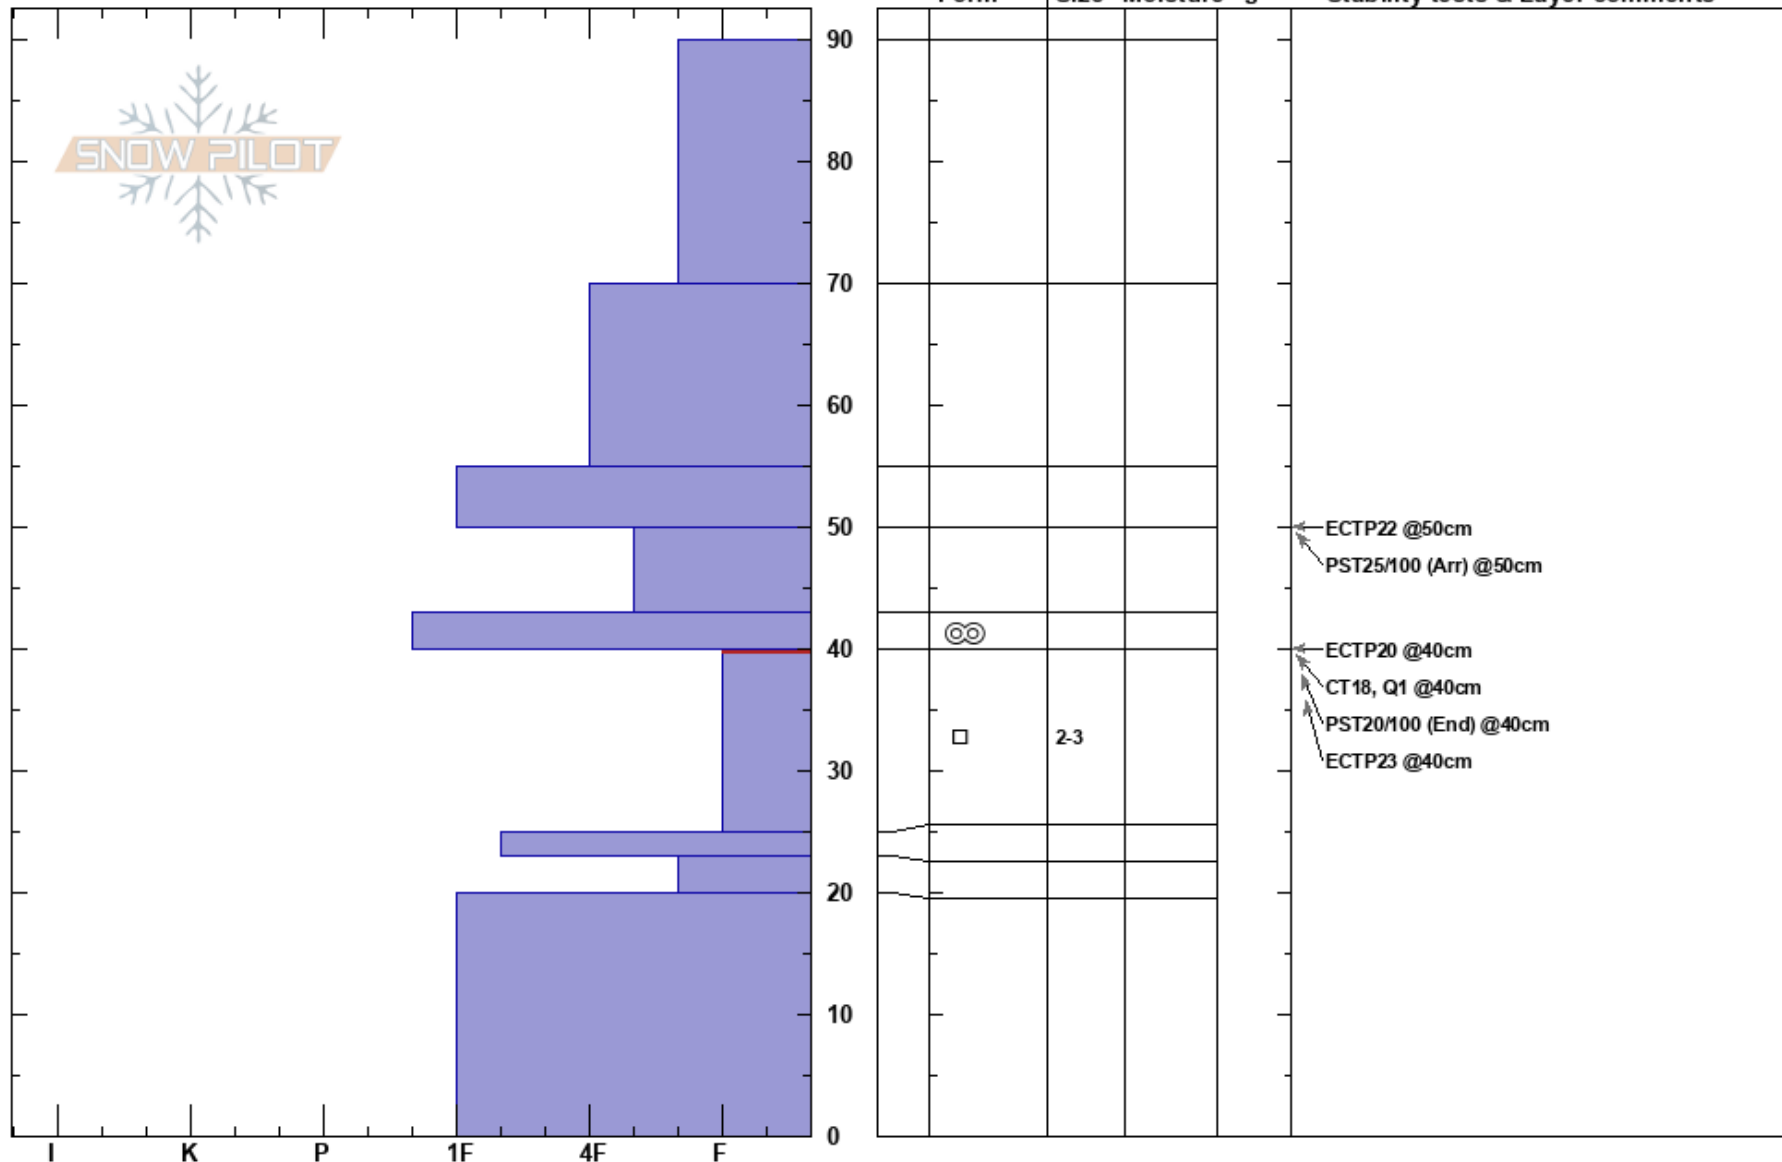

Yellow Mtn. Upper  
 Madison Range-N  
 MT  
**Elevation:** 9236 ft  
**Aspect:** 140°

Alex Marienthal  
 12/29/2017 - 11:35am  
**Co-ord:** 45.29788N, -111.31977W  
**Slope Angle:** 25°  
**Wind Loading:** no

**Stability:** Poor  
**Air Temperature:**  
**Sky Cover:** BKN  
**Precipitation:** S1  
**Wind:** SW Moderate

**HS:**90  
**Layer Notes:**  
 40-25cm: Problematic layer

**Specifics:** Collapsing, localized; Cracking; Recent avalanche activity on different slopes; We skied slope