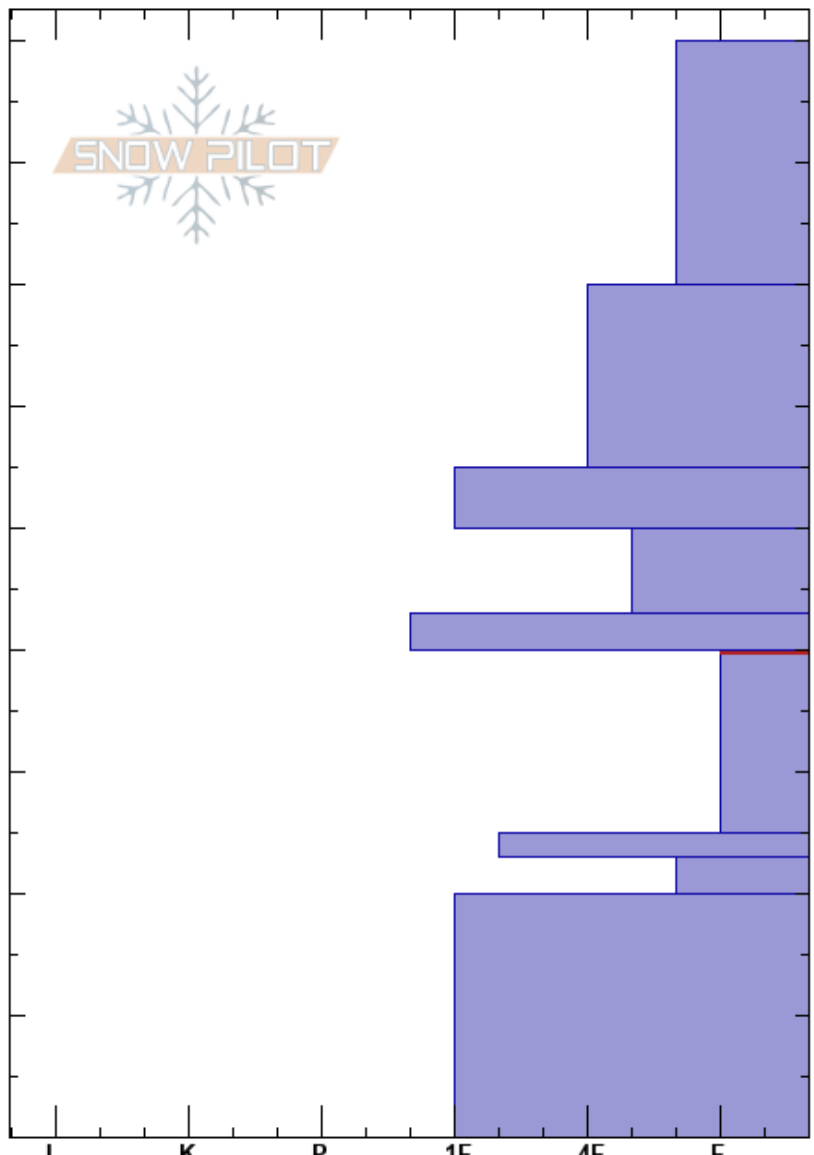

Yellow Mtn. Upper
 Madison Range-N
 MT
 Elevation: 9236 ft
 Aspect: 140°

Alex Marienthal
 12/29/2017 - 11:35am
 Co-ord: 45.29788N, -111.31977W
 Slope Angle: 25°
 Wind Loading: no

Stability: Poor
 Air Temperature:
 Sky Cover: BKN
 Precipitation: S1
 Wind: SW Moderate

HS:90
 Layer Notes:
 40-25cm: Problematic layer

Specifics: Collapsing, localized; Cracking; Recent avalanche activity on different slopes; We skied slope

| Height (cm) | Crystal | | Moisture | ρ kg/m ³ | Stability tests & Layer comments |
|-------------|---------|------|----------|--------------------------|---|
| | Form | Size | | | |
| 90 | | | | | |
| 80 | | | | | |
| 70 | | | | | |
| 60 | | | | | |
| 50 | | | | | ECTP22 @50cm PST25/100 (Arr) @50cm |
| 40 | ⊙⊙ | | | | ECTP20 @40cm CT18, Q1 @40cm PST20/100 (End) @40cm ECTP23 @40cm |
| 30 | □ | 2-3 | | | |
| 20 | | | | | |
| 10 | | | | | |
| 0 | | | | | |