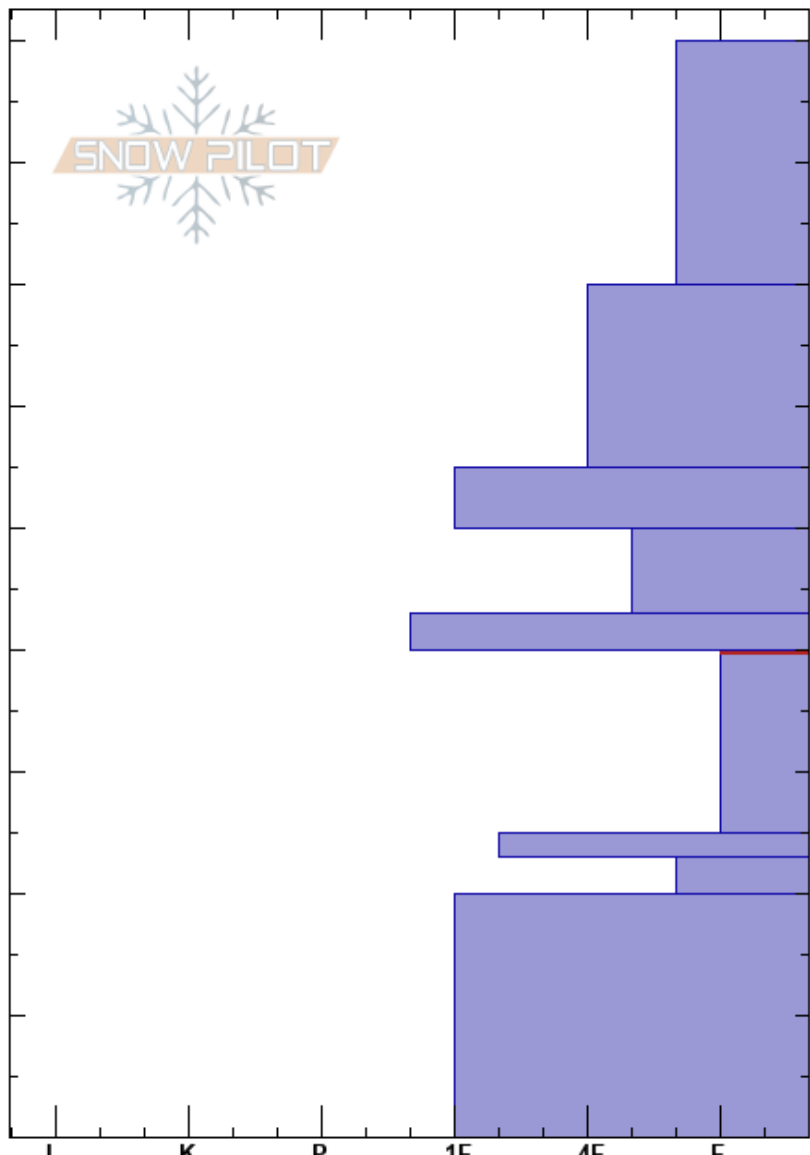

Yellow Mtn. Upper
 Madison Range-N
 MT
 Elevation: 9236 ft
 Aspect: 140°

Alex Marienthal
 12/29/2017 - 11:35am
 Co-ord: 45.29788N, -111.31977W
 Slope Angle: 25°
 Wind Loading: no

Stability: Poor
 Air Temperature:
 Sky Cover: BKN
 Precipitation: S1
 Wind: SW Moderate

HS:90
 Layer Notes:
 40-25cm: Problematic layer

Specifics: Collapsing, localized; Cracking; Recent avalanche activity on different slopes; We skied slope

Depth (cm)	Crystal		Moisture	ρ kg/m ³	Stability tests & Layer comments
	Form	Size			
90					
80					
70					
60					
50					ECTP22 @50cm PST25/100 (Arr) @50cm
40	⊙⊙				ECTP20 @40cm CT18, Q1 @40cm PST20/100 (End) @40cm ECTP23 @40cm
30	□	2-3			
20					
10					
0					