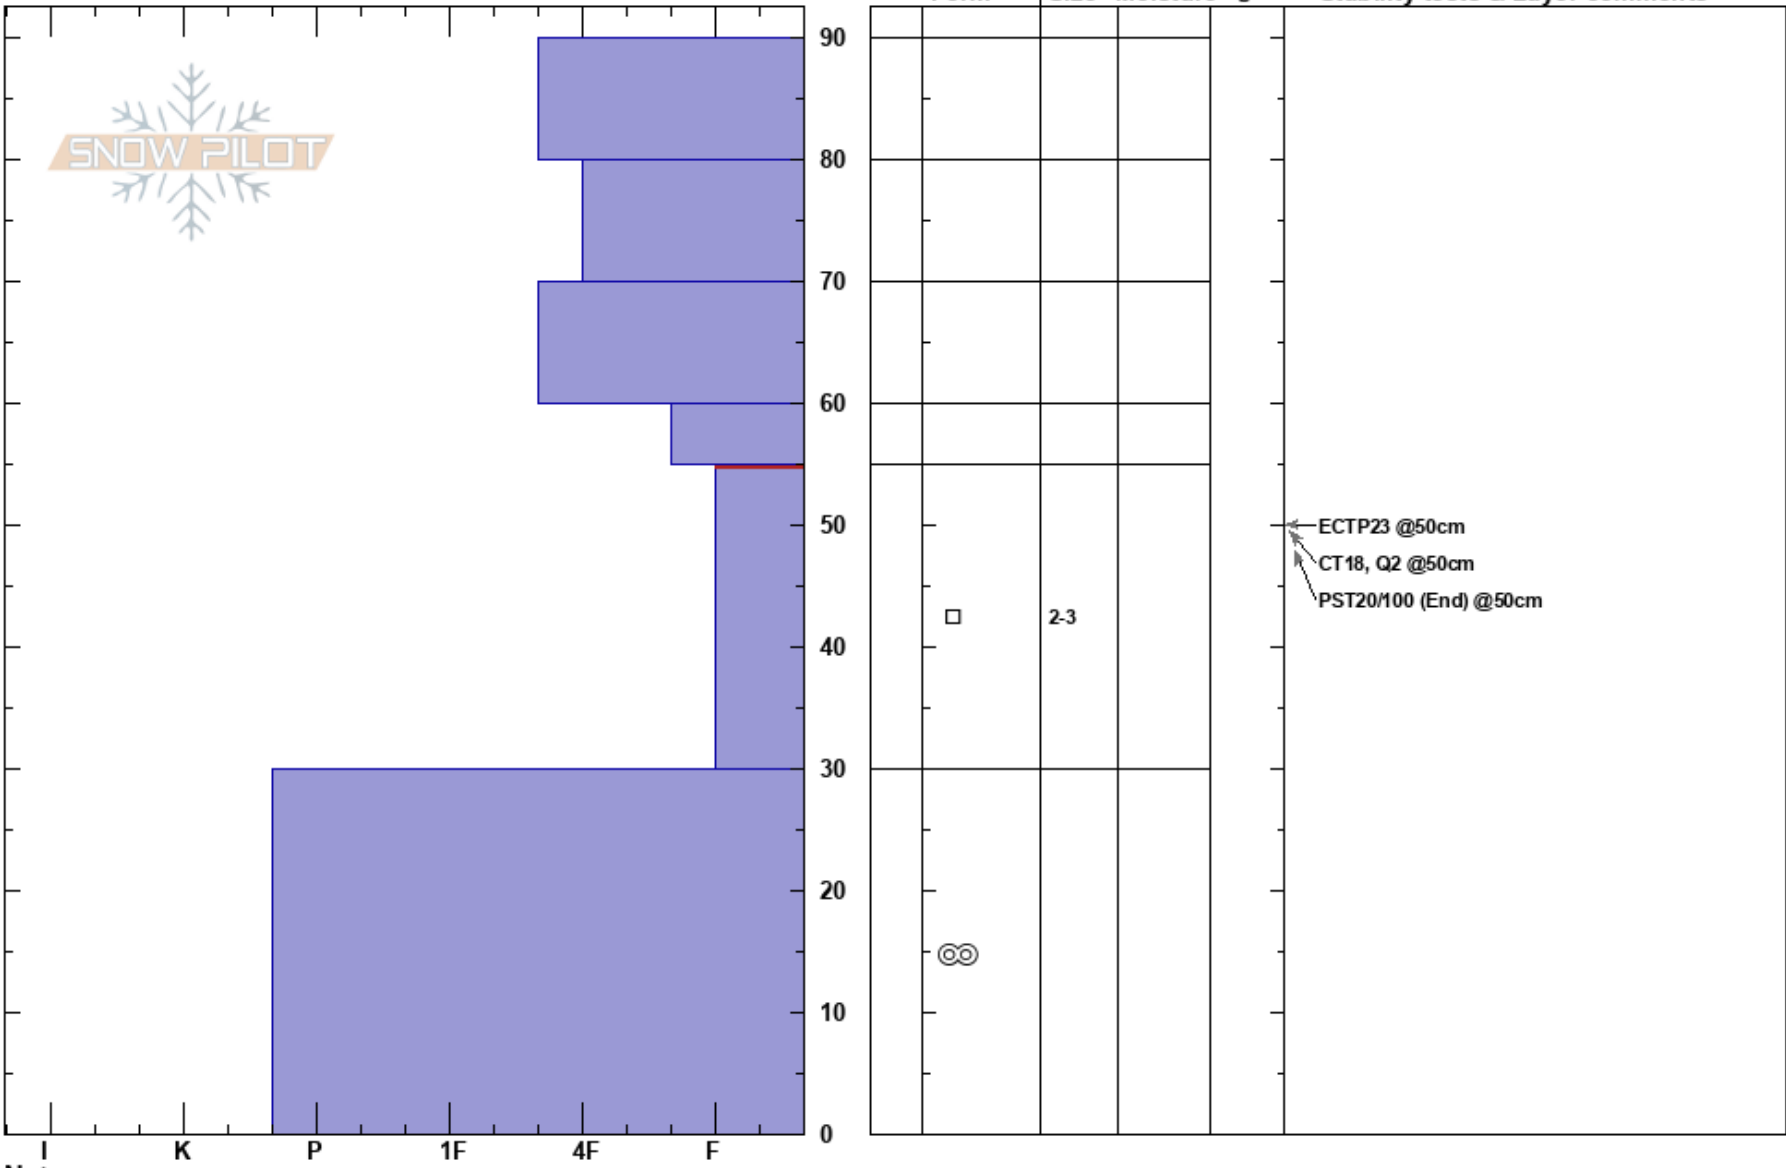

Yellow Mtn.  
 Madison Range-N  
 MT  
**Elevation:** 8035 ft  
**Aspect:** 100°  
**Specifics:** Collapsing, localized; Cracking; Ski tracks on slope

Alex Marienthal  
 12/29/2017 - 10:52am  
**Co-ord:** 45.29054N, -111.31964W  
**Slope Angle:** 20°  
**Wind Loading:** no

**Stability:** Poor  
**Air Temperature:**  
**Sky Cover:** BKN  
**Precipitation:** S-1  
**Wind:** SW Moderate

**HS:**90  
**Layer Notes:**  
 55-30cm: Problematic layer

← ECTP23 @50cm  
 ← CT18, Q2 @50cm  
 ← PST20/100 (End) @50cm