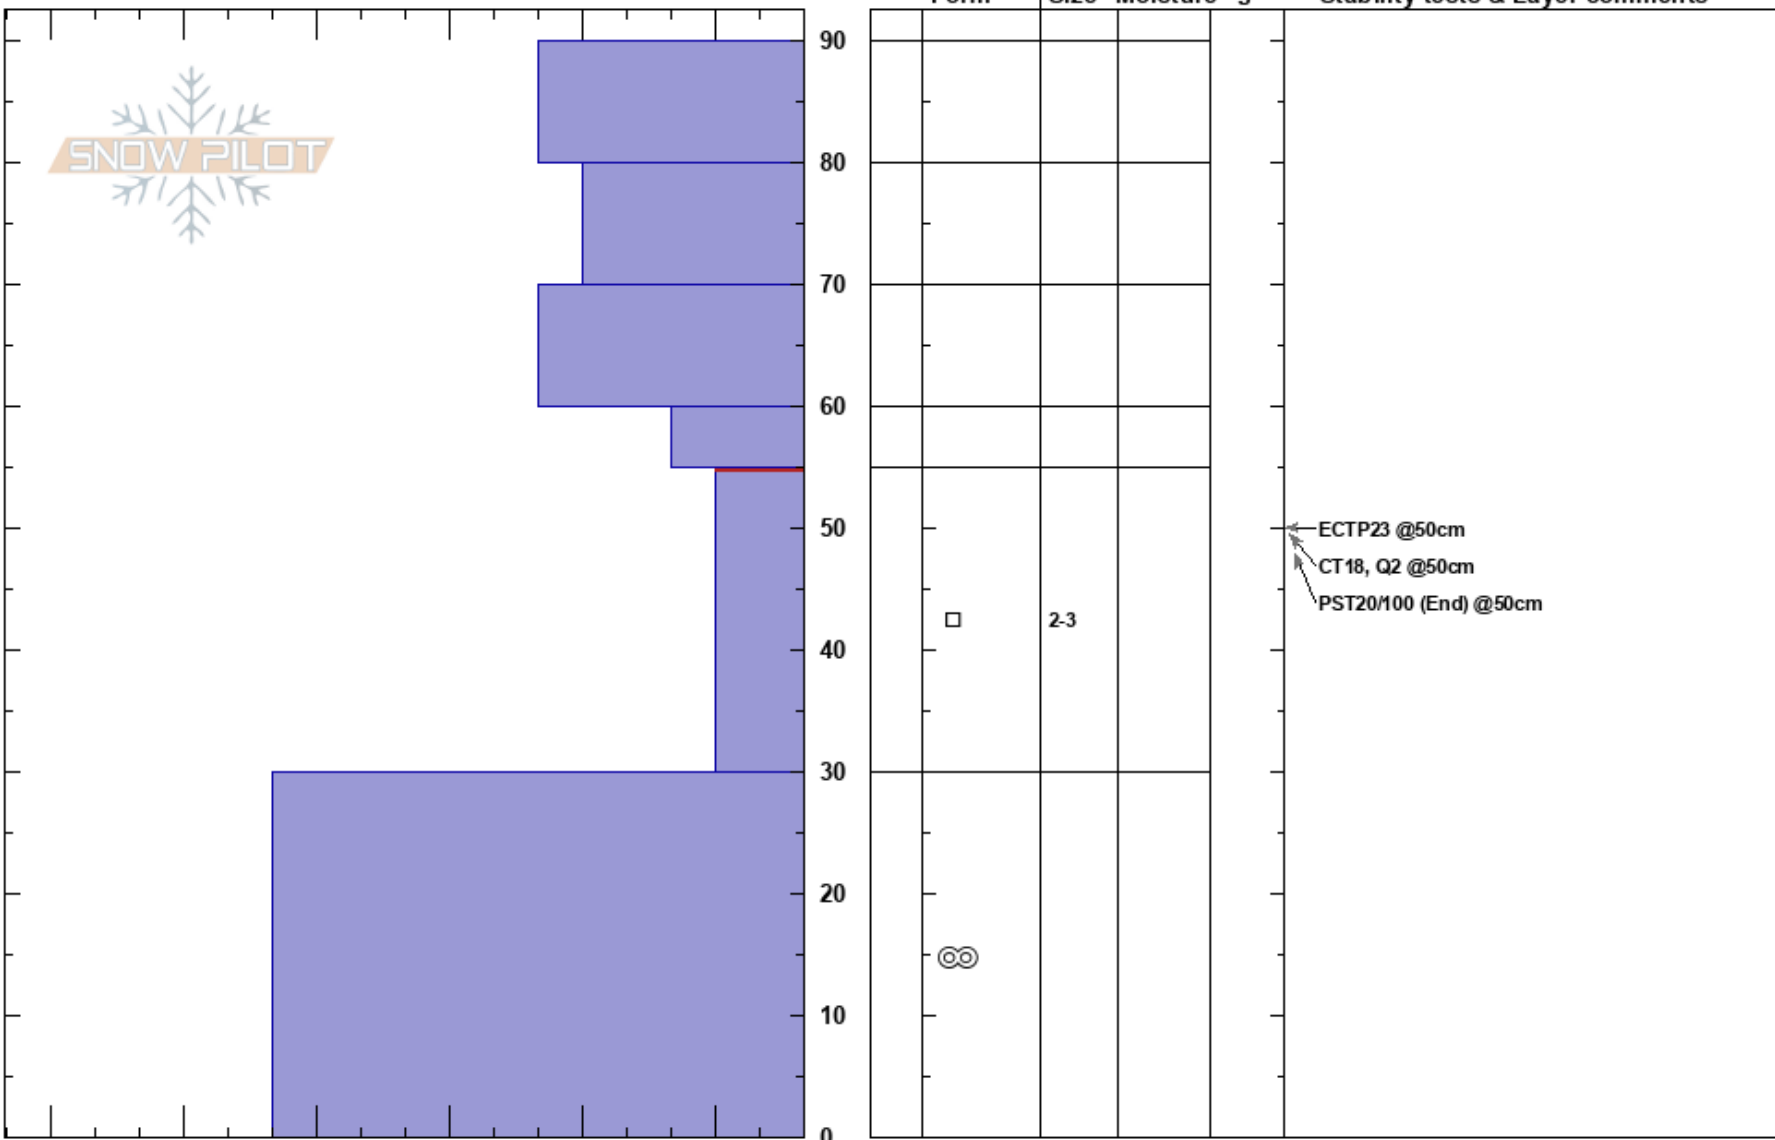

Yellow Mtn.
 Madison Range-N
 MT
Elevation: 8035 ft
Aspect: 100°

Alex Marienthal
 12/29/2017 - 10:52am
Co-ord: 45.29054N, -111.31964W
Slope Angle: 20°
Wind Loading: no

Stability: Poor **HS:**90
Air Temperature: 55-30cm:Problematic layer
Sky Cover: BKN
Precipitation: S-1
Wind: SW Moderate

Specifics: Collapsing, localized; Cracking; Ski tracks on slope

Notes: