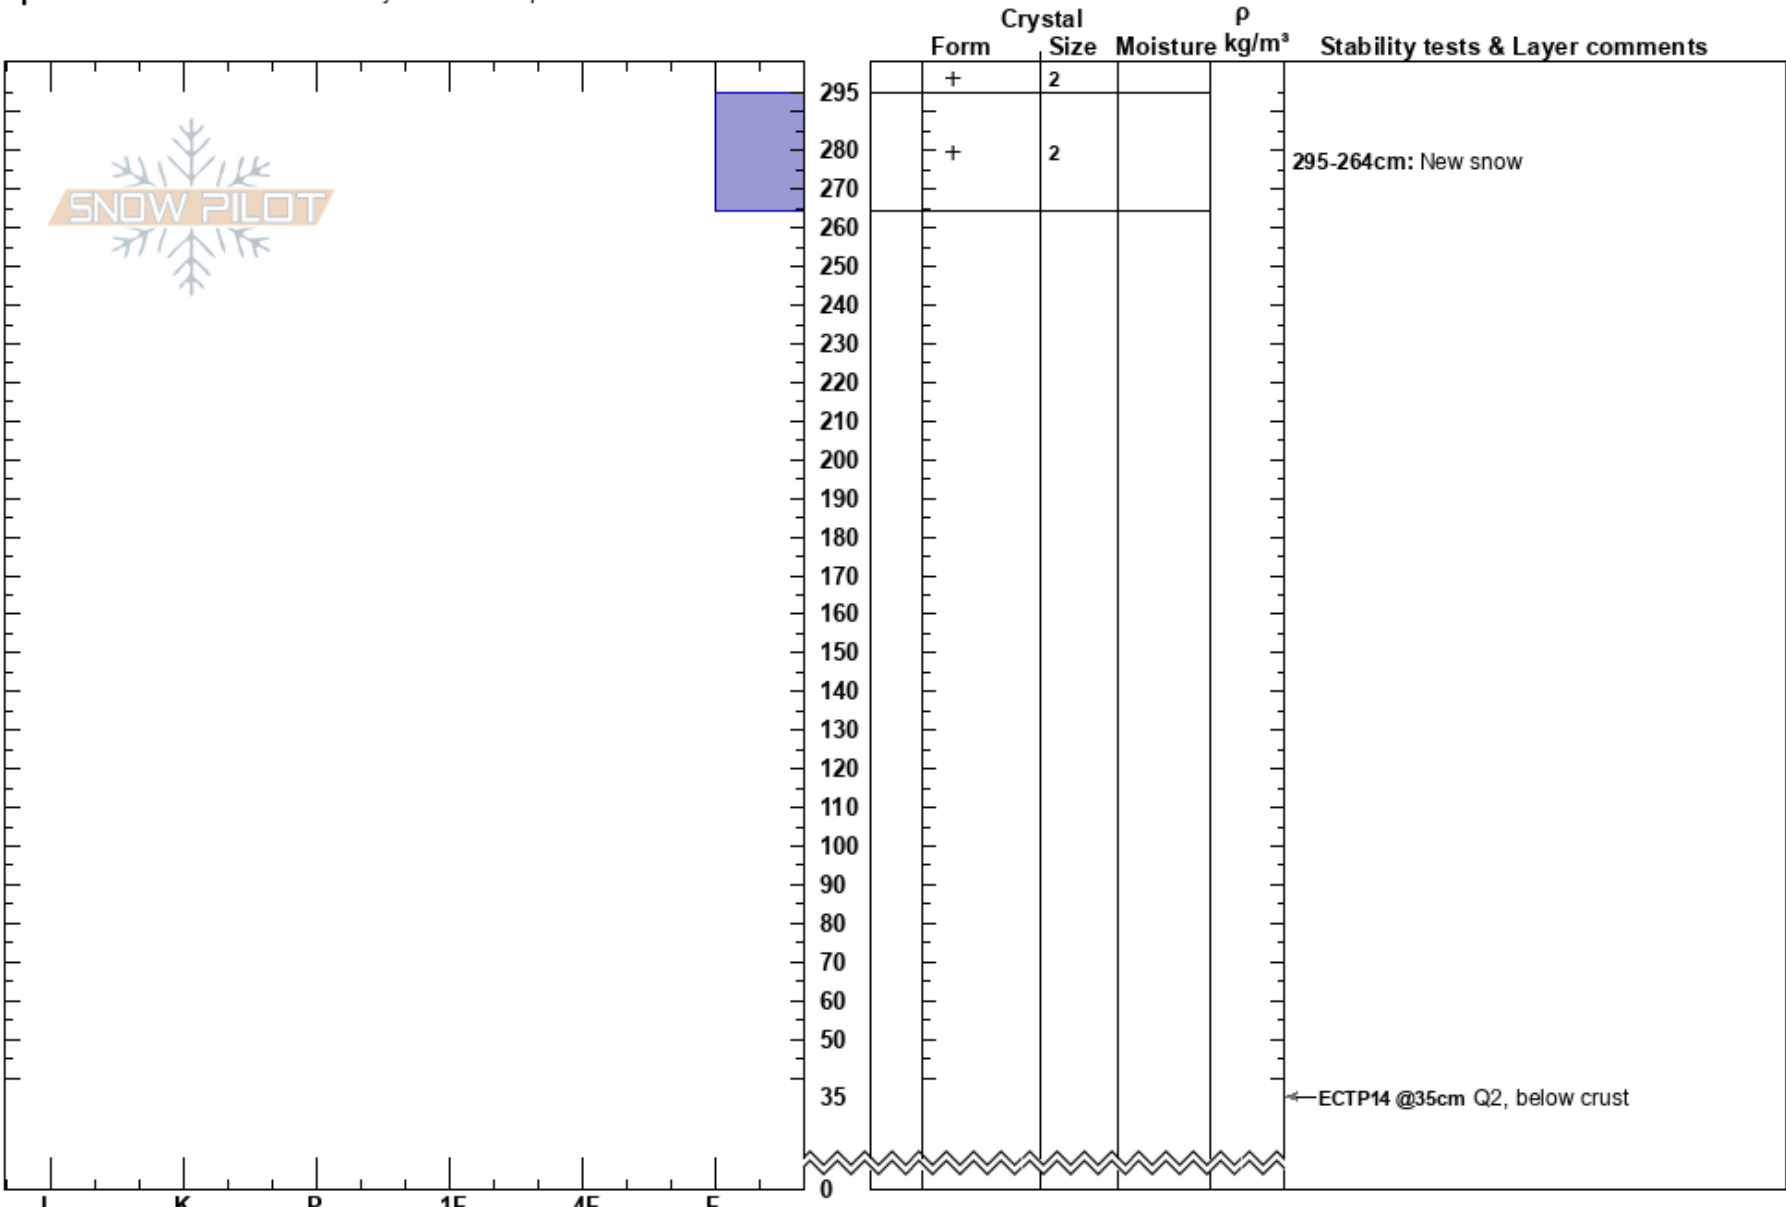

Northwest of Gray Butt
 Mt. Shasta
 CA
 Elevation: 7898 ft
 Aspect: NW
 Specifics: Recent avalanche activity on similar slopes

Samuel Clairmont
 01/13/2023 - 2:00pm
 Co-ord: 41.34783N, -122.19606W
 Slope Angle: 38°
 Wind Loading: yes

Stability:
 Air Temperature: -2°C
 Sky Cover: OVC
 Precipitation: S2
 Wind: SE Moderate

HS:295
 PF:122 295-264cm: New snow

Notes: Pit was only dug to 210 cm, actual depth is 295 cm