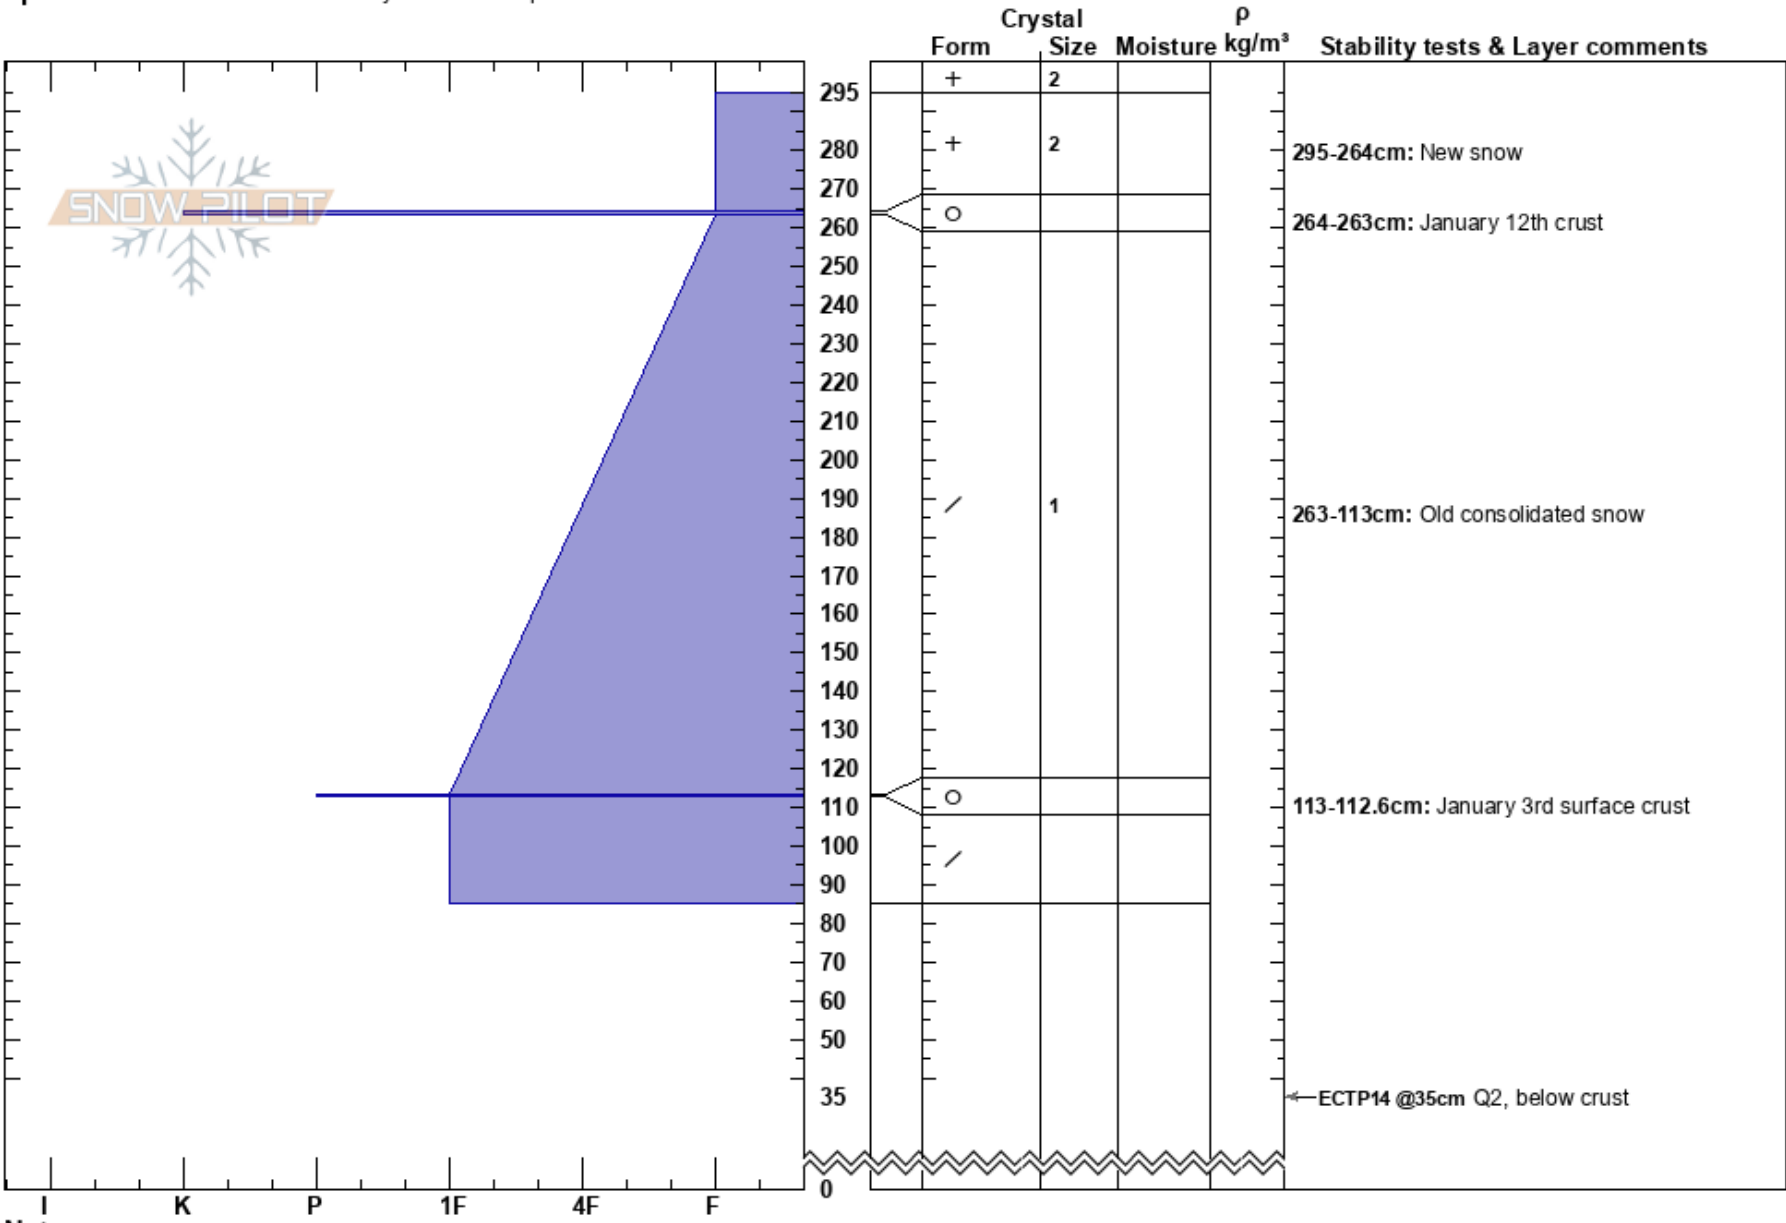

Northwest of Gray Butt
 Mt. Shasta
 CA
Elevation: 7898 ft
Aspect: NW
Specifics: Recent avalanche activity on similar slopes

Samuel Clairmont
 01/13/2023 - 2:00pm
Co-ord: 41.34783N, -122.19606W
Slope Angle: 38°
Wind Loading: yes

Stability:
Air Temperature: -2°C
Sky Cover: OVC
Precipitation: S2
Wind: SE Moderate

HS:295
PF:122
Layer Notes:
 295-264cm: New snow
 264-263cm: January 12th crust
 263-113cm: Old consolidated snow
 113-112.6cm: January 3rd surface crust