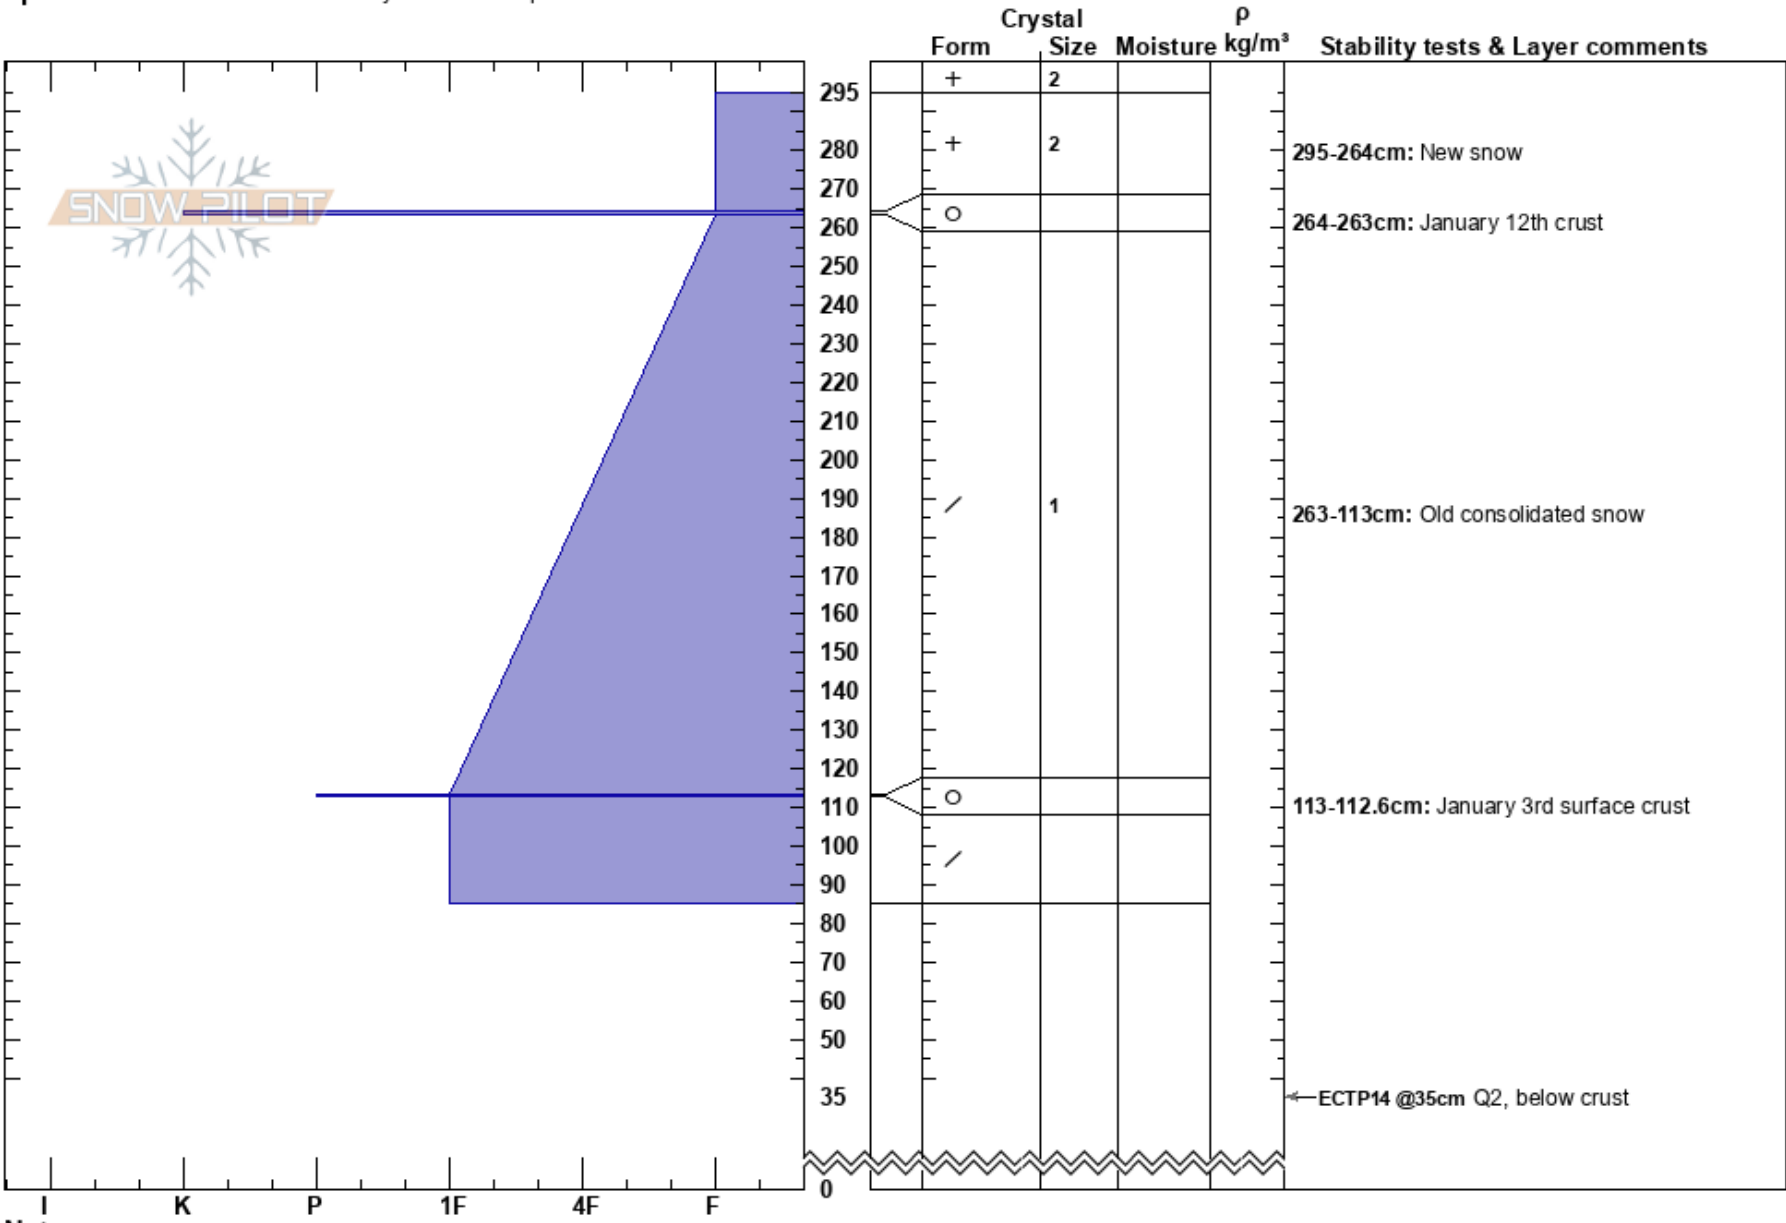

Northwest of Gray Butt  
 Mt. Shasta  
 CA  
**Elevation:** 7898 ft  
**Aspect:** NW  
**Specifics:** Recent avalanche activity on similar slopes

Samuel Clairmont  
 01/13/2023 - 2:00pm  
**Co-ord:** 41.34783N, -122.19606W  
**Slope Angle:** 38°  
**Wind Loading:** yes

**Stability:**  
**Air Temperature:** -2°C  
**Sky Cover:** OVC  
**Precipitation:** S2  
**Wind:** SE Moderate

**HS:**295  
**PF:**122  
**Layer Notes:**  
 295-264cm: New snow  
 264-263cm: January 12th crust  
 263-113cm: Old consolidated snow  
 113-112.6cm: January 3rd surface crust