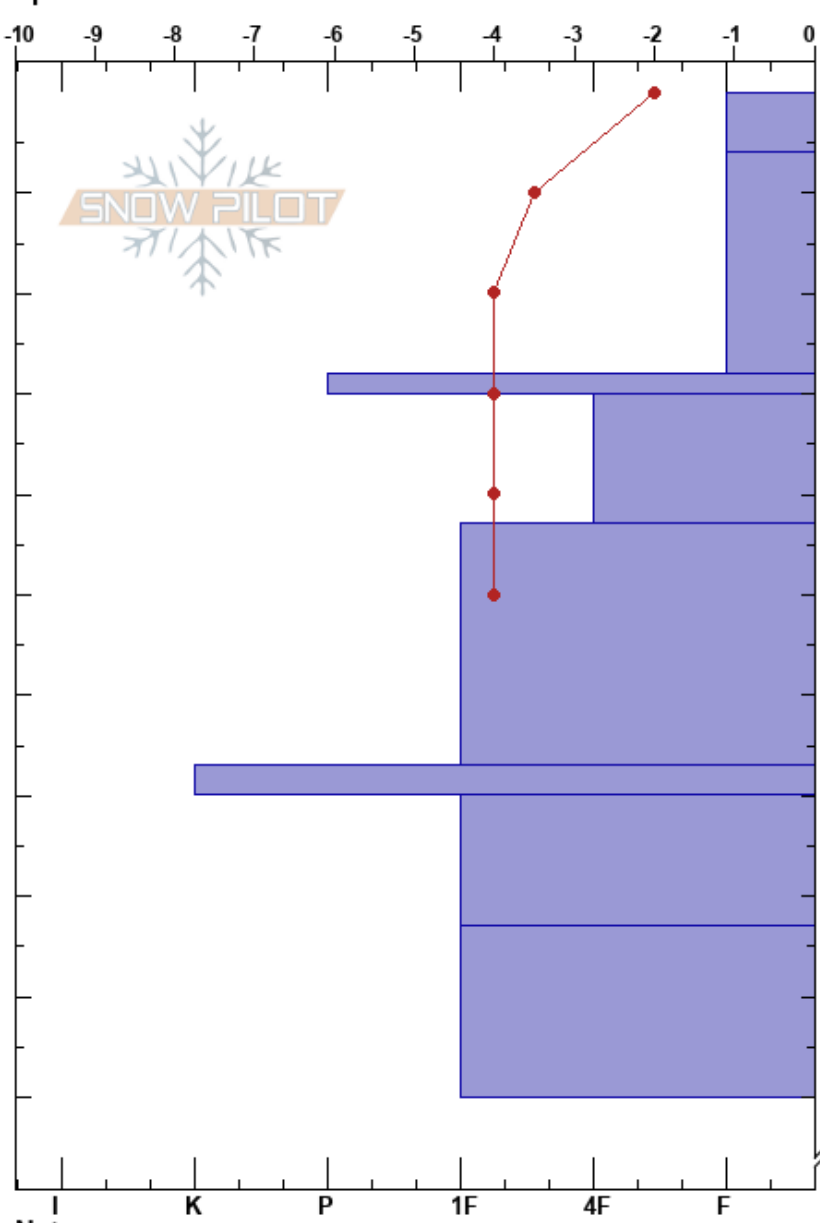

Cooper Brundage Pro1  
 Payette National Forest  
 ID  
 Elevation: 7558 ft  
 Aspect: W  
 Specifics:

David Cooper  
 01/13/2023 - 12:00pm  
 Co-ord: 45.00531N, -116.13474W  
 Slope Angle:  
 Wind Loading:

Stability:  
 Air Temperature: 0°C  
 Sky Cover: BKN  
 Precipitation: NO  
 Wind: SE Moderate

HS:168  
 PF:20 28-30cm:Problematic layer

Form	Crystal		$\rho$ kg/m <sup>3</sup>	Stability tests & Layer comments
	Size	Moisture		
+	1			
/	0.5			← ECTN12 @16cm ← CT14, SC @16cm
■	2			← PST72/100 (Arr) @28cm ← ECTN15 @28cm ← CT20, PC @28cm
●	0.5			← ECTN28 @43cm
●	0.5			
■	2-4			
●	0.5			
●	1			