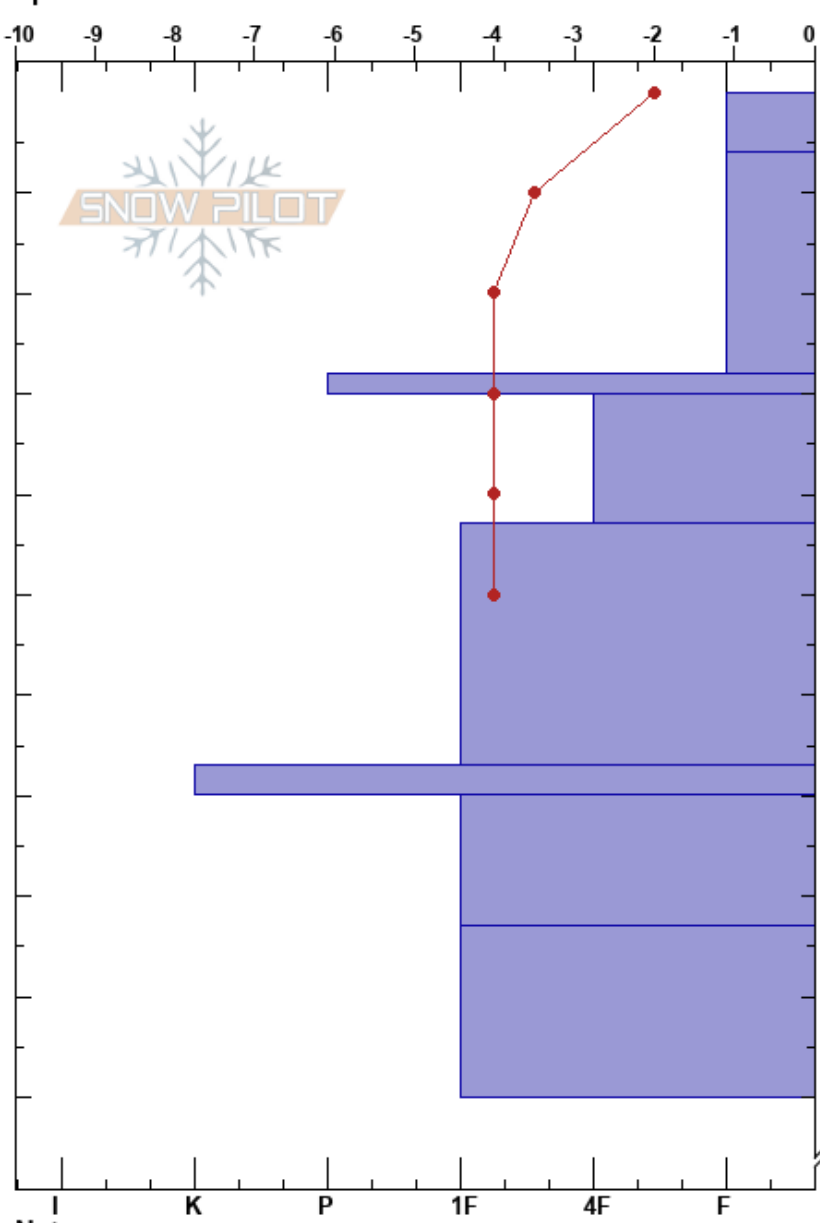

Cooper Brundage Pro1
 Payette National Forest
 ID
 Elevation: 7558 ft
 Aspect: W
 Specifics:

David Cooper
 01/13/2023 - 12:00pm
 Co-ord: 45.00531N, -116.13474W
 Slope Angle:
 Wind Loading:

Stability:
 Air Temperature: 0°C
 Sky Cover: BKN
 Precipitation: NO
 Wind: SE Moderate

HS:168
 PF:20 28-30cm:Problematic layer

Form	Crystal		ρ kg/m ³	Stability tests & Layer comments
	Size	Moisture		
+	1			
/	0.5			← ECTN12 @16cm ← CT14, SC @16cm
■	2			← PST72/100 (Arr) @28cm ← ECTN15 @28cm ← CT20, PC @28cm
●	0.5			
●	0.5			← ECTN28 @43cm
■	2-4			
●	0.5			
●	1			