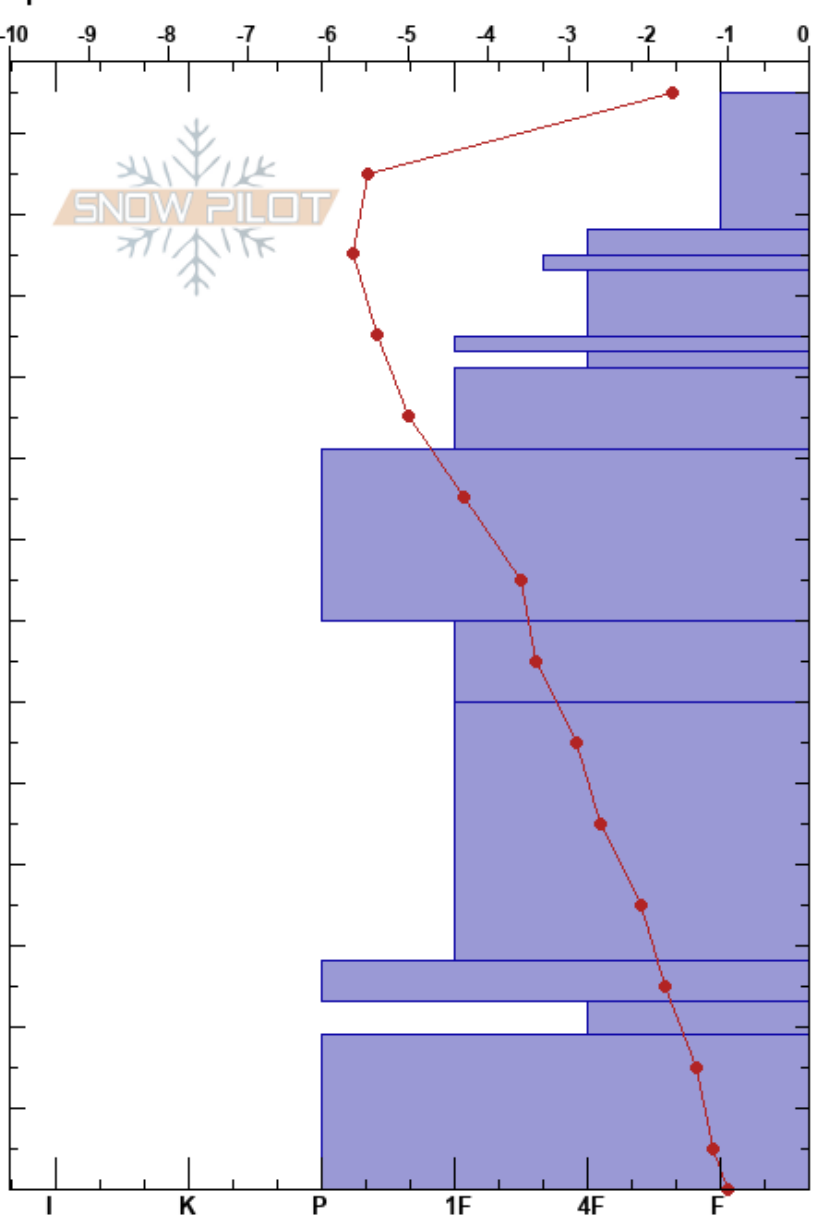

Bradley Meadows
 Bridger Range
 MT
 Elevation: 7845 ft
 Aspect: SE
 Specifics:

Katrina Roloff
 01/13/2023 - 11:05am
 Co-ord: 45.82922N, -110.92841W
 Slope Angle: 30°
 Wind Loading: no

Stability: HS:135
 Air Temperature: 0.1°C PF:50 103-101cm:Problematic layer
 Sky Cover: BKN
 Precipitation: NO
 Wind: Calm

Elevation (ft)	Crystal		Moisture	ρ kg/m ³	Stability tests & Layer comments
	Form	Size			
135					
130	/	1			
120	•	0.3			
115	•	1			
110	⊖	0.5			
105	•	0.3			
100	⊗	3			
95	⊖ (⊗)	0.5-3			
90					
80	•	1			
70					
65	•	1			
60					
45	⊖	2			
30					
25	□	2			
20	□	3			
15					
10	□	2			
0					