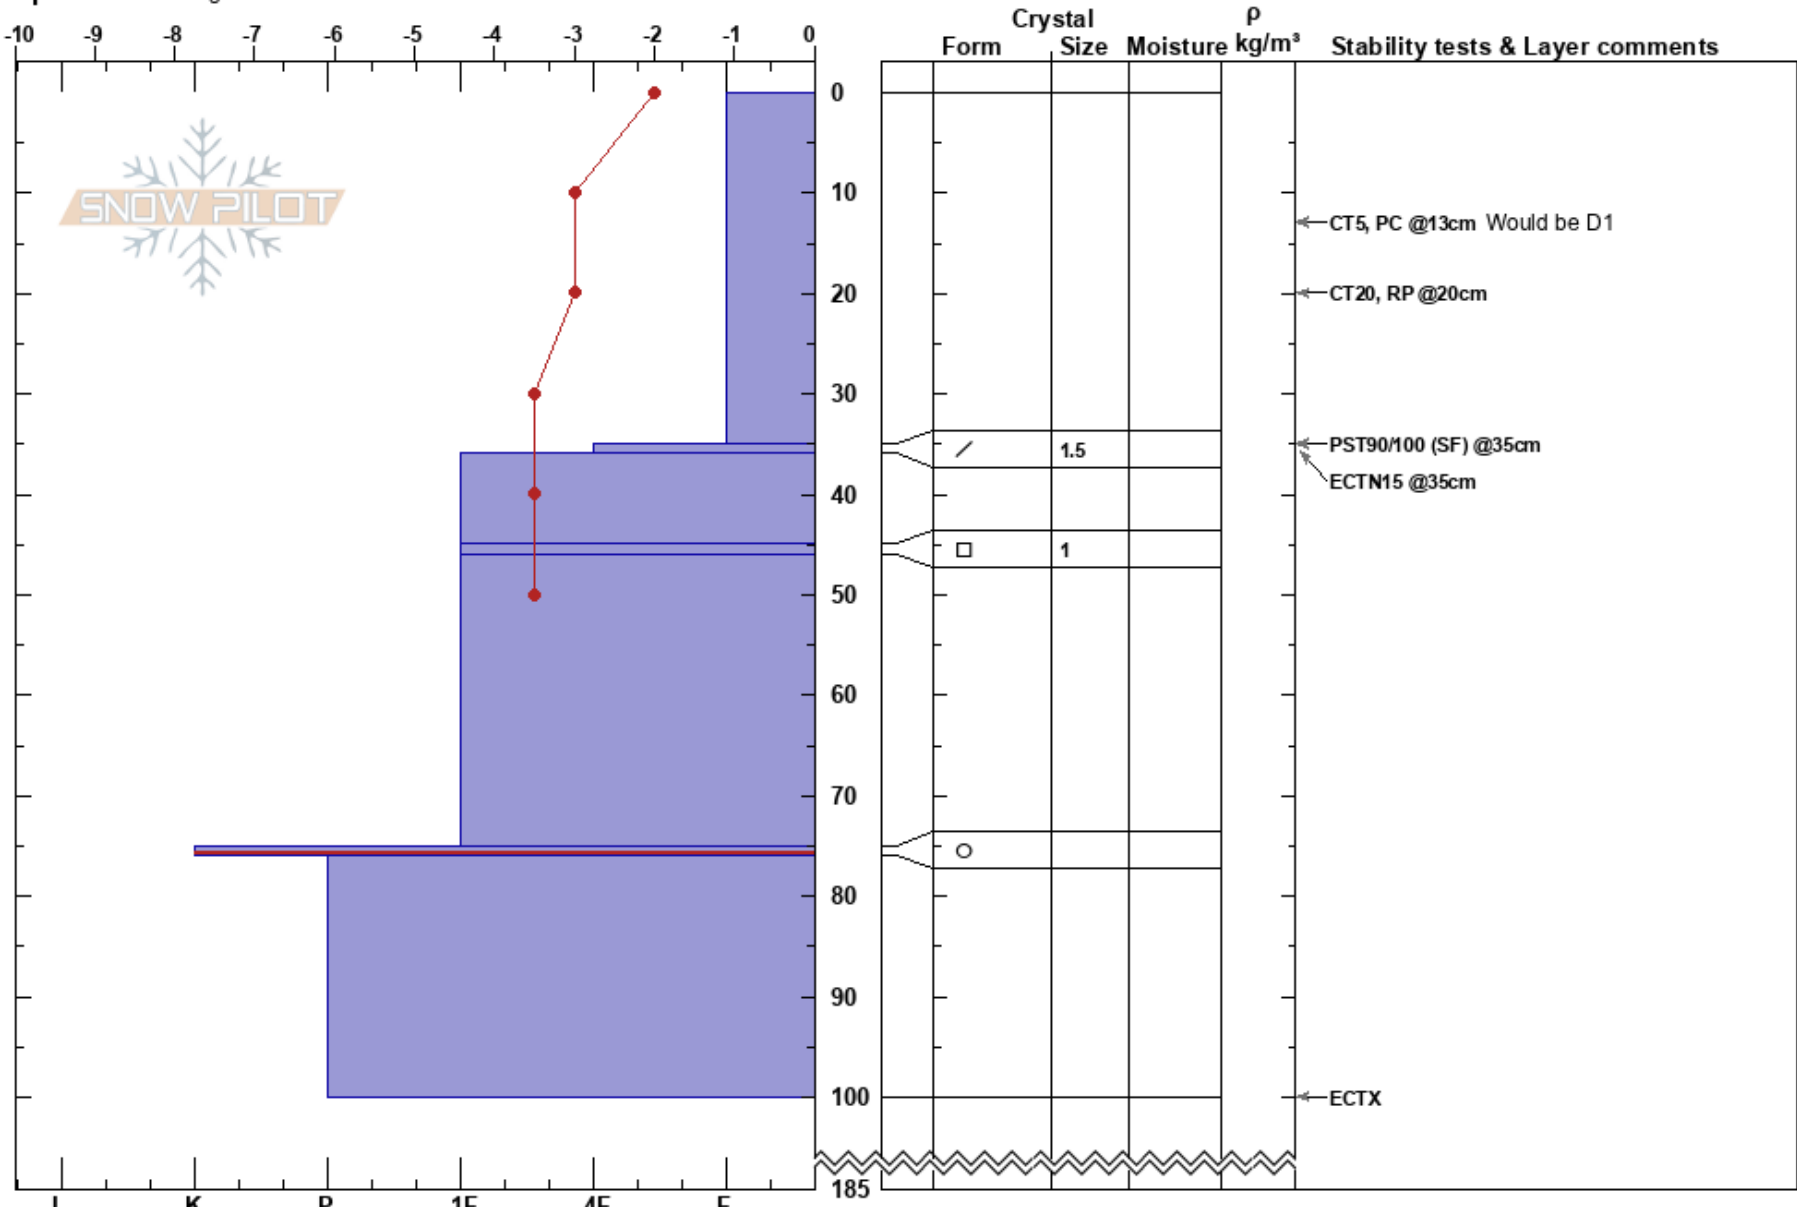

Brundage Bluebird NW
 ID
 Elevation: 7618 ft
 Aspect: NW
 Specifics: Pit dug in a Ski Area

Treone Cooley
 01/13/2023 - 12:00pm
 Co-ord: 45.02277N, -116.12660E
 Slope Angle: 26°
 Wind Loading: previous

Stability: HS:185
 Air Temperature: 0°C
 Sky Cover: BKN
 Precipitation: NO
 Wind: SE Light Breeze
 PF:35 75-76cm:Problematic layer
 PS:25