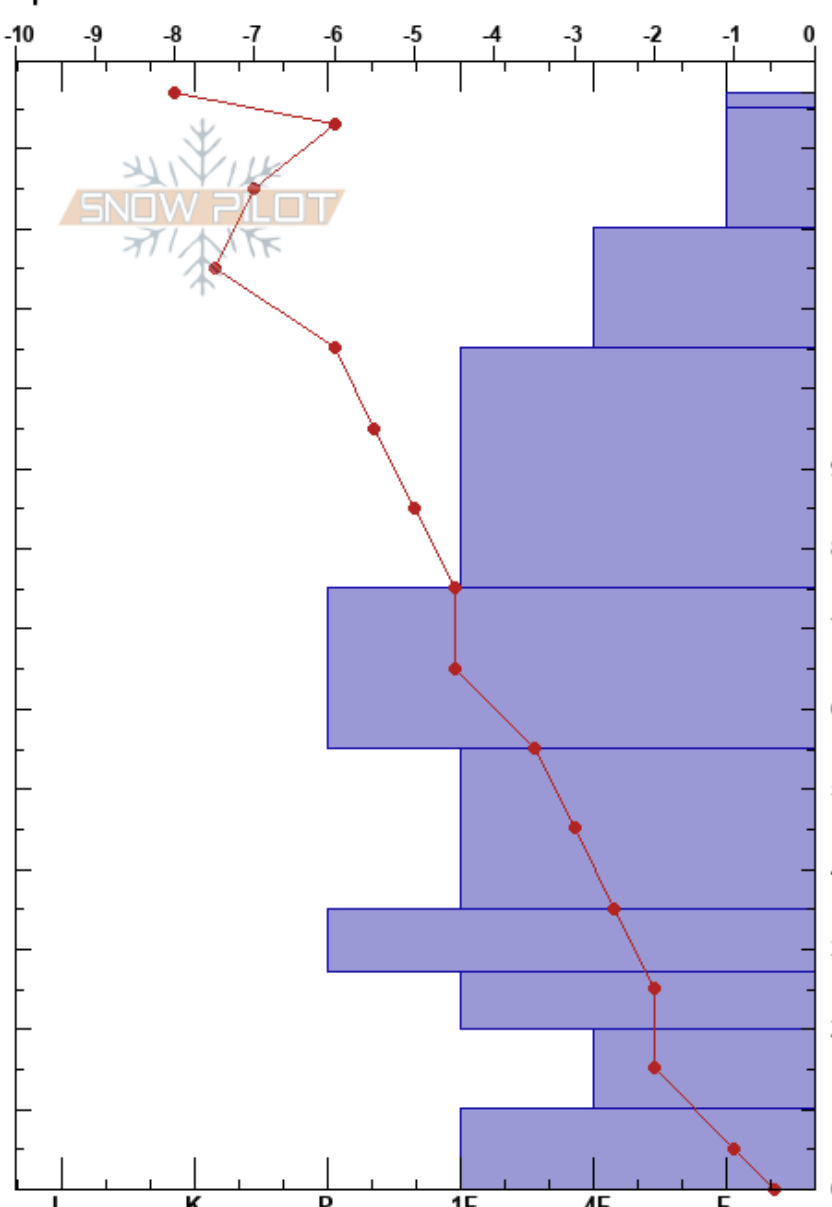

Andrews Meadow
 RMNP
 CO
 Elevation: 10540 ft
 Aspect:
 Specifics:

Garrett Akie
 01/12/2023 - 12:00pm
 Co-ord: 40.29008N, -105.66700W
 Slope Angle: 0°
 Wind Loading: yes

Stability:
 Air Temperature: -8°C
 Sky Cover: SCT
 Precipitation: S-1
 Wind: W Moderate

HS:137 Layer Notes:

Elevation (ft)	Crystal		Moisture	ρ kg/m ³	Stability tests & Layer comments
	Form	Size			
137	/	0.5			
130	/	0.5-1		68	
120	•	0.5-1		102	
110	•	0.5-1		164	
100				176	
90	•	0.5-1		216	
80				256	
70	⊖	1-2		286	
60				312	
50	⊖	1-2		326	
40				298	
30	⊖	1-2		324	
20	□	2-3		300	
10	□	2-3		308	
0	□	2-3		318	