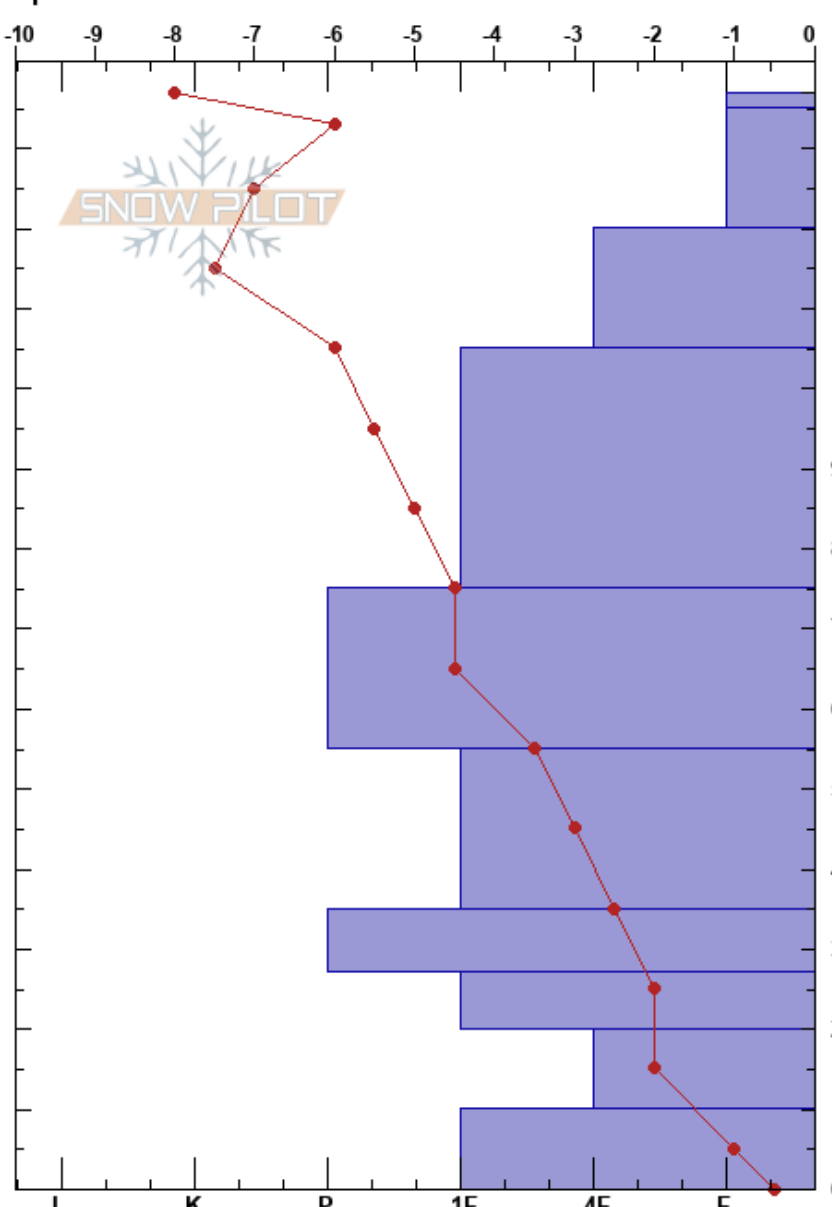

Andrews Meadow
 RMNP
 CO
 Elevation: 10540 ft
 Aspect:
 Specifics:

Garrett Akie
 01/12/2023 - 12:00pm
 Co-ord: 40.29008N, -105.66700W
 Slope Angle: 0°
 Wind Loading: yes

Stability:
 Air Temperature: -8°C
 Sky Cover: SCT
 Precipitation: S-1
 Wind: W Moderate

HS:137 Layer Notes:

Altitude (m)	Crystal		Moisture	ρ kg/m ³	Stability tests & Layer comments
	Form	Size			
137	/	0.5			
130	/	0.5-1		68	
120	•	0.5-1		102	
110	•	0.5-1		164	
100				176	
90	•	0.5-1		216	
80				256	
70	⊖	1-2		286	
60				312	
50	⊖	1-2		326	
40				298	
30	⊖	1-2		324	
20	□	2-3		300	
10	□	2-3		308	
0	□	2-3		318	