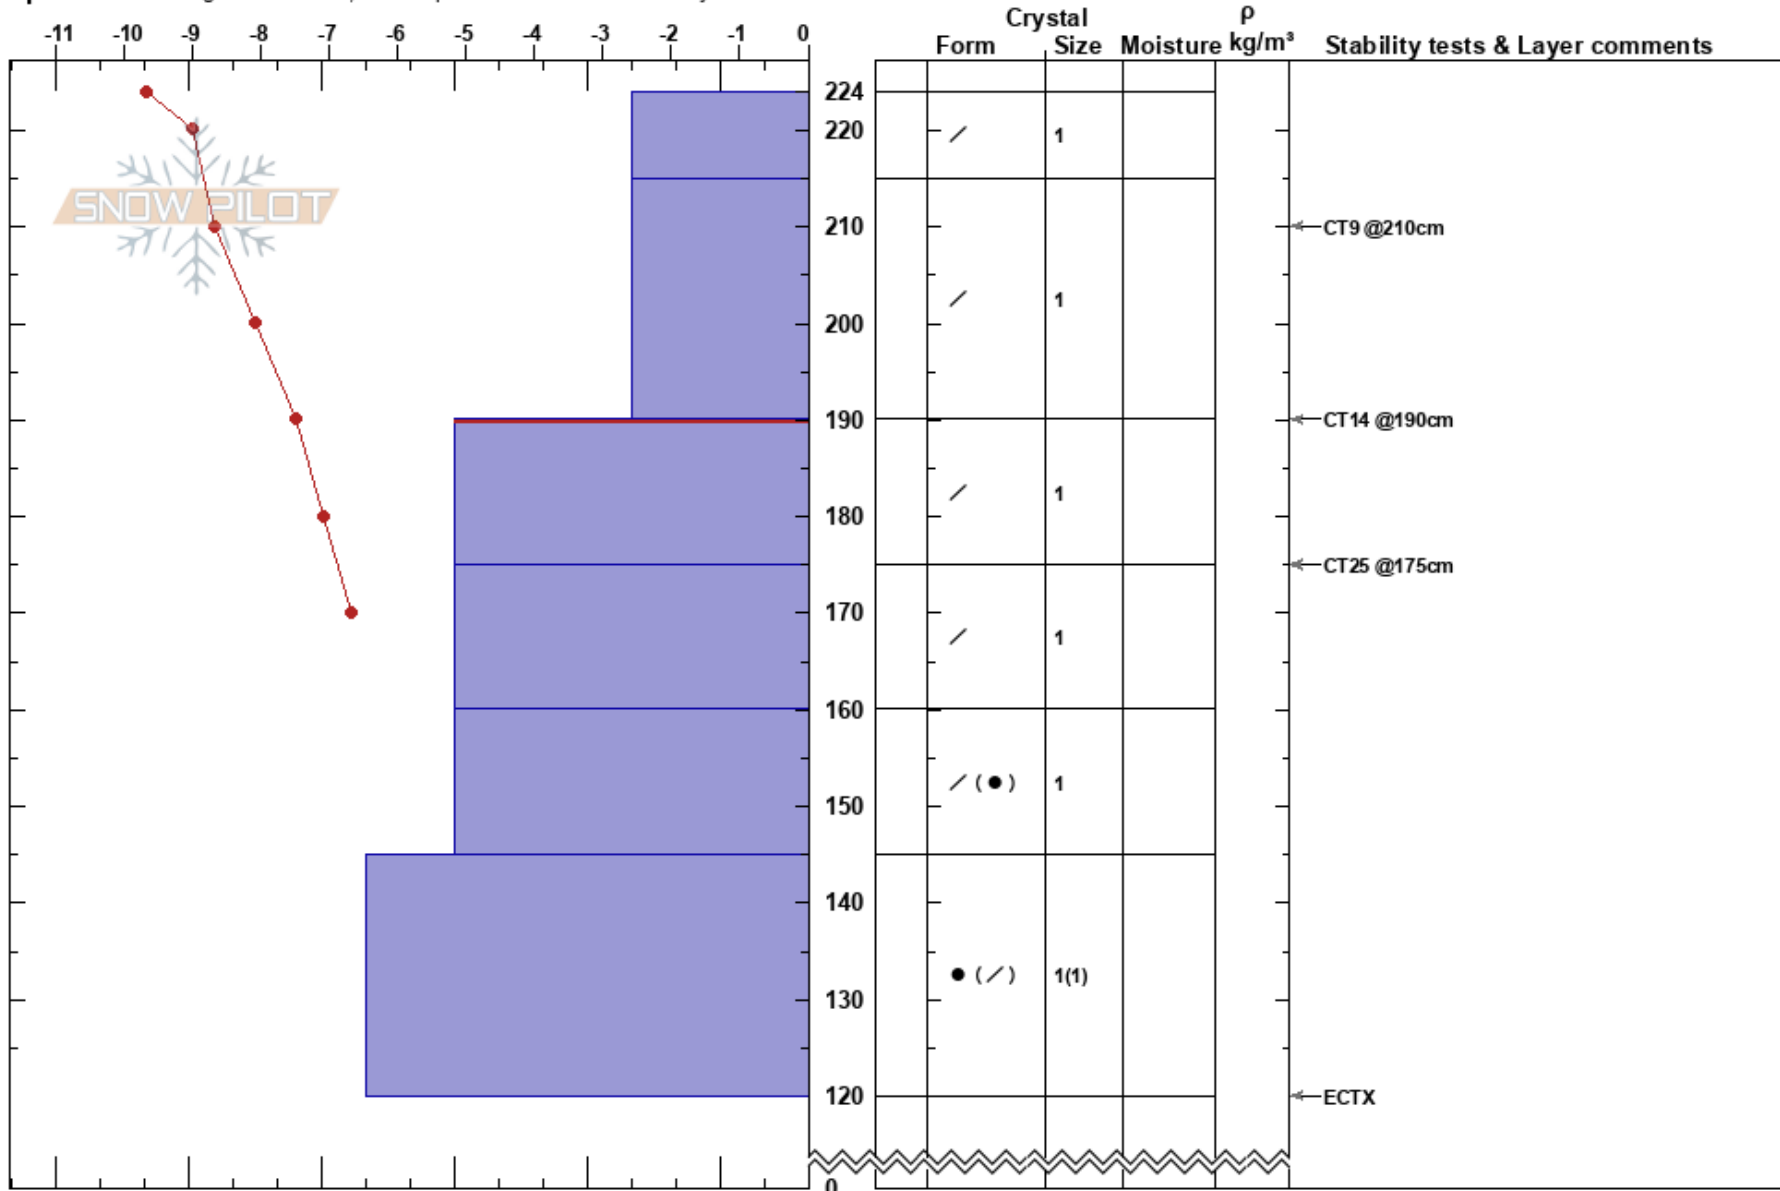

PHQ 2023121

Steamboat Ski Patrol

Stability:

HS:224

Layer Notes:

Park Range

01/13/2023 - 1:39pm

Air Temperature: -8.7°C

PF:75

190-175cm:Problematic layer

CO

Co-ord:

Sky Cover: FEW

PS: 15

Elevation: 10300 ft

Slope Angle: 5°

Precipitation: NO

Aspect: 60°

Wind Loading: no

Wind: W Calm

Specifics: Pit dug in a Ski Area; Pit is representative of backcountry

Notes: 40° 27' 065" N -106° 44' 980" W