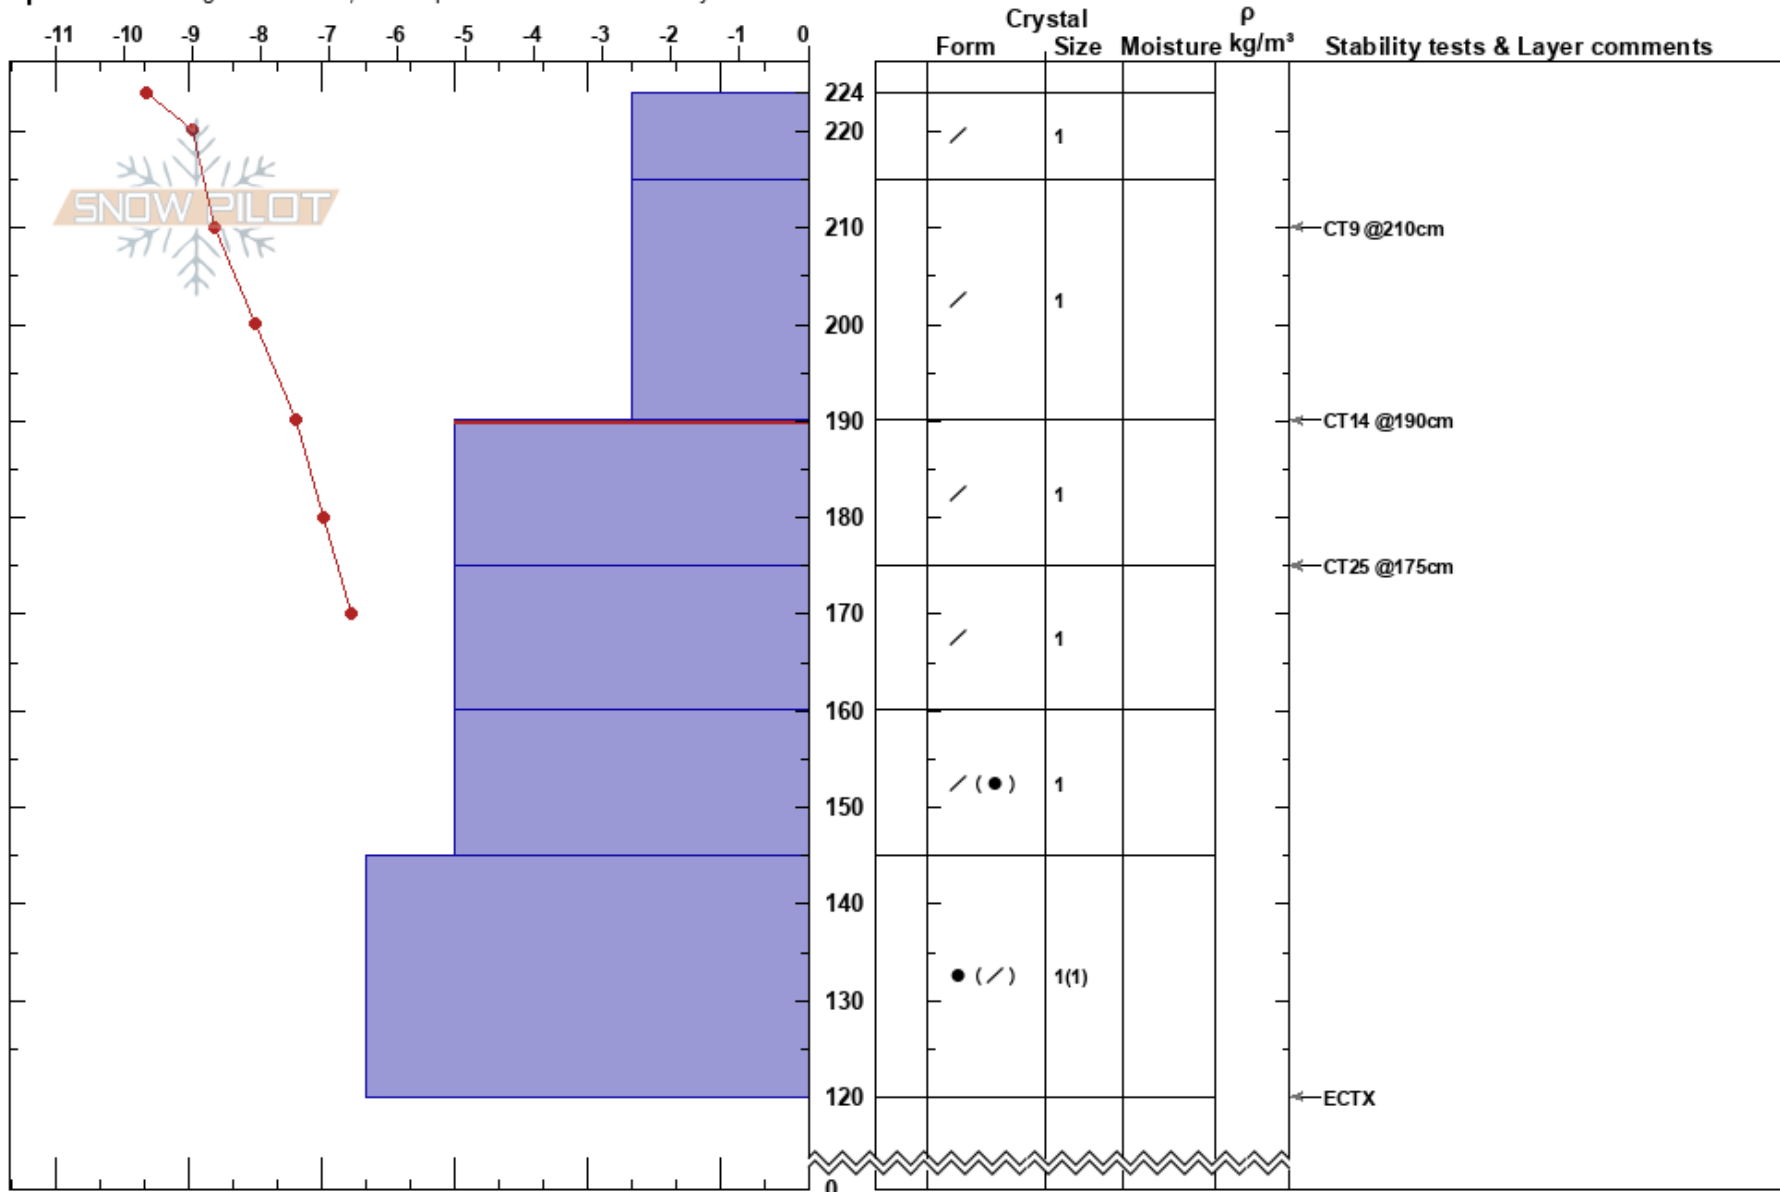

PHQ 2023121

Steamboat Ski Patrol

Stability:

HS:224

Layer Notes:

Park Range

01/13/2023 - 1:39pm

Air Temperature: -8.7°C

PF:75

190-175cm:Problematic layer

CO

Co-ord:

Sky Cover: FEW

PS: 15

Elevation: 10300 ft

Slope Angle: 5°

Precipitation: NO

Aspect: 60°

Wind Loading: no

Wind: W Calm

Specifics: Pit dug in a Ski Area; Pit is representative of backcountry

Notes: 40° 27' 065" N -106° 44' 980" W