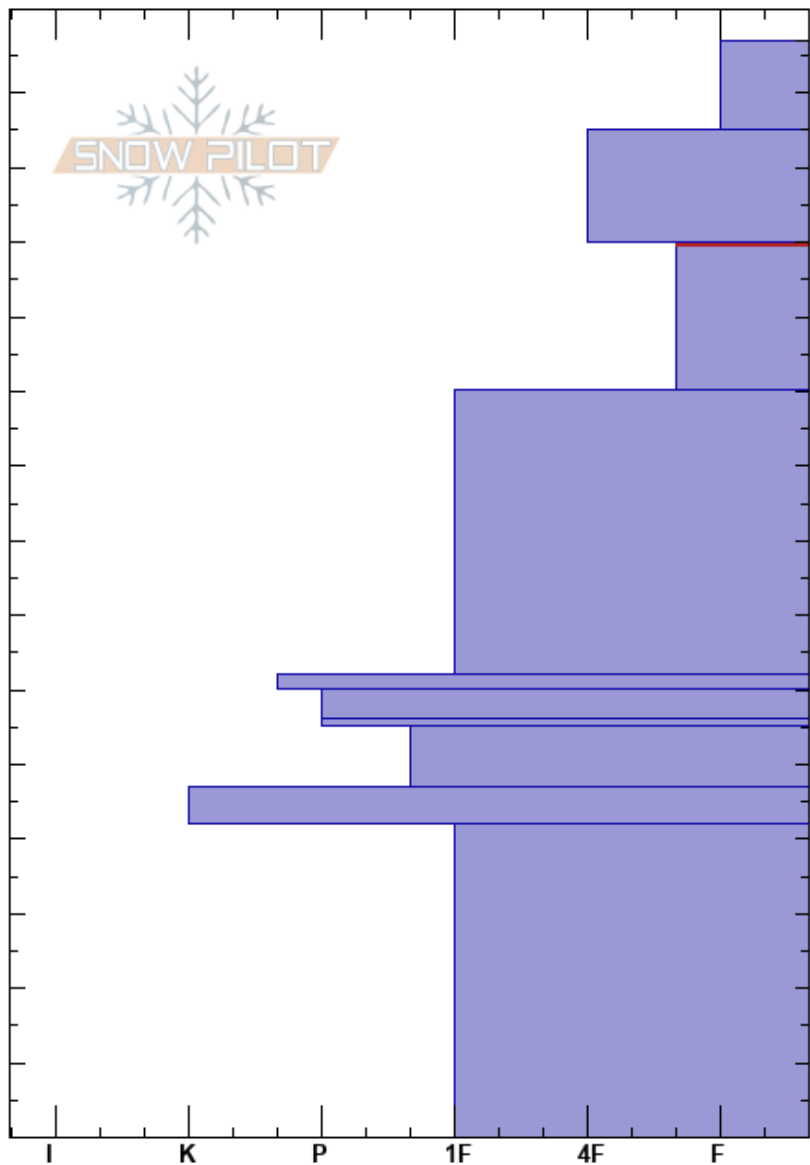

Mt Aire
 Central Wasatch
 UT
 Elevation: 7517 ft
 Aspect: 275°
 Specifics:

Mark Staples
 01/12/2023 - 1:00pm
 Co-ord: 40.72283N, -111.67980W
 Slope Angle: 28°
 Wind Loading:

Stability: Good HS:147 Layer Notes:
 Air Temperature: PF:100 120-100cm:Problematic layer
 Sky Cover:
 Precipitation:
 Wind:

Height (cm)	Crystal		Moisture	ρ kg/m ³	Stability tests & Layer comments
	Form	Size			
147					
140					
135					← ECTN3 @135cm
130					
125					
120					← ECTN11 @120cm went halfway
110					
100					
90					
80					
70					
65					
60					
55					
50					
45					
40					
30					
20					
10					
0					