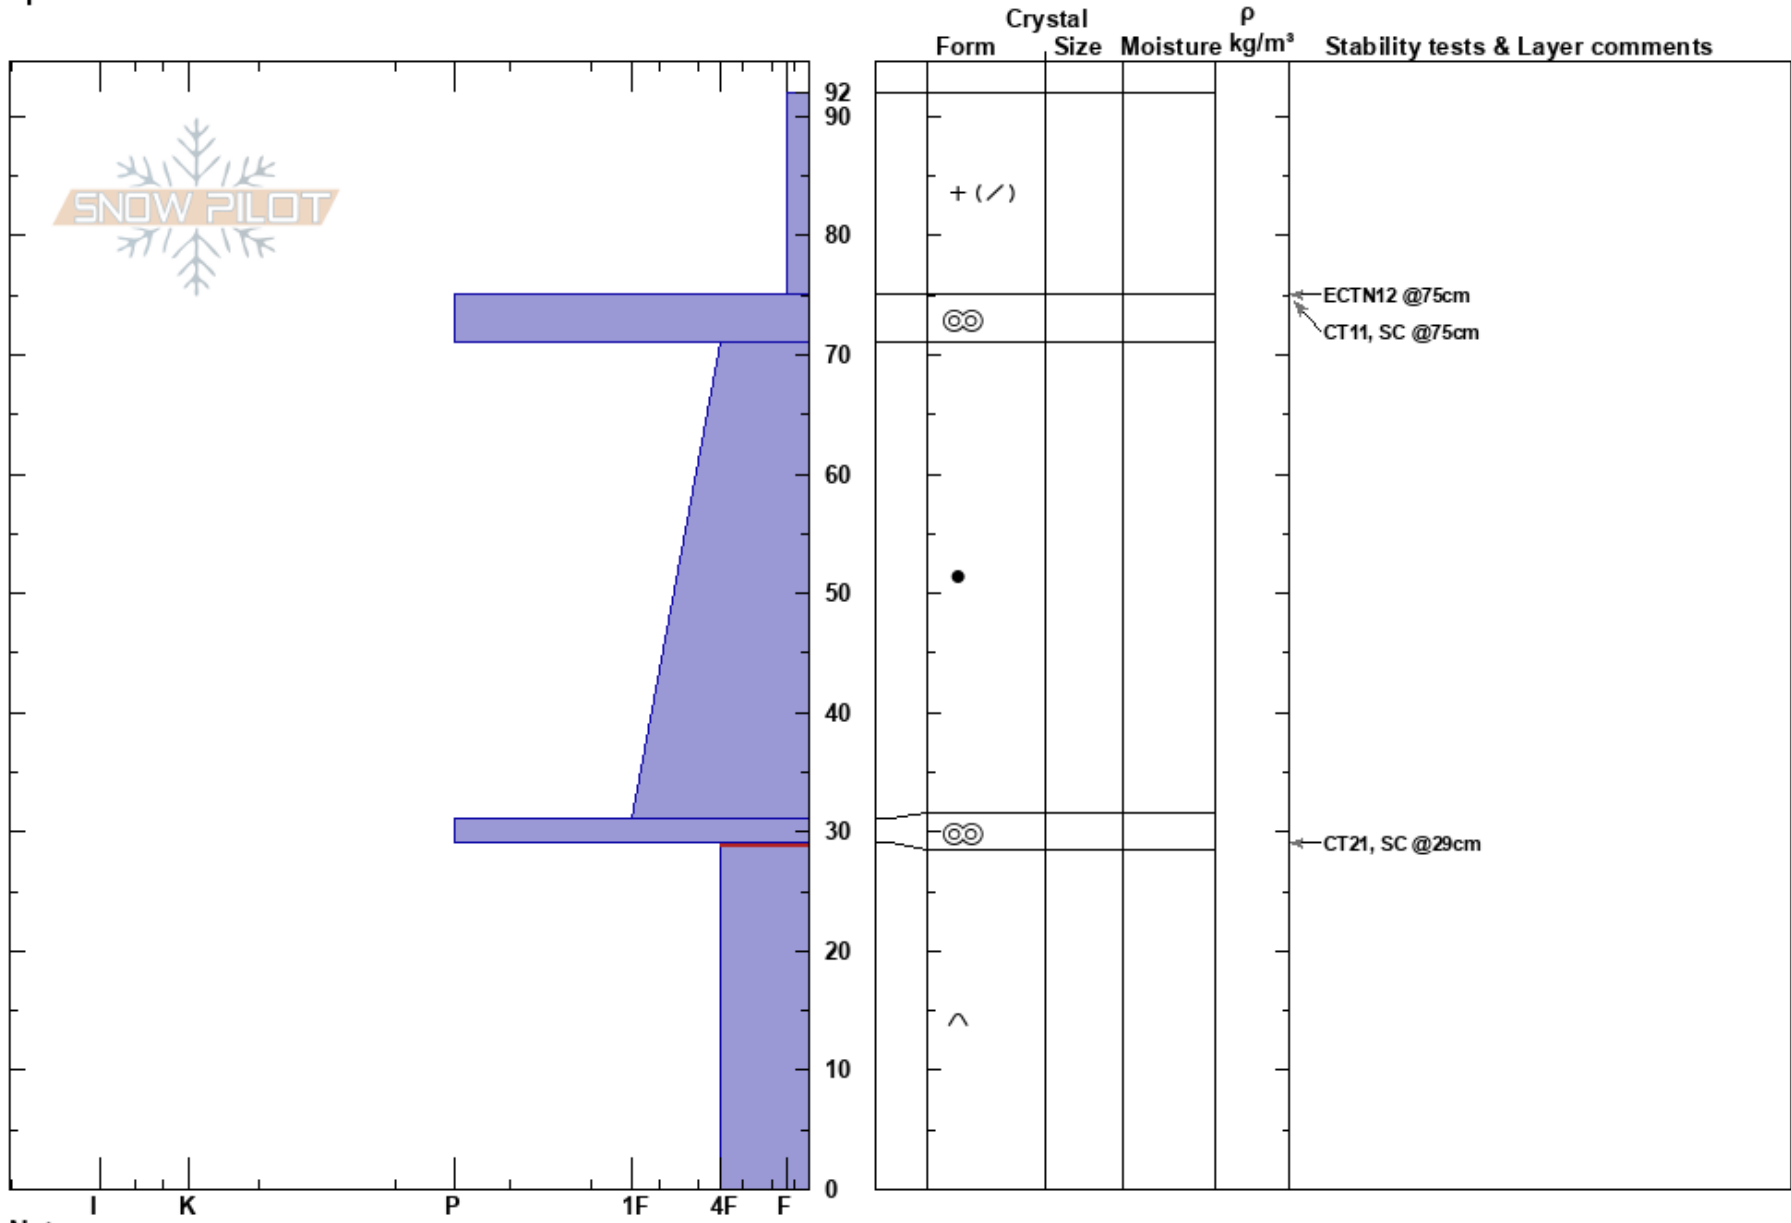

Buffalo Mtn - BTL
 Gore Range
 CO
 Elevation: 10740 ft
 Aspect: SE
 Specifics:

Andrew McWilliams
 01/12/2023 - 10:00am
 Co-ord: 39.61530N, -106.12663W
 Slope Angle:
 Wind Loading: previous

Stability:
 Air Temperature: 10°F
 Sky Cover: FEW
 Precipitation: NO
 Wind: W Light Breeze

HS:92
 PF:90
 PS: 15
 29-0cm: Problematic layer

Notes: