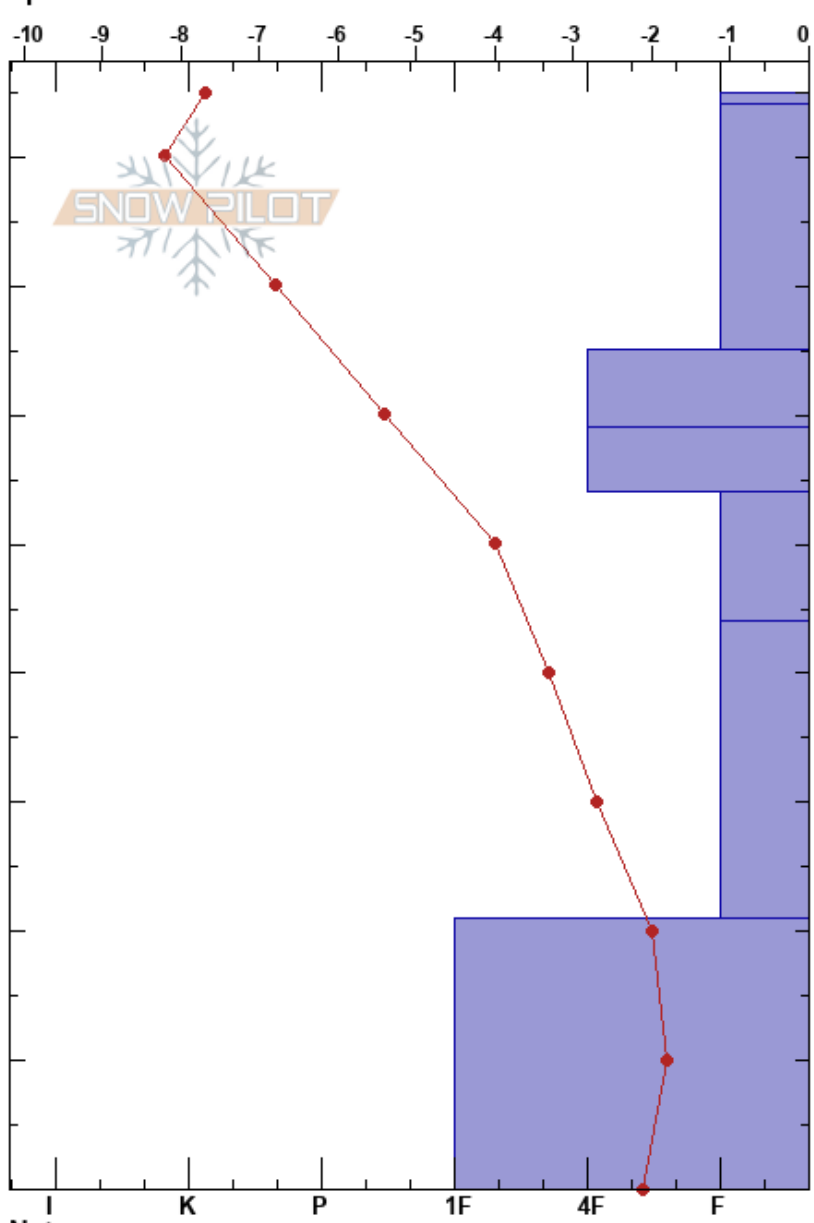

Beehive Meadow  
 Gallatin Range-N  
 MT  
 Elevation: 8848 ft  
 Aspect: W  
 Specifics:

Katrina Roloff  
 01/12/2023 - 11:05am  
 Co-ord: 45.31927N, -111.38186W  
 Slope Angle: 16°  
 Wind Loading: no

Stability:  
 Air Temperature: -7°C  
 Sky Cover: BKN  
 Precipitation: NO  
 Wind: S Calm

HS:85  
 PF:50  
 PS:12  
 54-44cm: Problematic layer

Form	Crystal Size	Moisture	$\rho$ kg/m <sup>3</sup>	Stability tests & Layer comments
V	4			
/	1			
□	0.3			
□	0.5			
□	(2)			
□	(3)			
□	3			