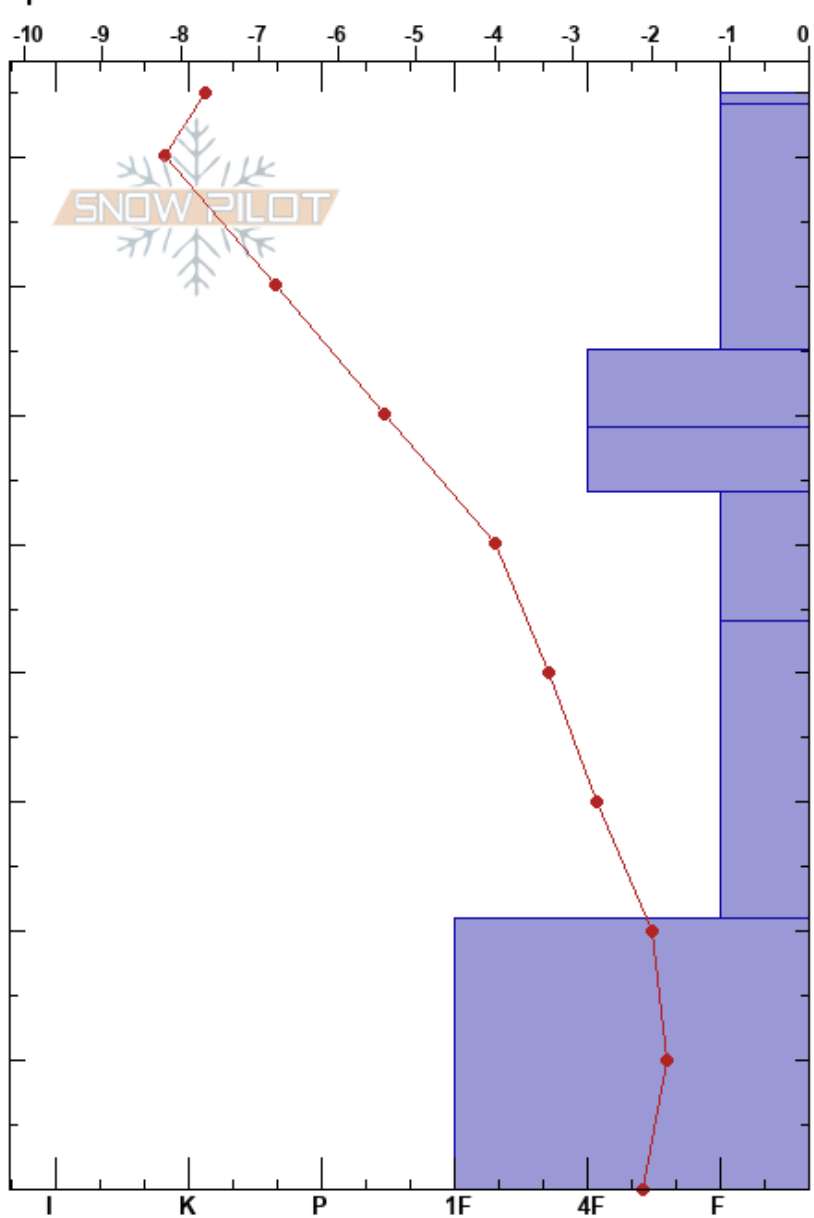

Beehive Meadow
 Gallatin Range-N
 MT
 Elevation: 8848 ft
 Aspect: W
 Specifics:

Katrina Roloff
 01/12/2023 - 11:05am
 Co-ord: 45.31927N, -111.38186W
 Slope Angle: 16°
 Wind Loading: no

Stability:
 Air Temperature: -7°C
 Sky Cover: BKN
 Precipitation: NO
 Wind: S Calm

HS:85
 PF:50
 PS:12
 54-44cm: Problematic layer

Form	Crystal Size	Moisture	ρ kg/m ³	Stability tests & Layer comments
V	4			
/	1			
□	0.3			
□	0.5			
□	(2)			
□	(3)			
□	3			

ECTX
 2x CTN

Notes: