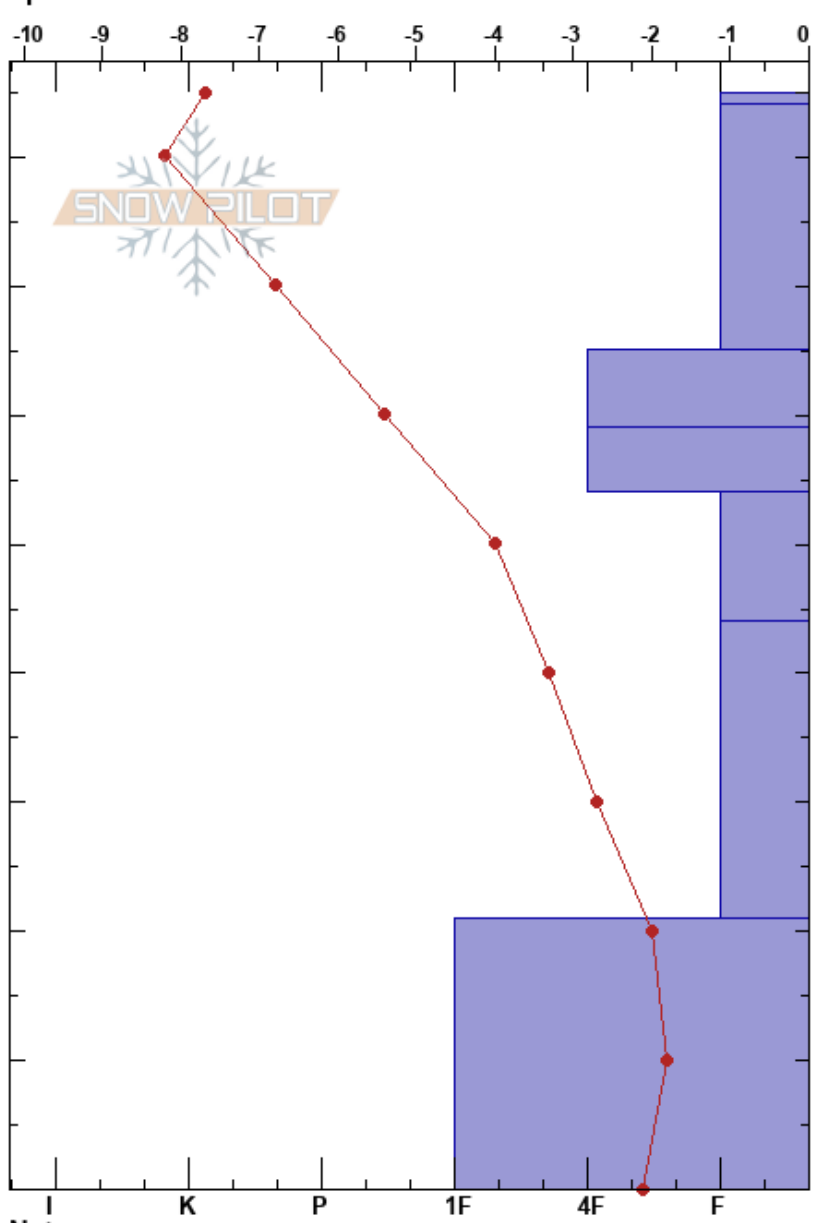

Beehive Meadow
 Gallatin Range-N
 MT
 Elevation: 8848 ft
 Aspect: W
 Specifics:

Katrina Roloff
 01/12/2023 - 11:05am
 Co-ord: 45.31927N, -111.38186W
 Slope Angle: 16°
 Wind Loading: no

Stability:
 Air Temperature: -7°C
 Sky Cover: BKN
 Precipitation: NO
 Wind: S Calm

HS:85
 PF:50
 PS:12
 54-44cm: Problematic layer

Form	Crystal		Moisture	ρ kg/m ³	Stability tests & Layer comments
	Size				
∇	4				
/	1				
□	0.3				
□	0.5				
□	(2)				
□	(3)				
□	3				

ECTX
 2x CTN

Notes: