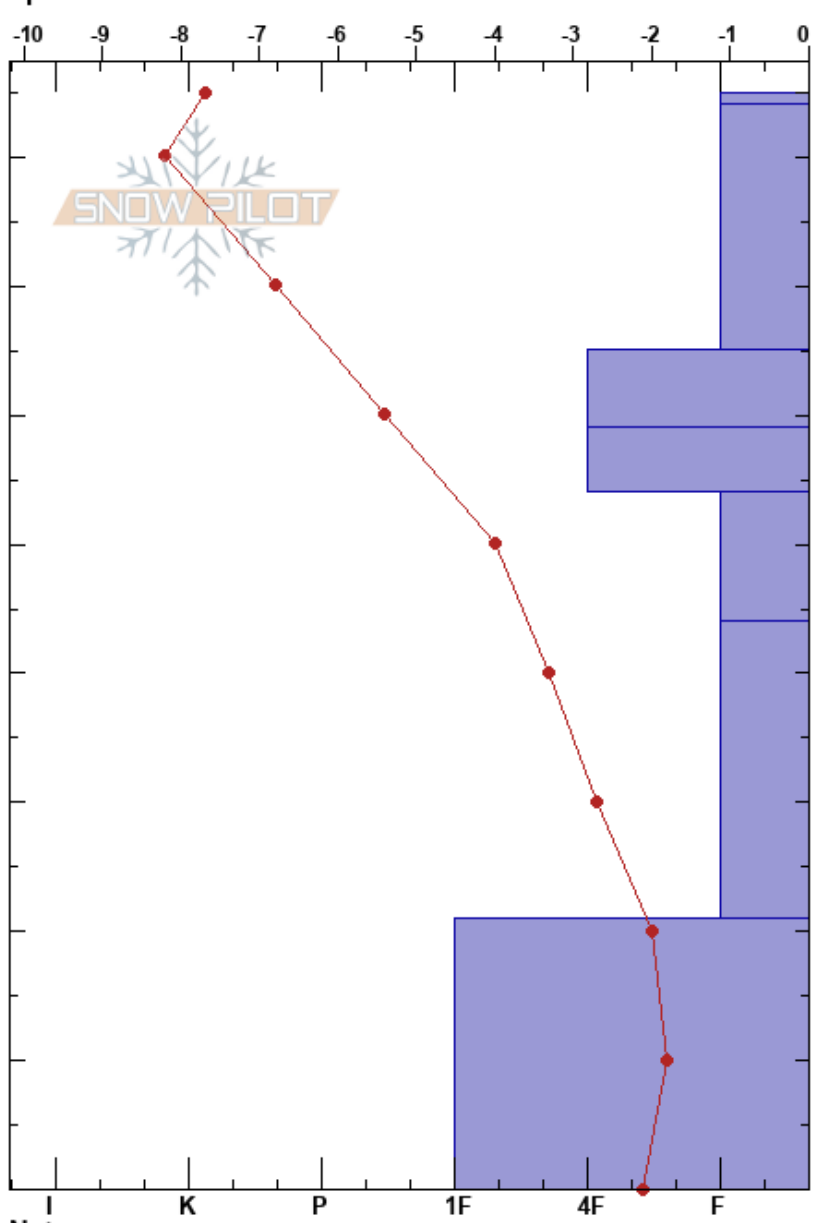

Beehive Meadow  
 Gallatin Range-N  
 MT  
 Elevation: 8848 ft  
 Aspect: W  
 Specifics:

Katrina Roloff  
 01/12/2023 - 11:05am  
 Co-ord: 45.31927N, -111.38186W  
 Slope Angle: 16°  
 Wind Loading: no

Stability:  
 Air Temperature: -7°C  
 Sky Cover: BKN  
 Precipitation: NO  
 Wind: S Calm

HS:85  
 PF:50  
 PS:12  
 54-44cm: Problematic layer

Form	Crystal		$\rho$ kg/m <sup>3</sup>	Stability tests & Layer comments
	Size	Moisture		
V	4			
/	1			
□	0.3			
□	0.5			
□	(2)			
□	(3)			
□	3			