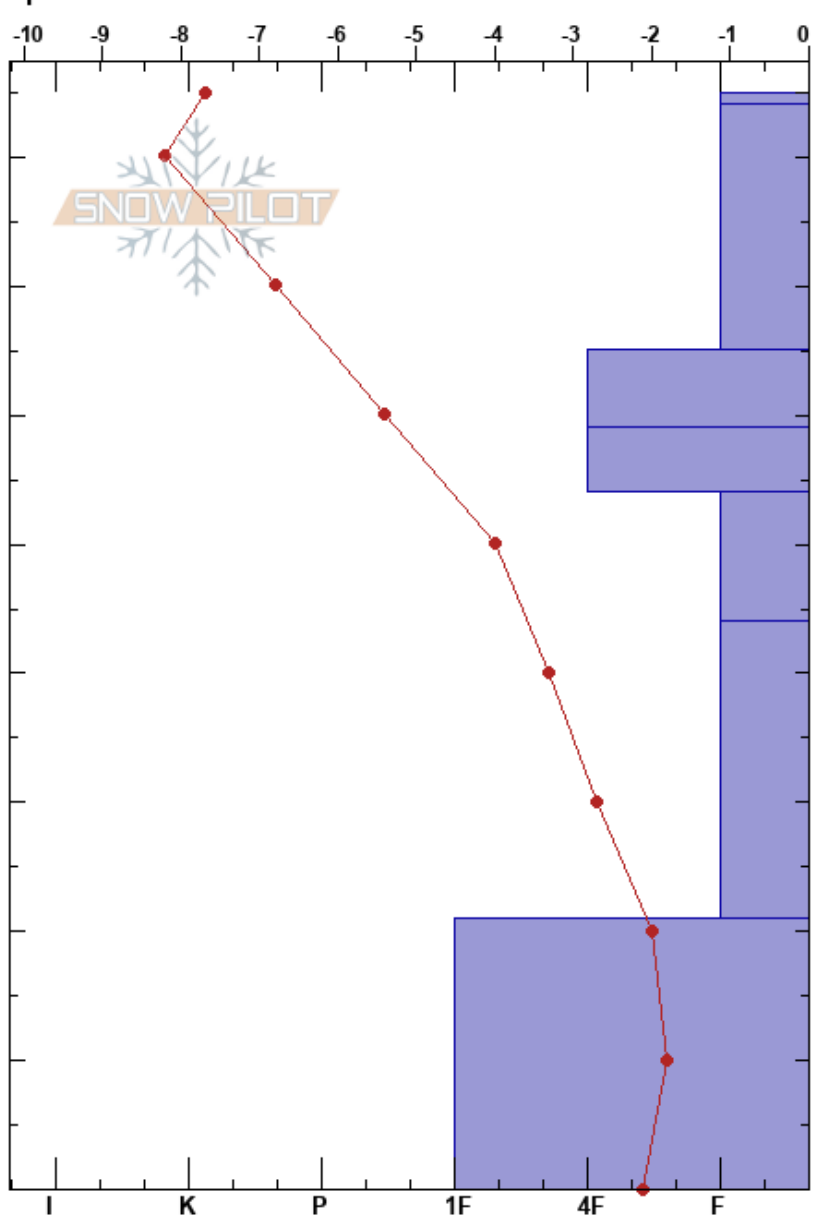

Beehive Meadow  
 Gallatin Range-N  
 MT  
 Elevation: 8848 ft  
 Aspect: W  
 Specifics:

Katrina Roloff  
 01/12/2023 - 11:05am  
 Co-ord: 45.31927N, -111.38186W  
 Slope Angle: 16°  
 Wind Loading: no

Stability:  
 Air Temperature: -7°C  
 Sky Cover: BKN  
 Precipitation: NO  
 Wind: S Calm  
 HS:85  
 PF:50  
 PS:12  
 54-44cm: Problematic layer

Form	Crystal		$\rho$ kg/m <sup>3</sup>	Stability tests & Layer comments
	Size	Moisture		
∨	4			
/	1			
□	0.3			
□	0.5			
□	2			
□	3			
□	3			