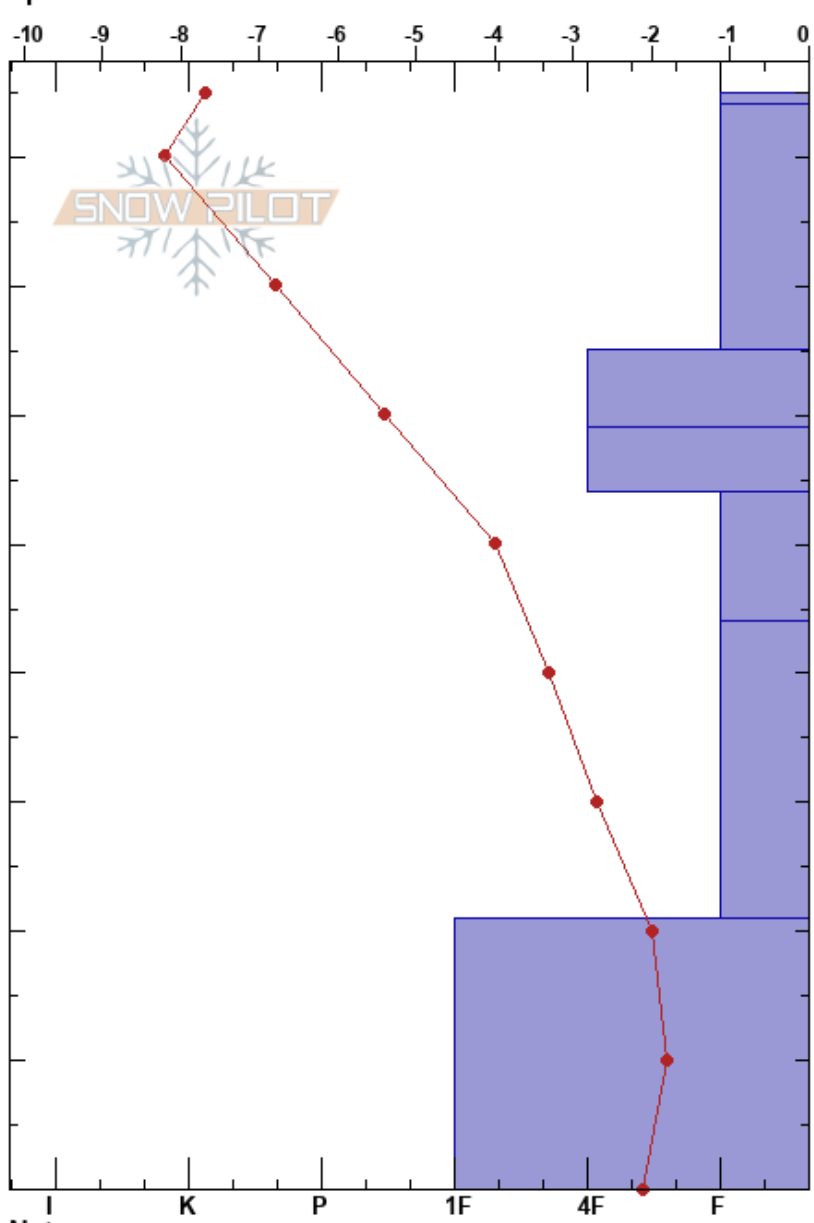

Beehive Meadow
 Gallatin Range-N
 MT
 Elevation: 8848 ft
 Aspect: W
 Specifics:

Katrina Roloff
 01/12/2023 - 11:05am
 Co-ord: 45.31927N, -111.38186W
 Slope Angle: 16°
 Wind Loading: no

Stability:
 Air Temperature: -7°C
 Sky Cover: BKN
 Precipitation: NO
 Wind: S Calm
 HS:85
 PF:50
 PS:12
 54-44cm: Problematic layer

Form	Crystal		ρ kg/m ³	Stability tests & Layer comments
	Size	Moisture		
∇	4			
/	1			
□	0.3			
□	0.5			
□	2			
□	3			
□	3			

ECTX
 2x CTN

Notes: