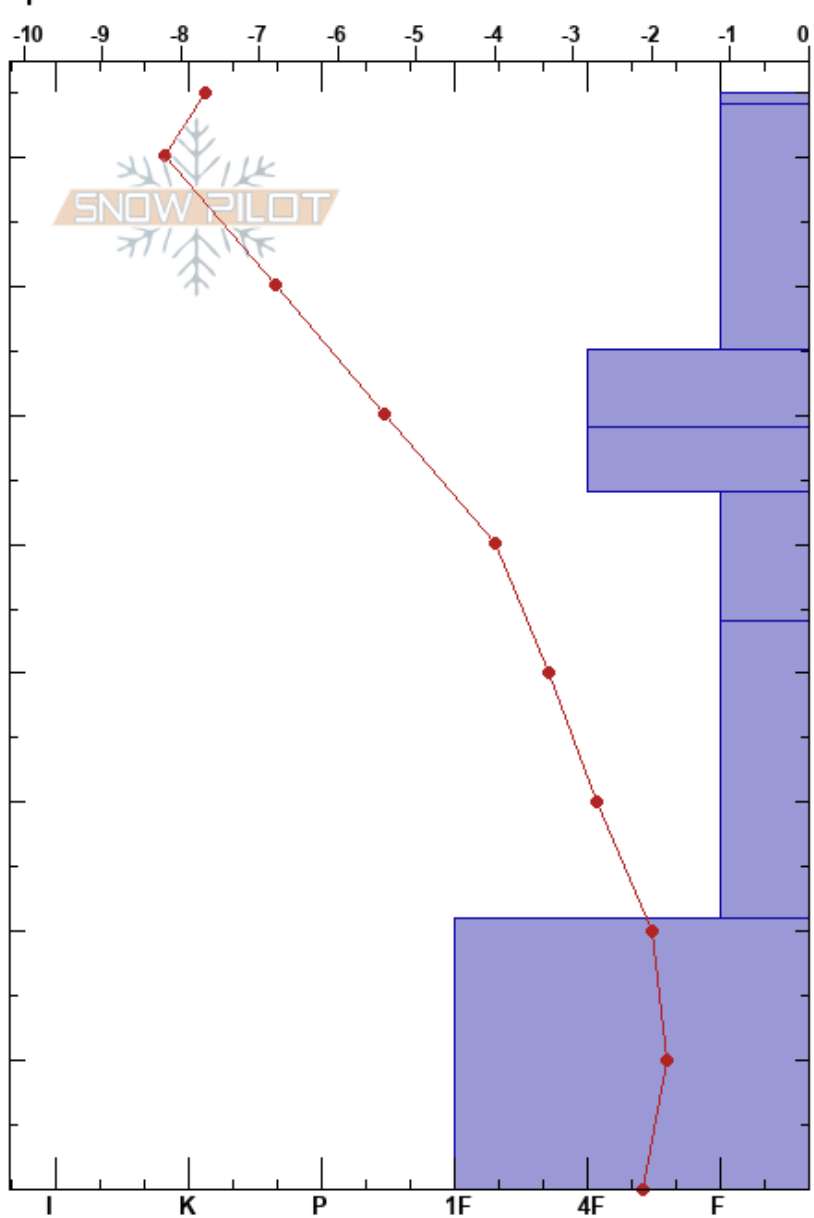

Beehive Meadow
 Gallatin Range-N
 MT
 Elevation: 8848 ft
 Aspect: W
 Specifics:

Katrina Roloff
 01/12/2023 - 11:05am
 Co-ord: 45.31927N, -111.38186W
 Slope Angle: 16°
 Wind Loading: no

Stability:
 Air Temperature: -7°C
 Sky Cover: BKN
 Precipitation: NO
 Wind: S Calm

HS:85
 PF:50
 PS:12
 54-44cm: Problematic layer

Form	Crystal		ρ kg/m ³	Stability tests & Layer comments
	Size	Moisture		
∨	4			
/	1			
□	0.3			
□	0.5			
□	2			
□	3			
□	3			

ECTX
 2x CTN

Notes: