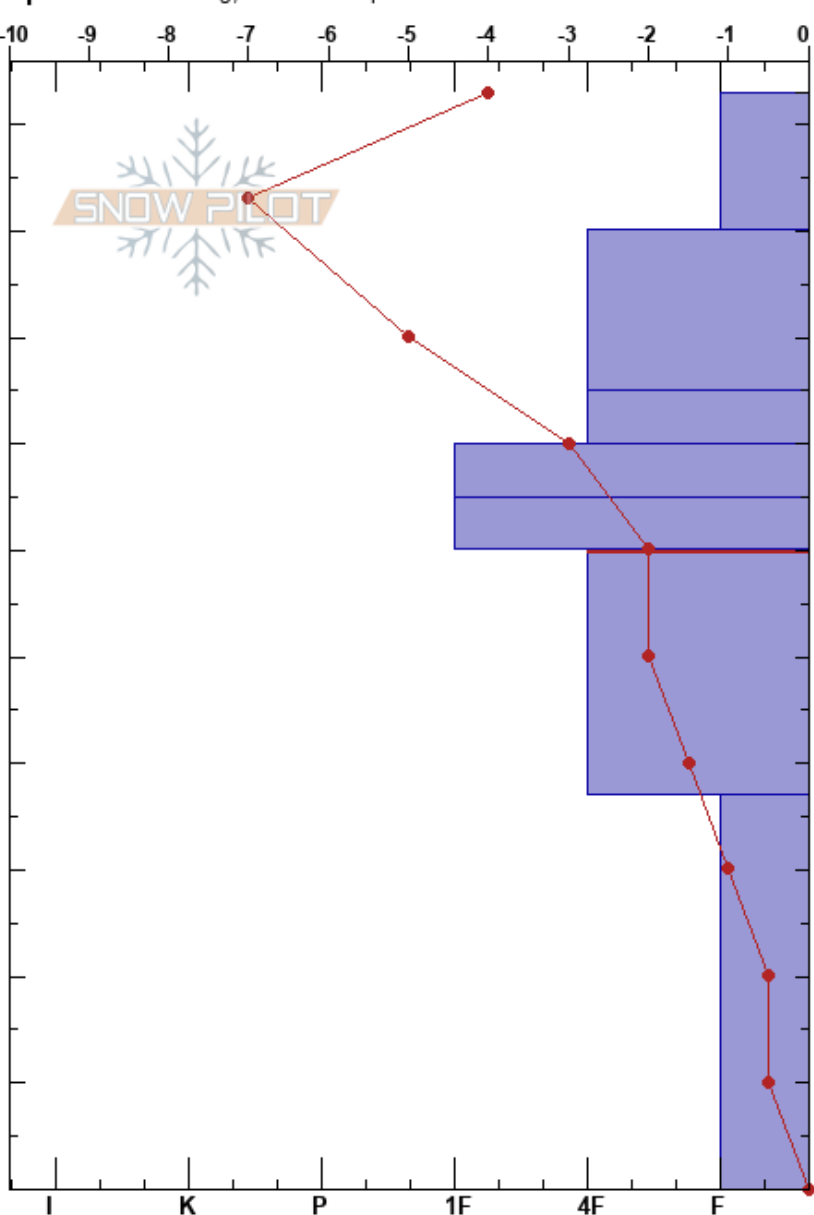

togotee pass
 WY
 Elevation: 9278 ft
 Aspect: 54°
 Specifics: Cracking; We skied slope

Trevor Foote
 01/12/2023 - 12:00pm
 Co-ord: 43.82589N, -110.18840W
 Slope Angle: 24°
 Wind Loading: no

Stability:
 Air Temperature: -5°C
 Sky Cover: OVC
 Precipitation: NO
 Wind: NW Calm

HS:103
 PF:32 60-37cm:Problematic layer
 PS: 15

Form	Crystal Size	Moisture	ρ kg/m ³	Stability tests & Layer comments
/	0.5			
/	0.5-1			← CT8, Q3 @80cm
•	0.5-1			← ECTN12 @75cm ← STE @75cm
•	1			← CT12, Q2 @65cm
⊖	0.5-1			← STE @56cm ← ECTP17 @53cm
⊖	1-2			← STE @35cm ← ECTN21 @35cm
^	2-3			