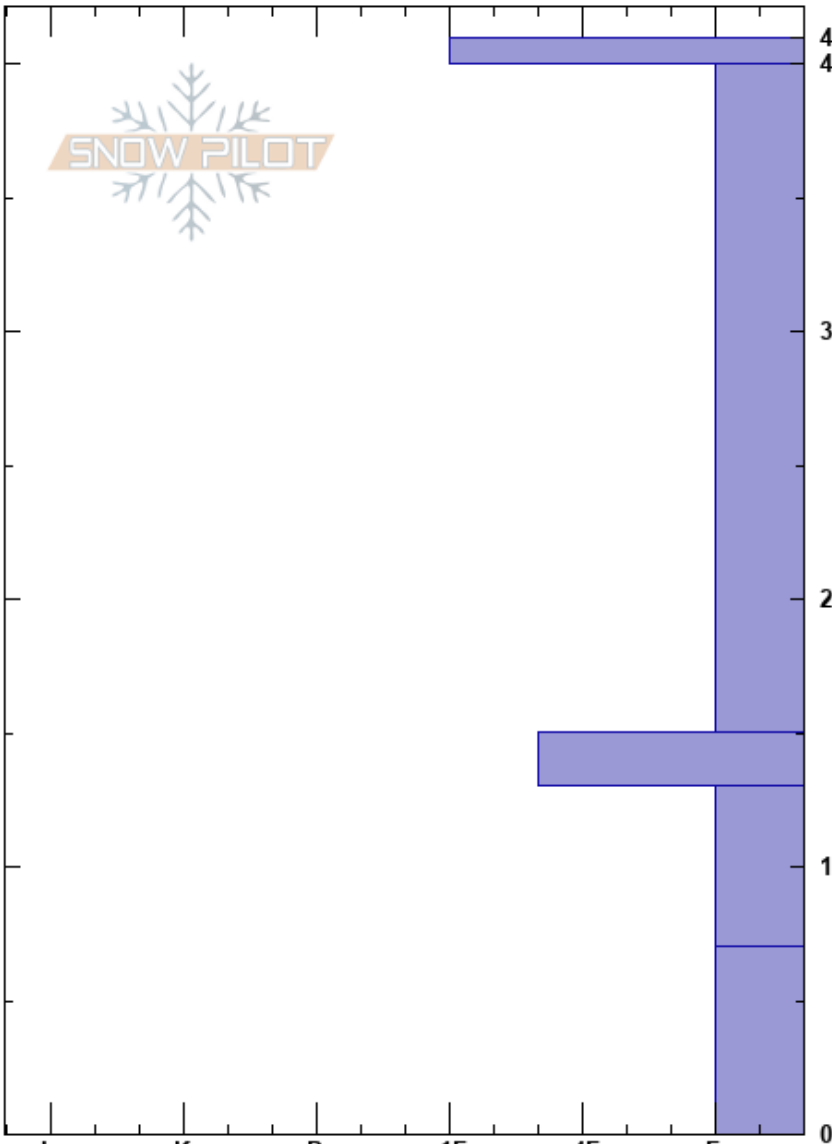

Graveline SE
 Sawatch
 CO
 Elevation: 11150 ft
 Aspect: SE
 Specifics:

Rebecca Hodgetts
 12/29/2017 - 11:00am
 Co-ord: 39.46474N, -106.14901W
 Slope Angle: 15°
 Wind Loading: previous

Stability:
 Air Temperature: 0°C
 Sky Cover: FEW
 Precipitation: NO
 Wind: W Moderate

HS:41
 PS:41 15-13cm:Problematic layer

Crystal Form	Crystal Size	Moisture	ρ kg/m ³	Stability tests & Layer comments
⊙ ⊙		M		
+ (/)	1	D		
		D		← CT4, SC @15cm ← ECTN7 @15cm
^ (^)	3-5	D		
A	3	D		

Notes: