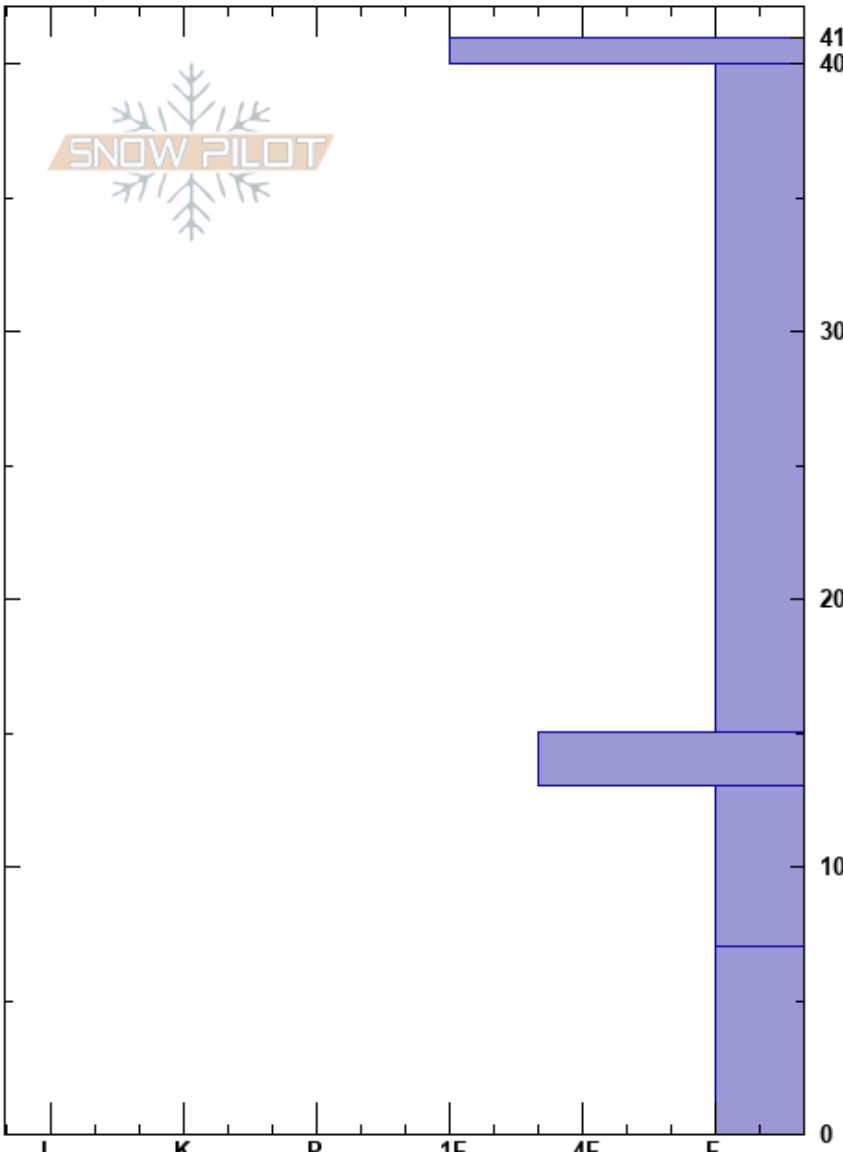

Graveline SE
 Sawatch
 CO
 Elevation: 11150 ft
 Aspect: SE
 Specifics:

Rebecca Hodgetts
 12/29/2017 - 11:00am
 Co-ord: 39.46474N, -106.14901W
 Slope Angle: 15°
 Wind Loading: previous

Stability:
 Air Temperature: 0°C
 Sky Cover: FEW
 Precipitation: NO
 Wind: W Moderate

HS:41
 PS:41 15-13cm:Problematic layer

Crystal Form	Crystal Size	Moisture	ρ kg/m ³	Stability tests & Layer comments
⊙ ⊙		M		
+ (/)	1	D		
		D		← CT4, SC @15cm ← ECTN7 @15cm
^ (^)	3-5	D		
A	3	D		

Notes: