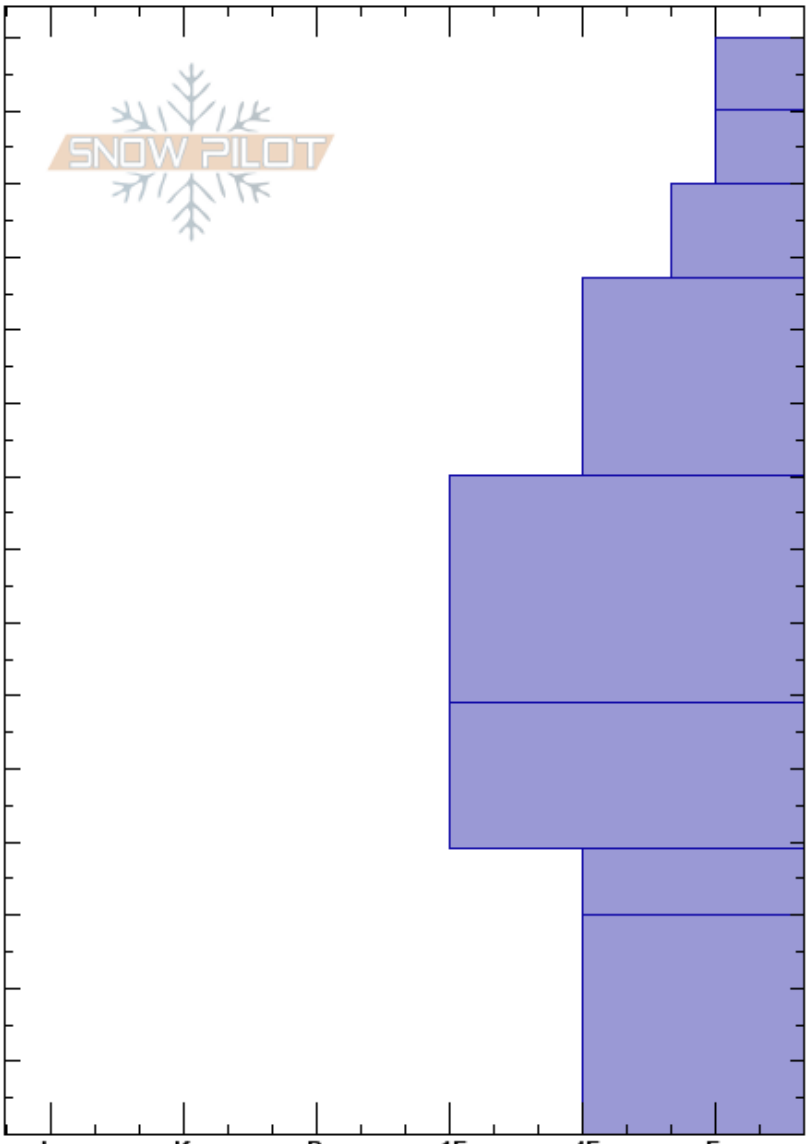

Crater lake 1
 Front Range
 CO
 Elevation: 11014 ft
 Aspect: SE
 Specifics:

Kyle Hornor
 01/12/2023 - 12:00pm
 Co-ord: 39.90086N, -105.67071W
 Slope Angle: 15°
 Wind Loading:

Stability:
 Air Temperature:
 Sky Cover:
 Precipitation: NO
 Wind:

HS: 150
 PF: 30
 PS: 20
 Layer Notes:
 130-117cm: Layer of 2mm stellars ^
 30-0cm: Problematic layer

Height (cm)	Crystal		Moisture	ρ kg/m ³	Stability tests & Layer comments
	Form	Size			
150	*	2			130-117cm: Layer of 2mm stellars ^
140	/r	0.5-1			
130	/	1.5			
120	(*)	(2)			
110					
100	/	1			
90					
80	•	1			
70					
60					
50	•	1			
40					
30	⊖	1			← CT25, RP @30cm
20					← PST60/140 (End) @30cm
10	⊖	2			
0					