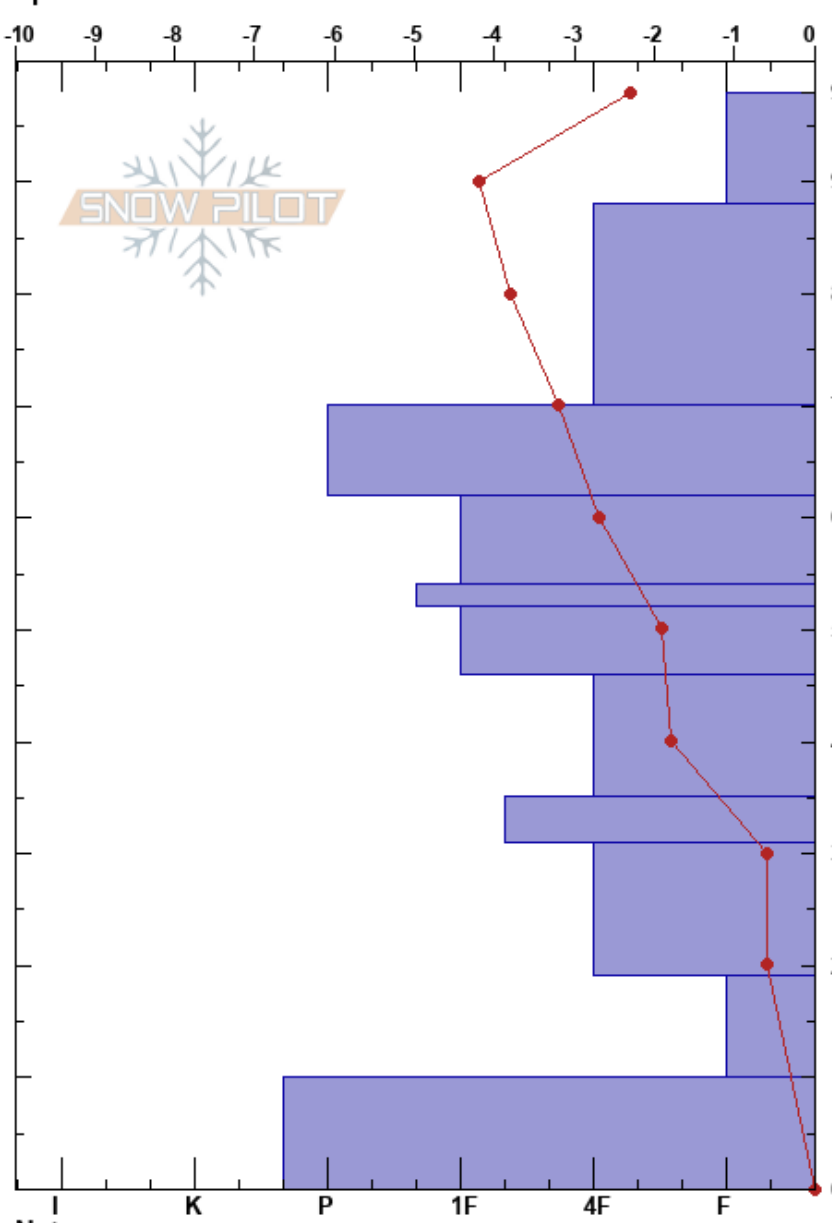

Shed 7/Snowslip
 Southern Glacier Nationa
 MT
 Elevation: 6500 ft
 Aspect: SE
 Specifics:

Zachary Miller
 01/12/2023 - 11:15am
 Co-ord: 48.25571N, -113.49237W
 Slope Angle: 26°
 Wind Loading:

Stability: Good
 Air Temperature: -2.3°C
 Sky Cover: OVC
 Precipitation: S-1
 Wind: S Moderate

HS:98
 PF:35
 PS:7
 70-62cm: xmas crust
 46-35cm: Problematic layer

Form	Crystal Size	Moisture	ρ kg/m ³	Stability tests & Layer comments
∇			96	
/	0.3-0.5		112	
∅ (⊖)	0.3(0.3)		176	
=			176	70-62cm: xmas crust
⊖	0.3		144	
⊙⊙				
● (⊖)	0.3-0.5		104	
⊖	1		104	
⊖	1.5		112	
⊖	1.5		136	
□ (⊖)	3-4		144	
□			144	

ECTX PC breaks in NS

Notes: Variable direction blustery winds