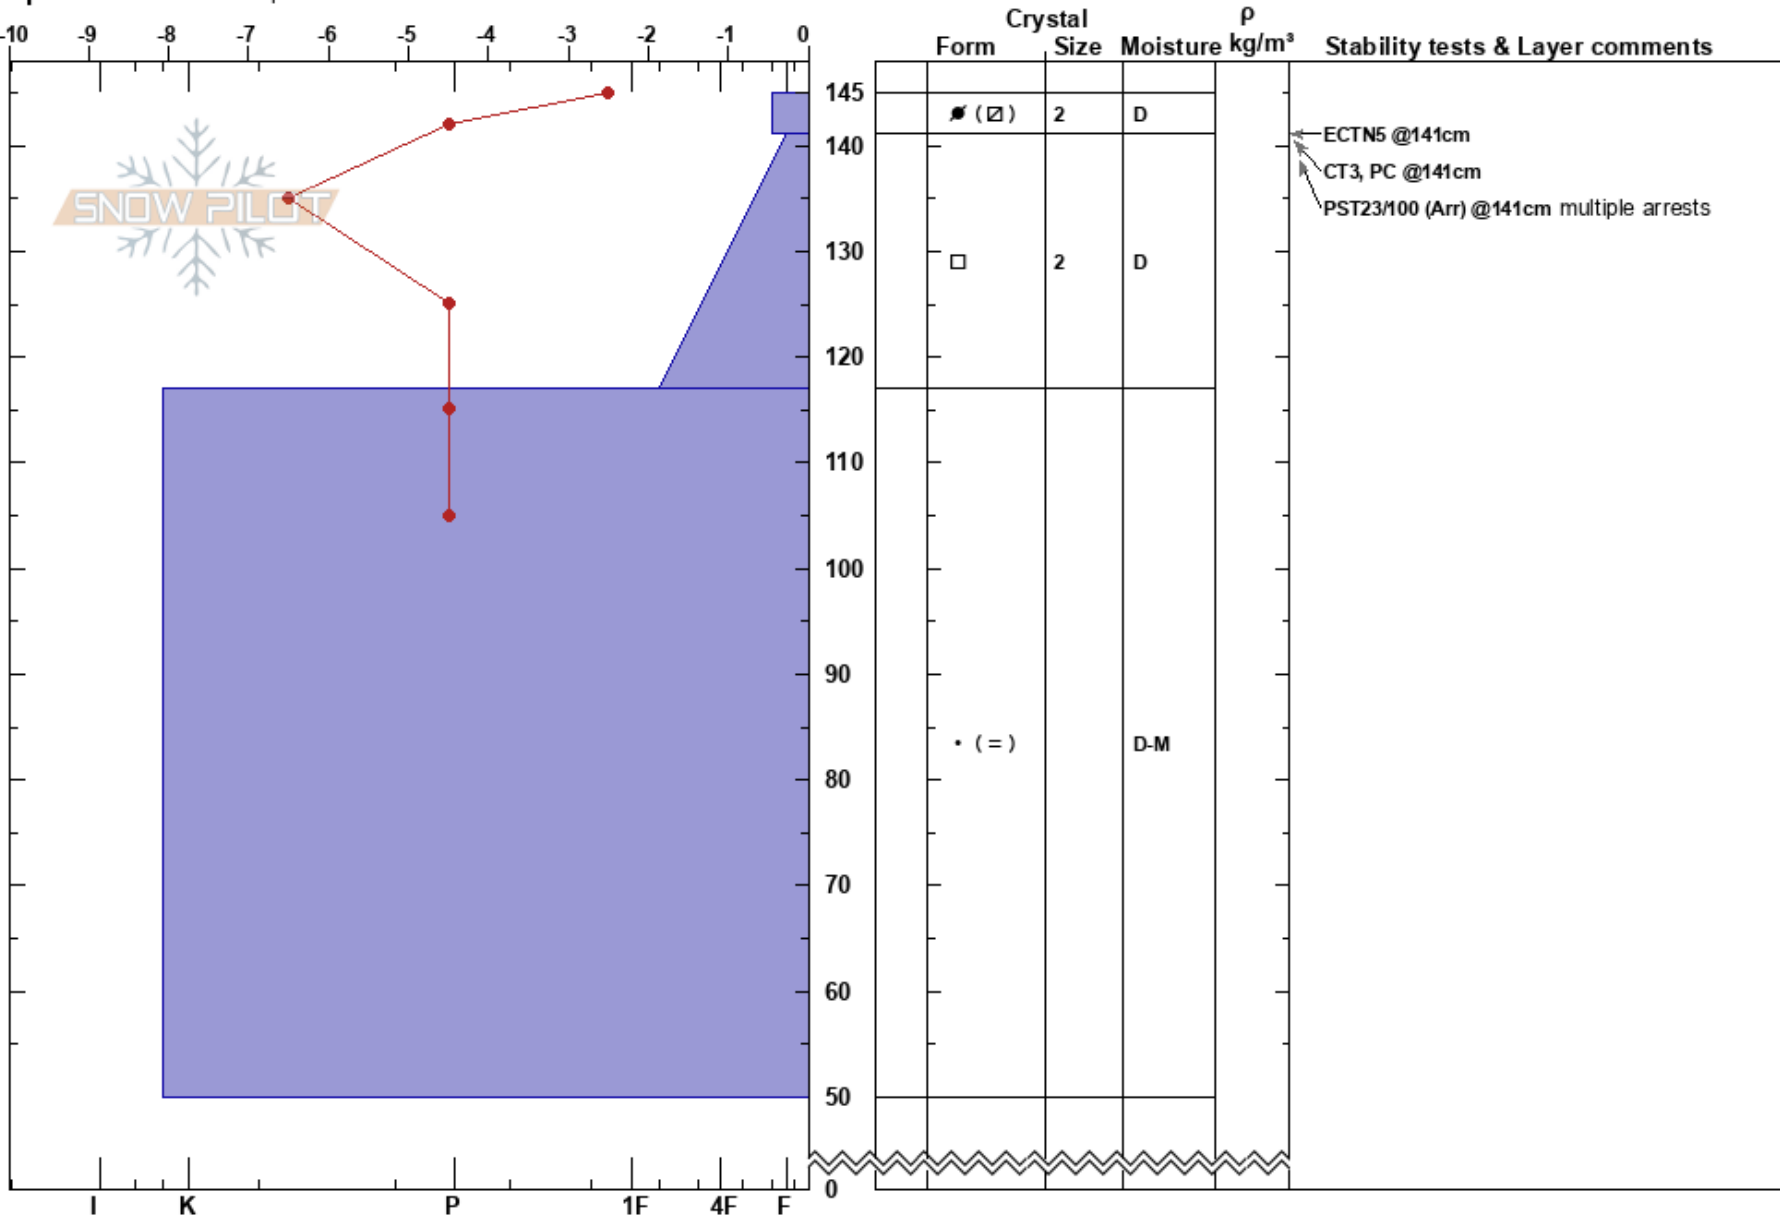

Lee side of Basin Peak
 Donner Pass Area
 CA
Elevation: 8732 ft
Aspect: 50°
Specifics: We skied slope

Randall Osterhuber
 12/29/2017 - 9:40am
Co-ord: 39.38262N, -120.36276W
Slope Angle: 20°
Wind Loading: yes

Stability: Good **HS:** 145 **Layer Notes:**
Air Temperature: 5°C **PS:** 3 141-117cm: Problematic layer
Sky Cover: SCT
Precipitation: NO
Wind: SW Strong

Notes: small amounts of wind-transported snow