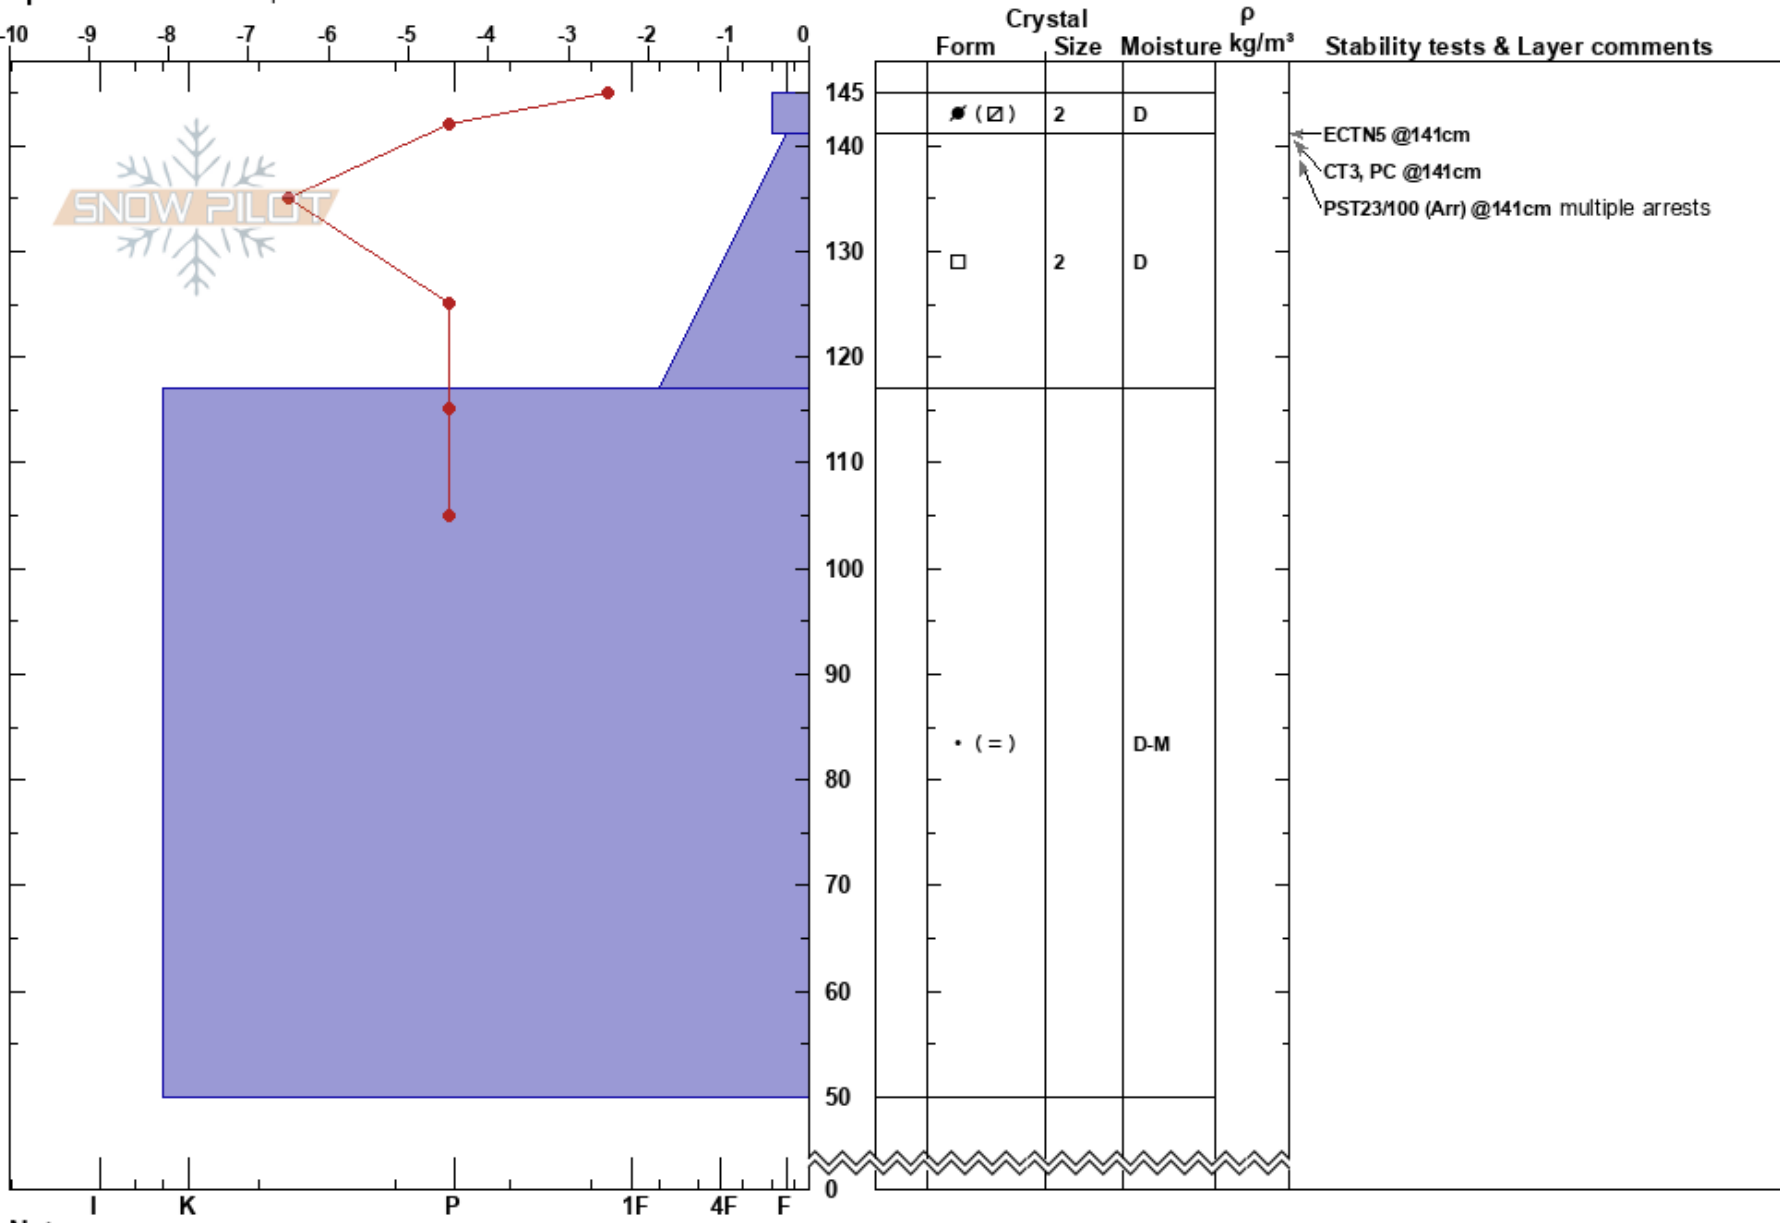

Lee side of Basin Peak
 Donner Pass Area
 CA
 Elevation: 8732 ft
 Aspect: 50°
 Specifics: We skied slope

Randall Osterhuber
 12/29/2017 - 9:40am
 Co-ord: 39.38262N, -120.36276W
 Slope Angle: 20°
 Wind Loading: yes

Stability: Good HS:145 Layer Notes:
 Air Temperature: 5°C PS: 3 141-117cm:Problematic layer
 Sky Cover: SCT
 Precipitation: NO
 Wind: SW Strong

Notes: small amounts of wind-transported snow