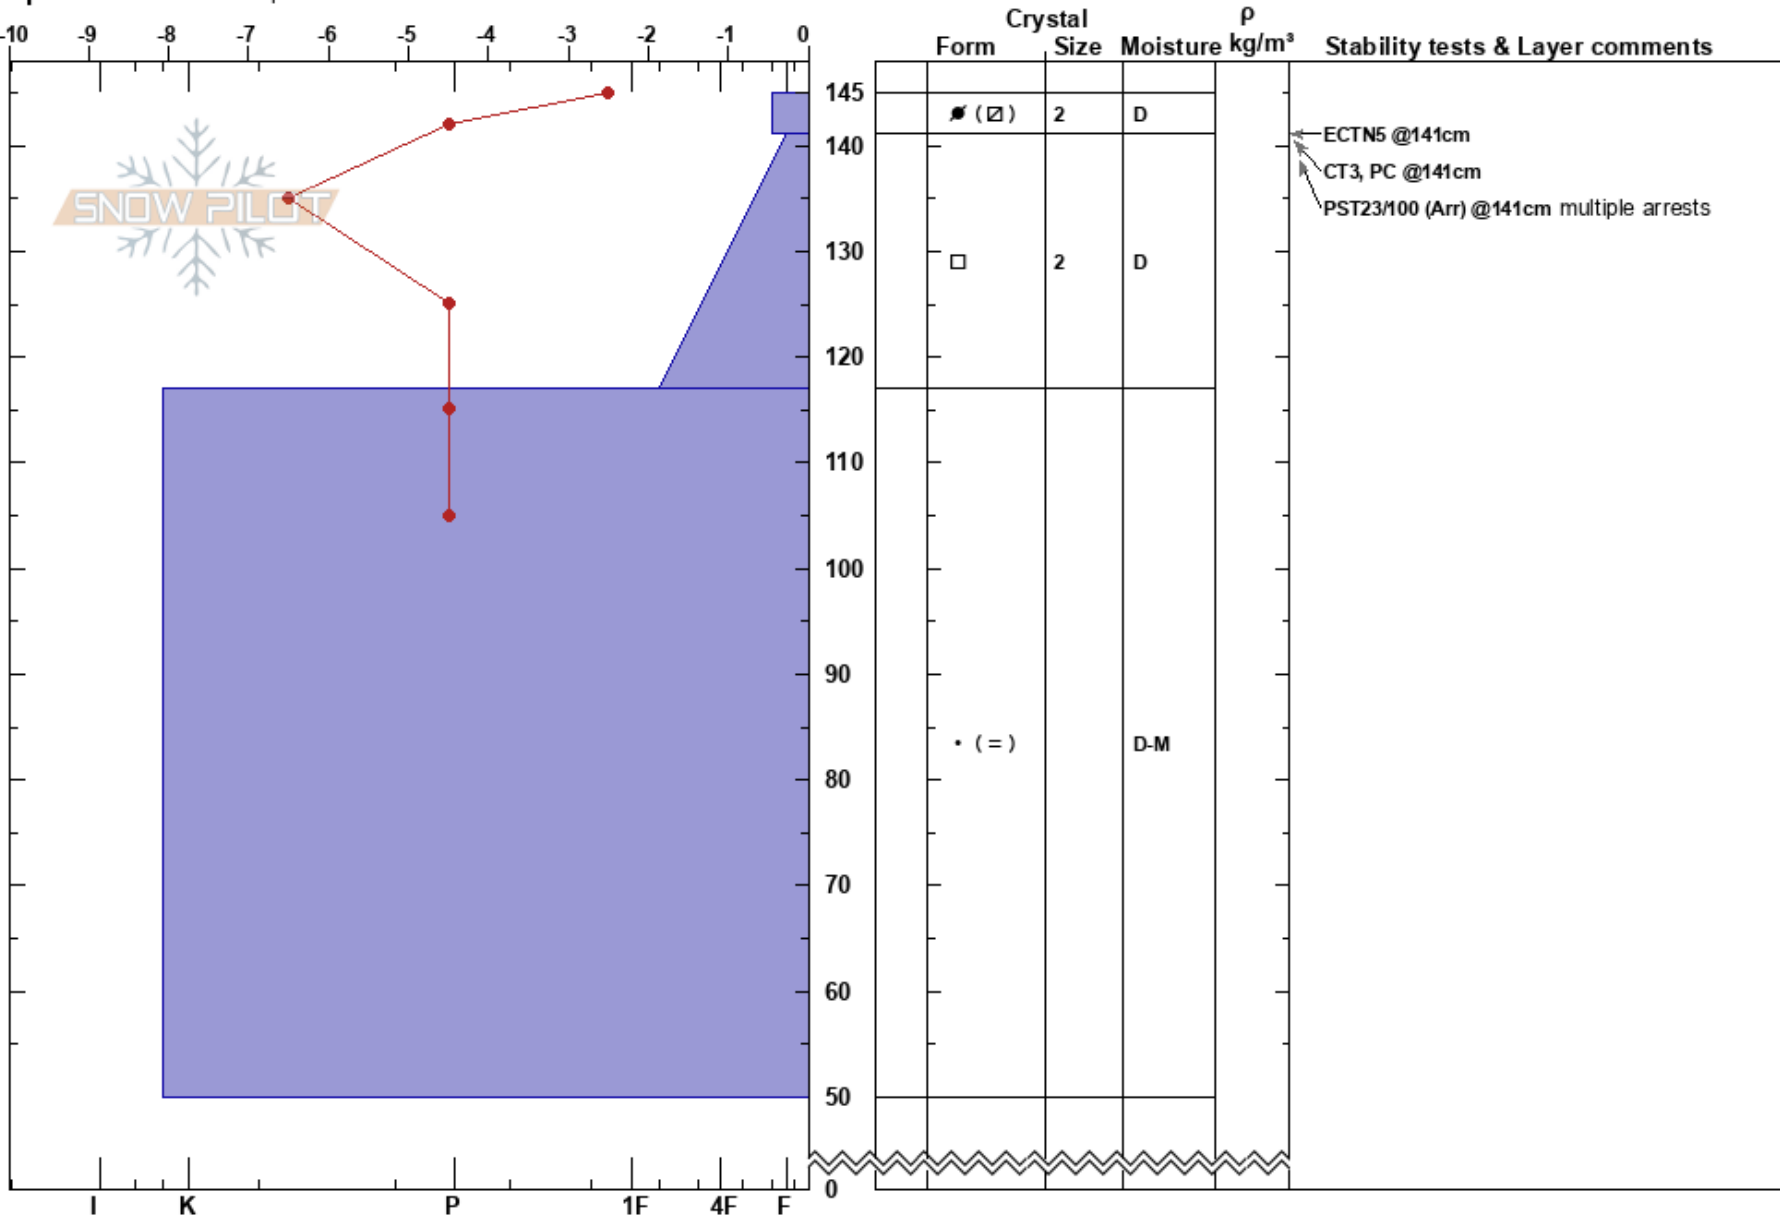

Lee side of Basin Peak
 Donner Pass Area
 CA
 Elevation: 8732 ft
 Aspect: 50°
 Specifics: We skied slope

Randall Osterhuber
 12/29/2017 - 9:40am
 Co-ord: 39.38262N, -120.36276W
 Slope Angle: 20°
 Wind Loading: yes

Stability: Good HS:145 Layer Notes:
 Air Temperature: 5°C PS: 3 141-117cm:Problematic layer
 Sky Cover: SCT
 Precipitation: NO
 Wind: SW Strong

Notes: small amounts of wind-transported snow