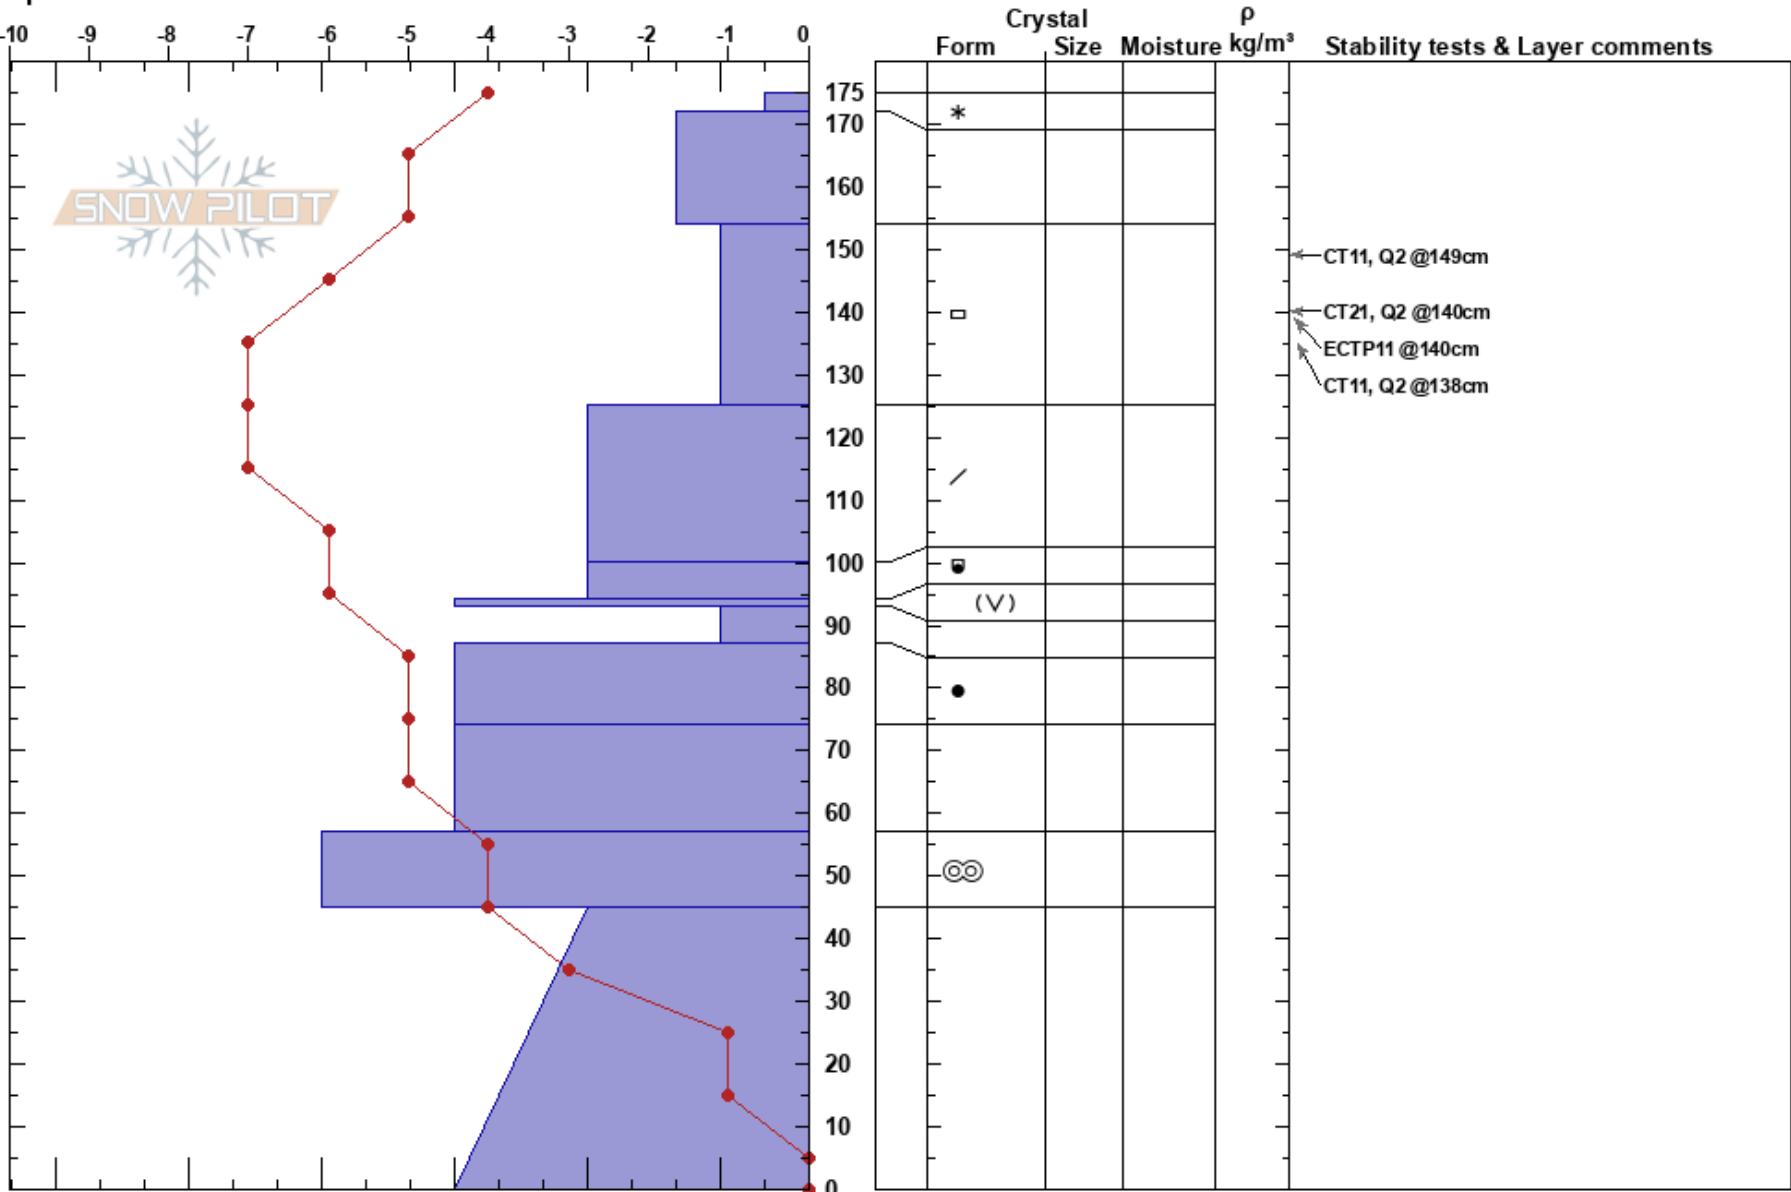

New Snow Observations Joshua Tapp
 Rattlesnake Mtns 12/29/2017 - 9:30am
 MT
 Elevation: 7600 ft
 Aspect: 0°
 Specifics:

Stability: HS:175
 Air Temperature: -4°C
 Sky Cover: OVC
 Precipitation: S2
 Wind: SW Calm
 Layer Notes: 57-45cm: Problematic layer

Notes: