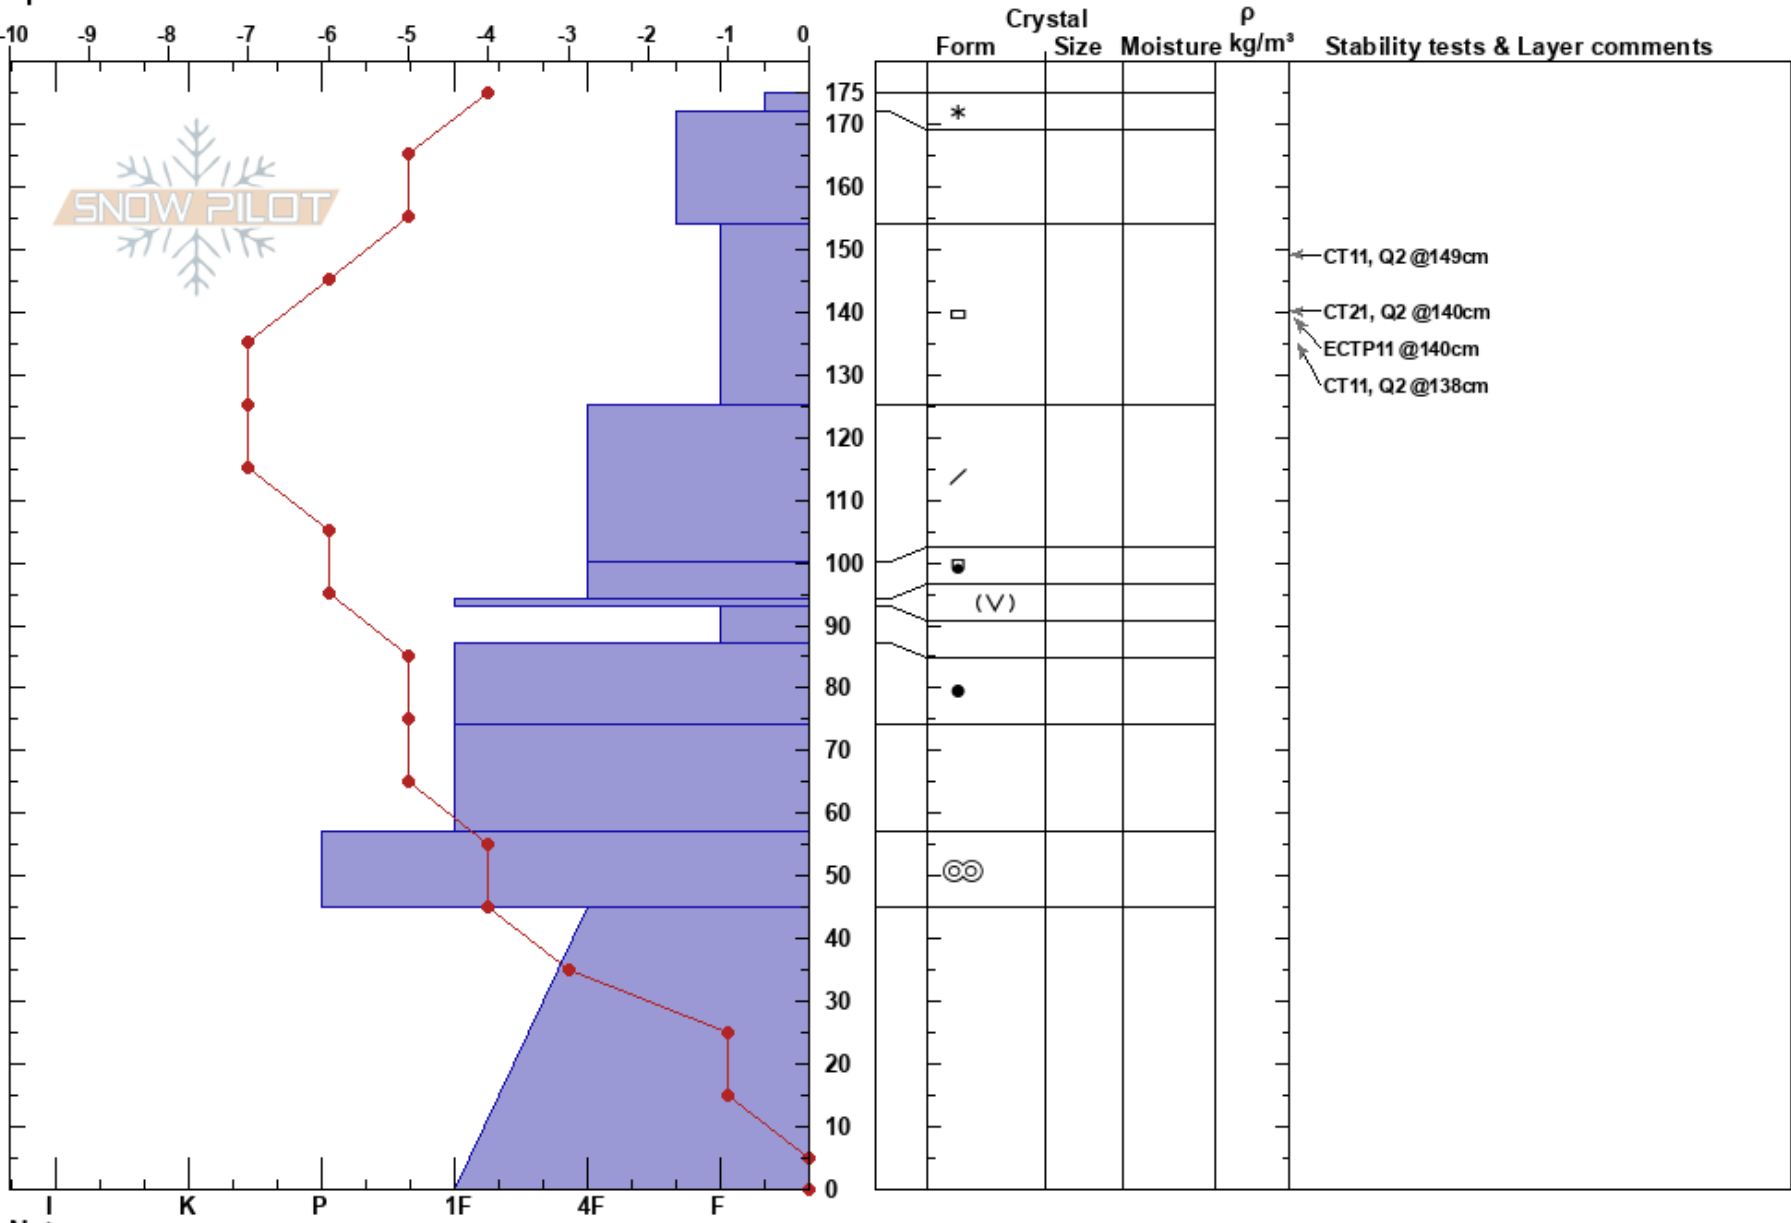

New Snow Observations Joshua Tapp
 Rattlesnake Mtns 12/29/2017 - 9:30am
 MT
 Elevation: 7600 ft
 Aspect: 0°
 Specifics:

Stability: HS:175
 Air Temperature: -4°C
 Sky Cover: OVC
 Precipitation: S2
 Wind: SW Calm
 Layer Notes: 57-45cm: Problematic layer