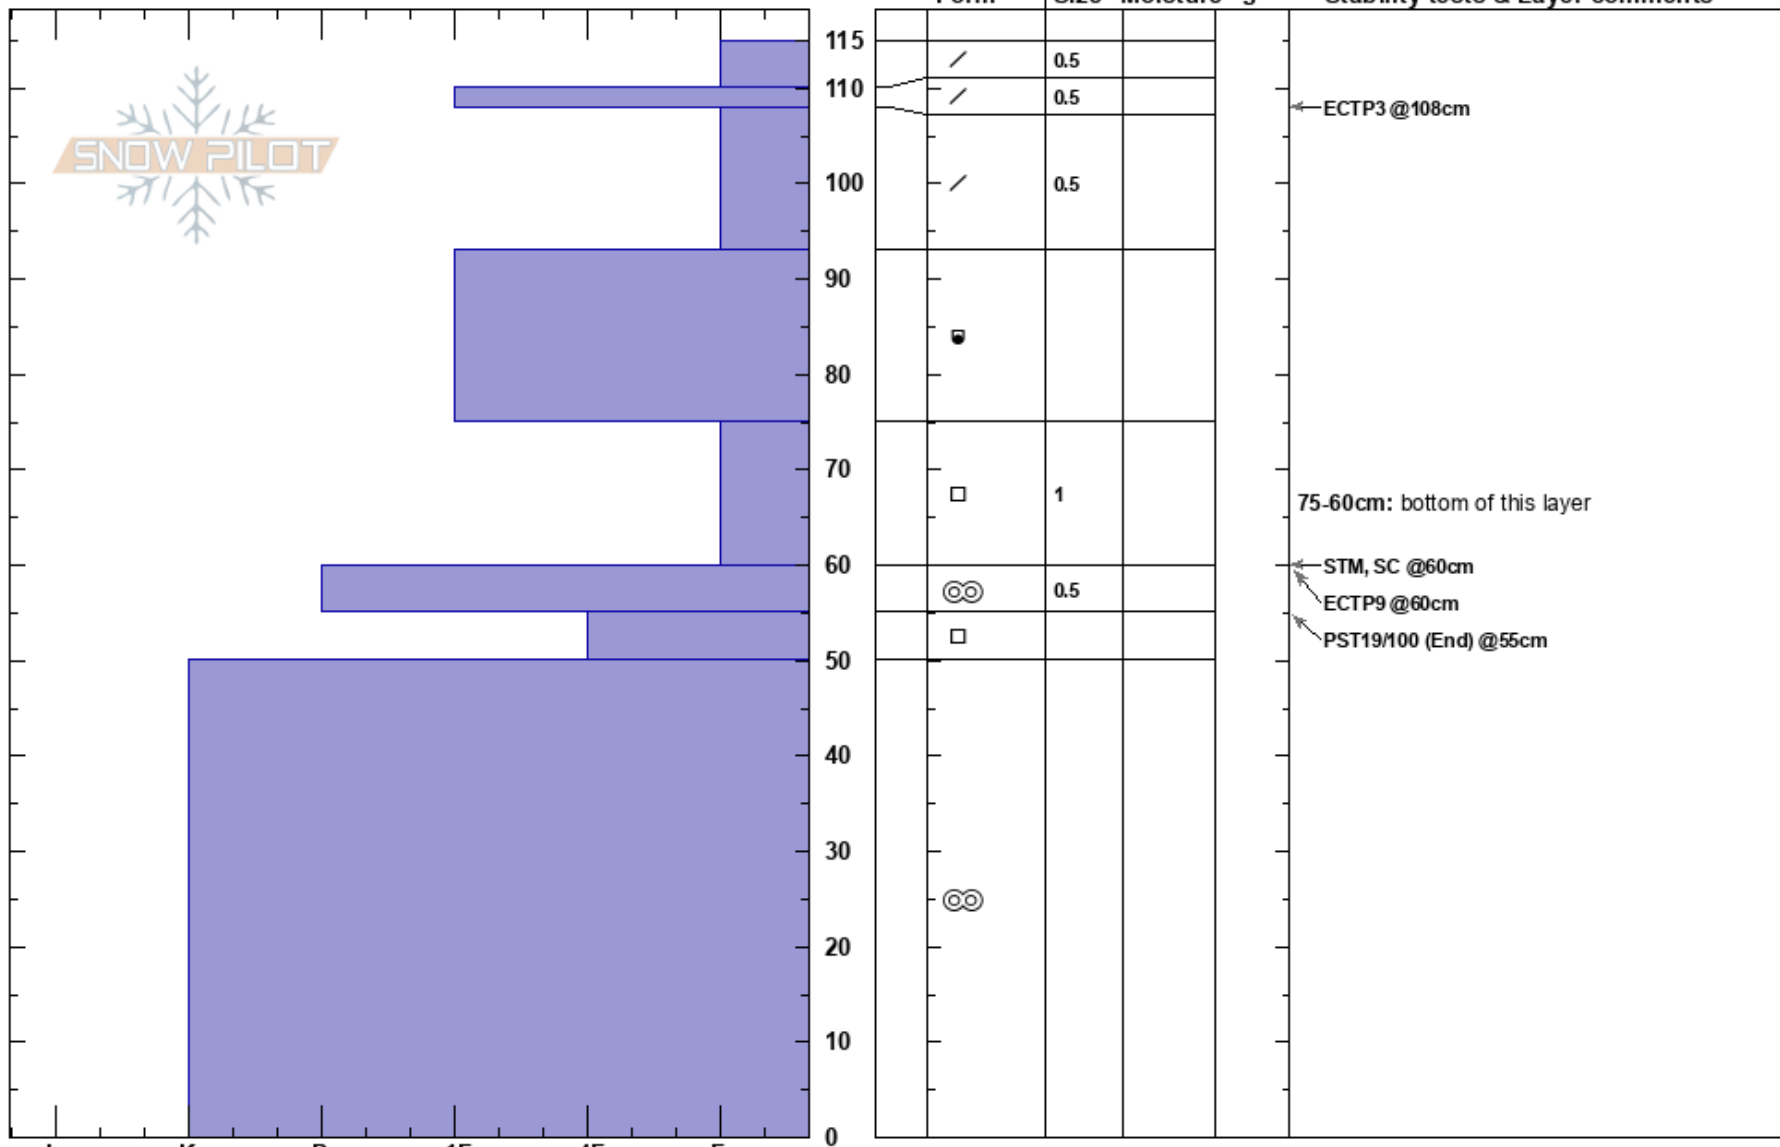

Femur Ridge
Teton Range
WY
Elevation: 8210 ft
Aspect: NE

Josh Pope
12/29/2017 - 10:00am
Co-ord: 43.58851N, -110.85381E
Slope Angle: 35°
Wind Loading: yes

Stability: Fair
Air Temperature: -1°C
Sky Cover: BKN
Precipitation:
Wind: SW Moderate

HS:115
PF:35
75-60cm: bottom of this layer
75-60cm: Problematic layer

Specifics: Pit dug in a Ski Area; Pit is representative of backcountry; Collapsing, localized; Cracking; Recent avalanche activity on similar slopes

[More Pit Specifics below]

Notes: Undisturbed and closed area of the resort Additional Pit Specifics: Recent avalanche activity on different slopes