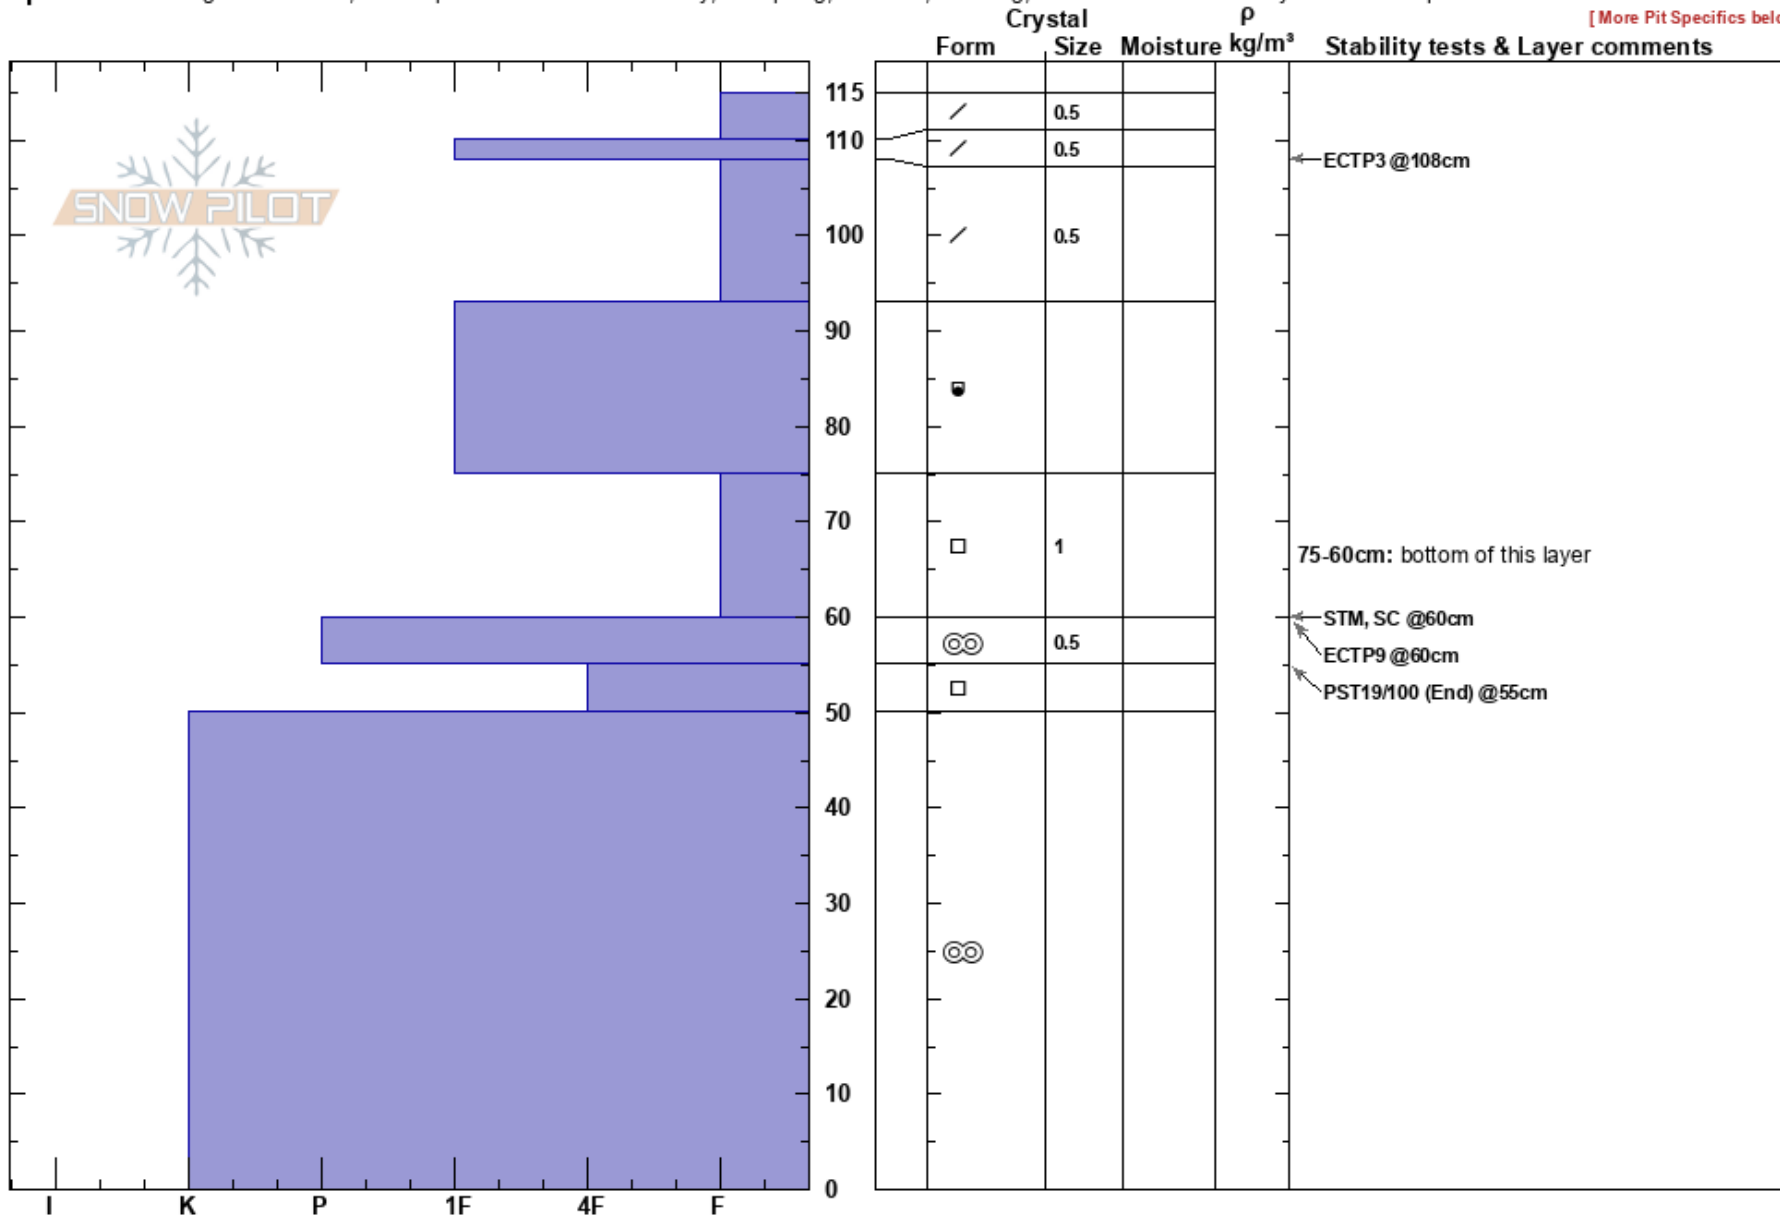

Femur Ridge
Teton Range
WY
Elevation: 8210 ft
Aspect: NE

Josh Pope
12/29/2017 - 10:00am
Co-ord: 43.58851N, -110.85381E
Slope Angle: 35°
Wind Loading: yes

Stability: Fair
Air Temperature: -1°C
Sky Cover: BKN
Precipitation:
Wind: SW Moderate

HS:115
PF:35
75-60cm: bottom of this layer
75-60cm: Problematic layer

Specifics: Pit dug in a Ski Area; Pit is representative of backcountry; Collapsing, localized; Cracking; Recent avalanche activity on similar slopes

[More Pit Specifics below]

Notes: Undisturbed and closed area of the resort Additional Pit Specifics: Recent avalanche activity on different slopes