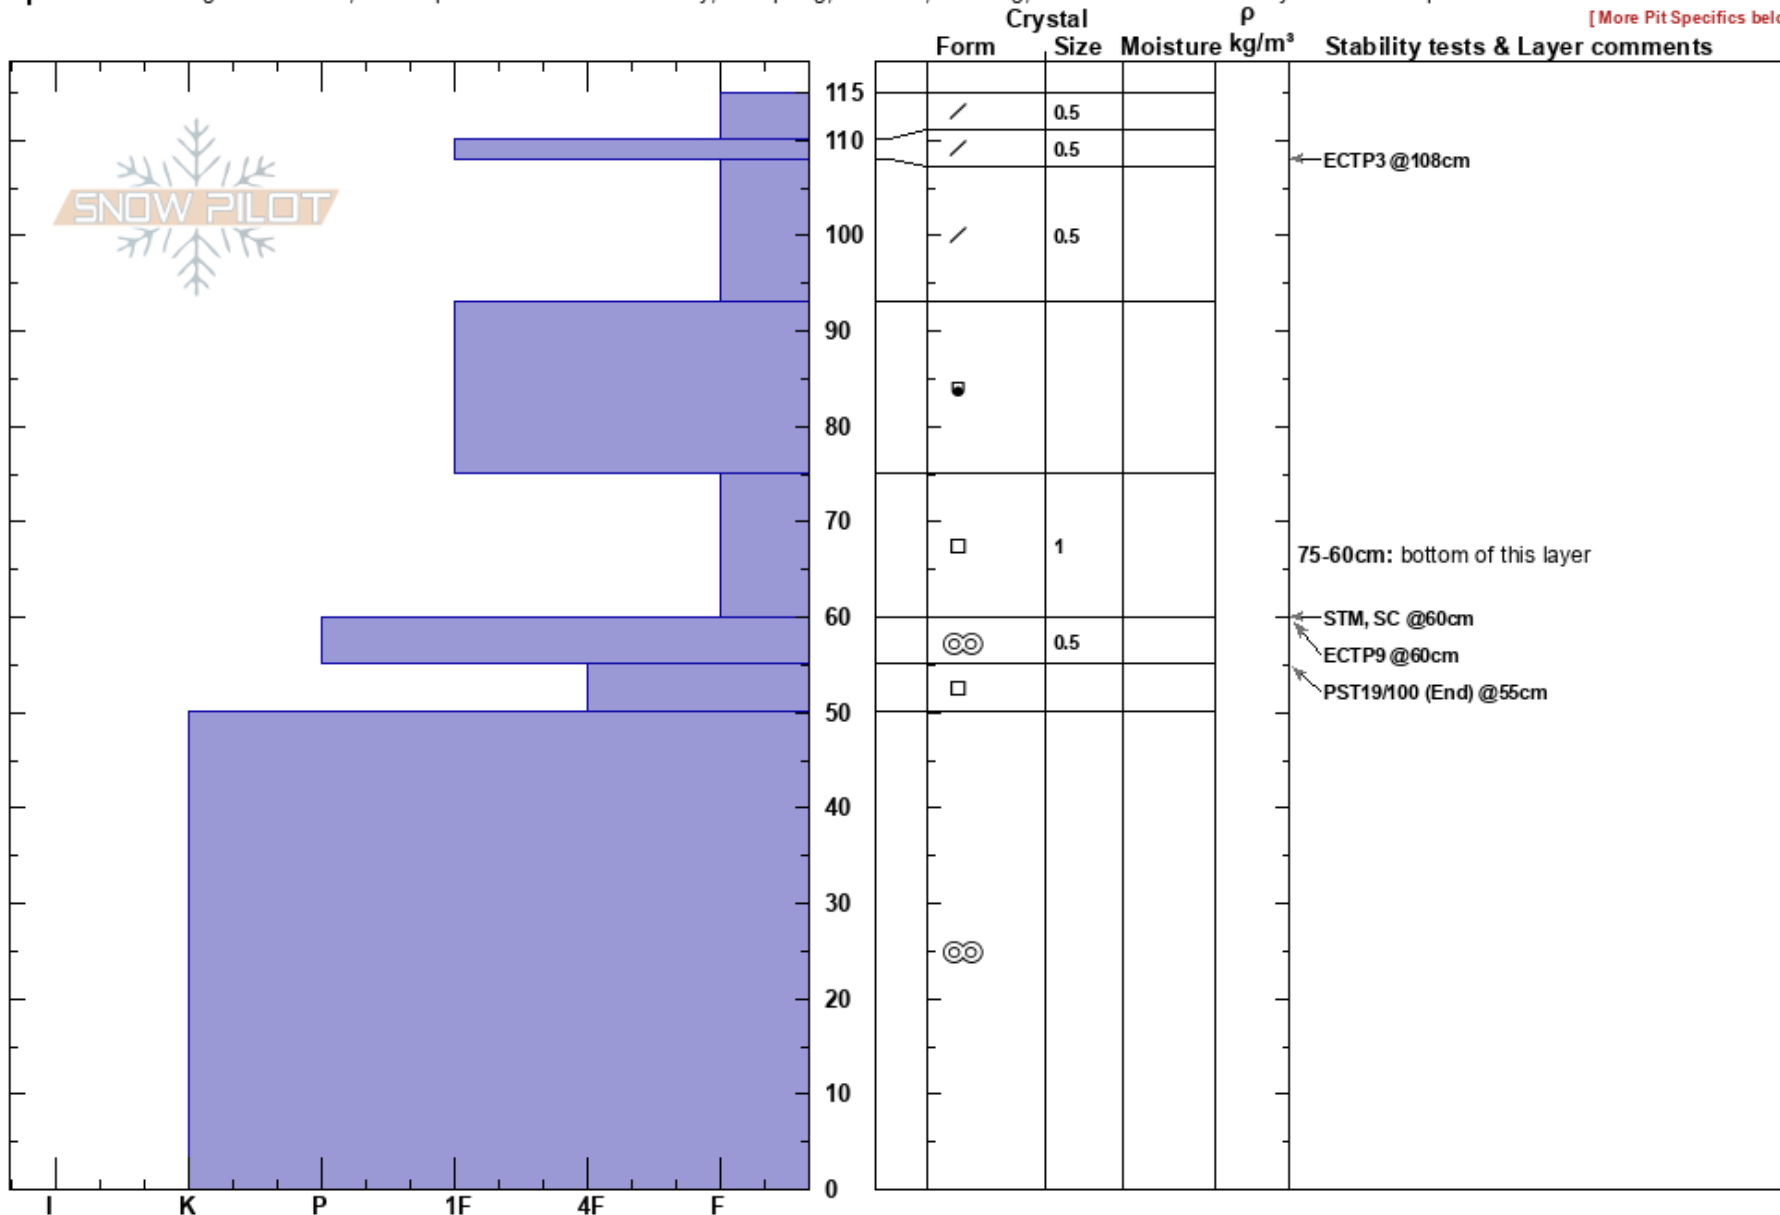

Femur Ridge  
Teton Range  
WY  
Elevation: 8210 ft  
Aspect: NE

Josh Pope  
12/29/2017 - 10:00am  
Co-ord: 43.58851N, -110.85381E  
Slope Angle: 35°  
Wind Loading: yes

Stability: Fair  
Air Temperature: -1°C  
Sky Cover: BKN  
Precipitation:  
Wind: SW Moderate

HS:115  
PF:35  
75-60cm: bottom of this layer  
75-60cm: Problematic layer

Specifics: Pit dug in a Ski Area; Pit is representative of backcountry; Collapsing, localized; Cracking; Recent avalanche activity on similar slopes

[ More Pit Specifics below ]

Notes: Undisturbed and closed area of the resort Additional Pit Specifics: Recent avalanche activity on different slopes