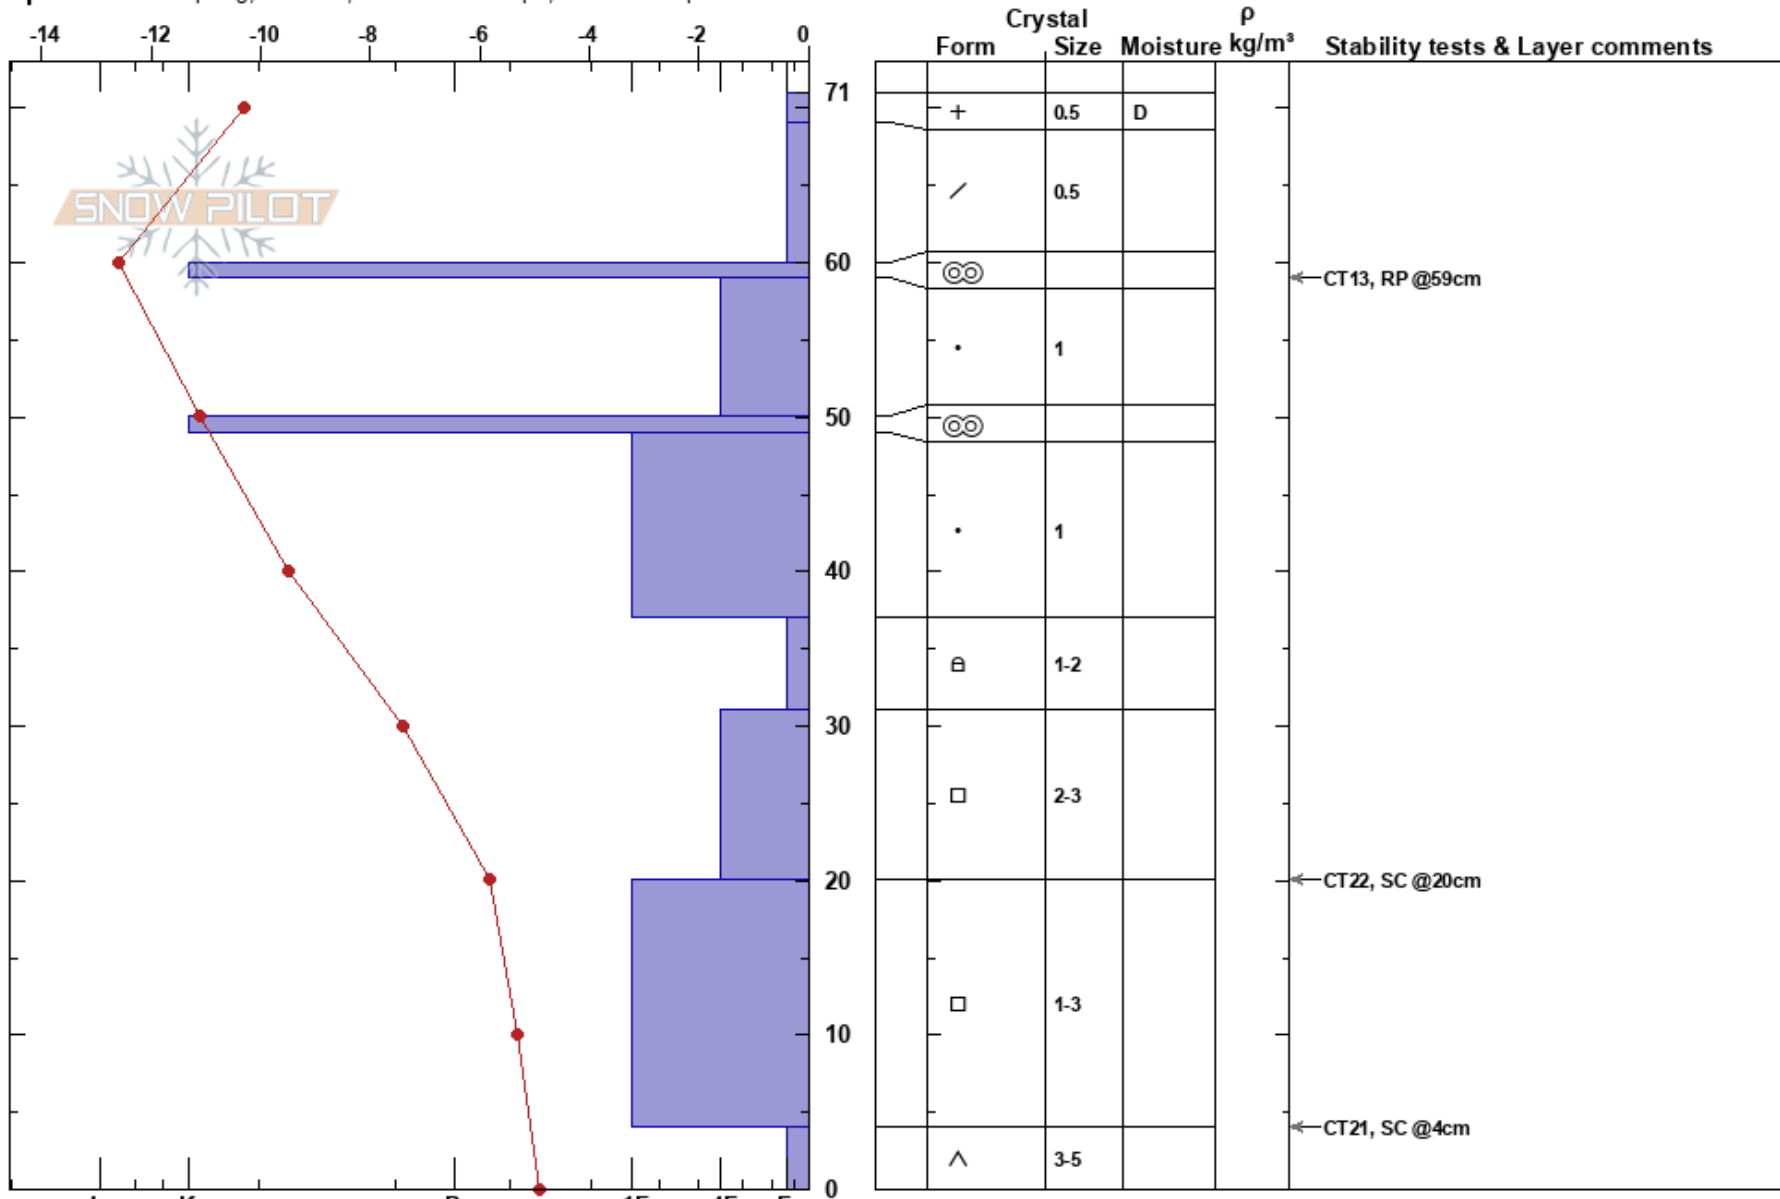

4-0cm:Problematic layer

Finland

Co-ord: 35W 383634E 7501592N

Sky Cover: OVC

Elevation: 450 m

Slope Angle: 30°

Precipitation: S-1

Aspect: SW

Wind Loading: yes

Wind: NE Strong

Specifics: Collapsing, localized; Ski tracks on slope; We skied slope

Notes: Opening near the top of the treeline, east of Pirunkuru. Rocky ground.