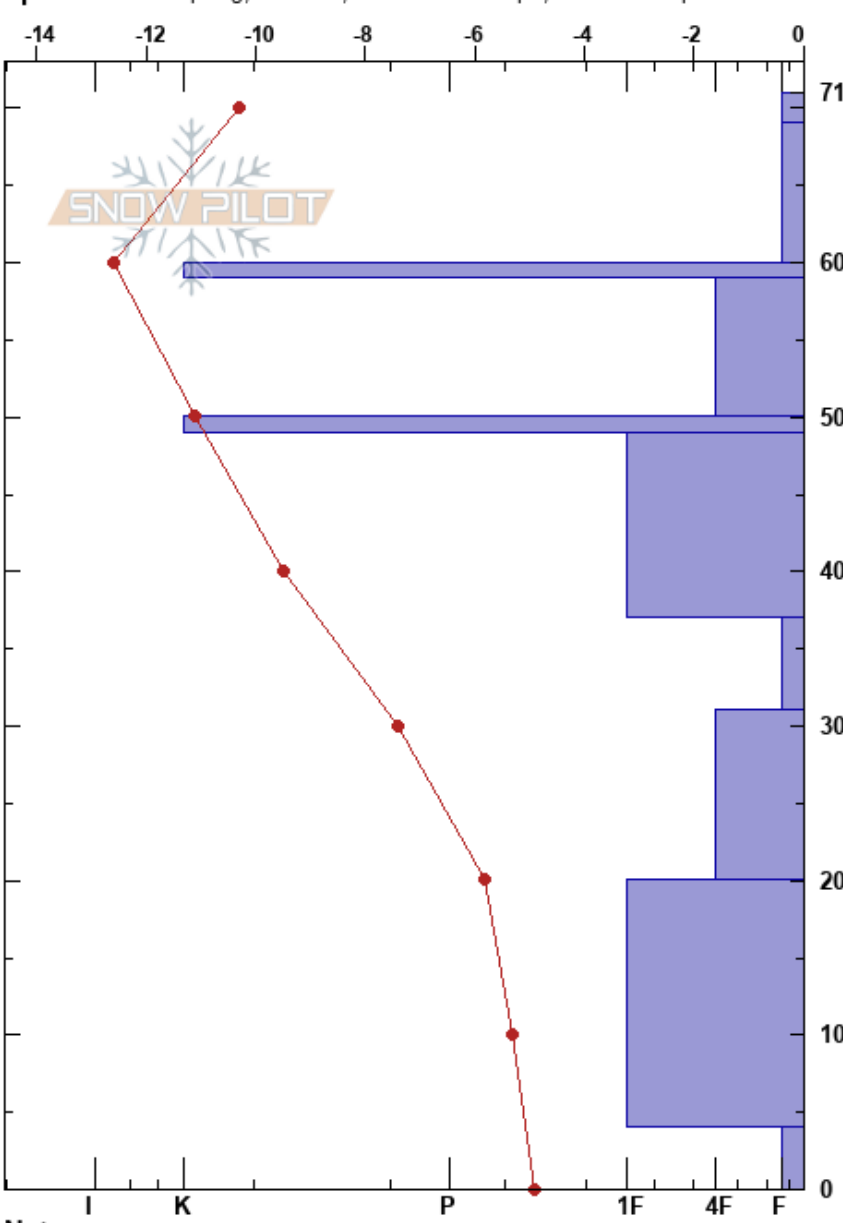

Kesänki
 Finland
 Elevation: 450 m
 Aspect: SW
 Specifics: Collapsing, localized; Ski tracks on slope; We skied slope

Joonas Kortelainen
 29/12/2017 - 12:50
 Co-ord: 35W 383634E 7501592N
 Slope Angle: 30°
 Wind Loading: yes

Stability: HS:71
 Air Temperature: -9.1°C PF:30
 Sky Cover: OVC
 Precipitation: S-1
 Wind: NE Strong
 Layer Notes: 4-0cm:Problematic layer

Height (m)	Crystal		Moisture	ρ kg/m ³	Stability tests & Layer comments
	Form	Size			
71	+	0.5	D		
60	/	0.5			
60	⊙⊙				← CT13, RP @59cm
50	.	1			
50	⊙⊙				
40	.	1			
30	⊖	1-2			
20	□	2-3			← CT22, SC @20cm
10	□	1-3			
0	^	3-5			← CT21, SC @4cm

Notes: Opening near the top of the treeline, east of Pirunkuru. Rocky ground.