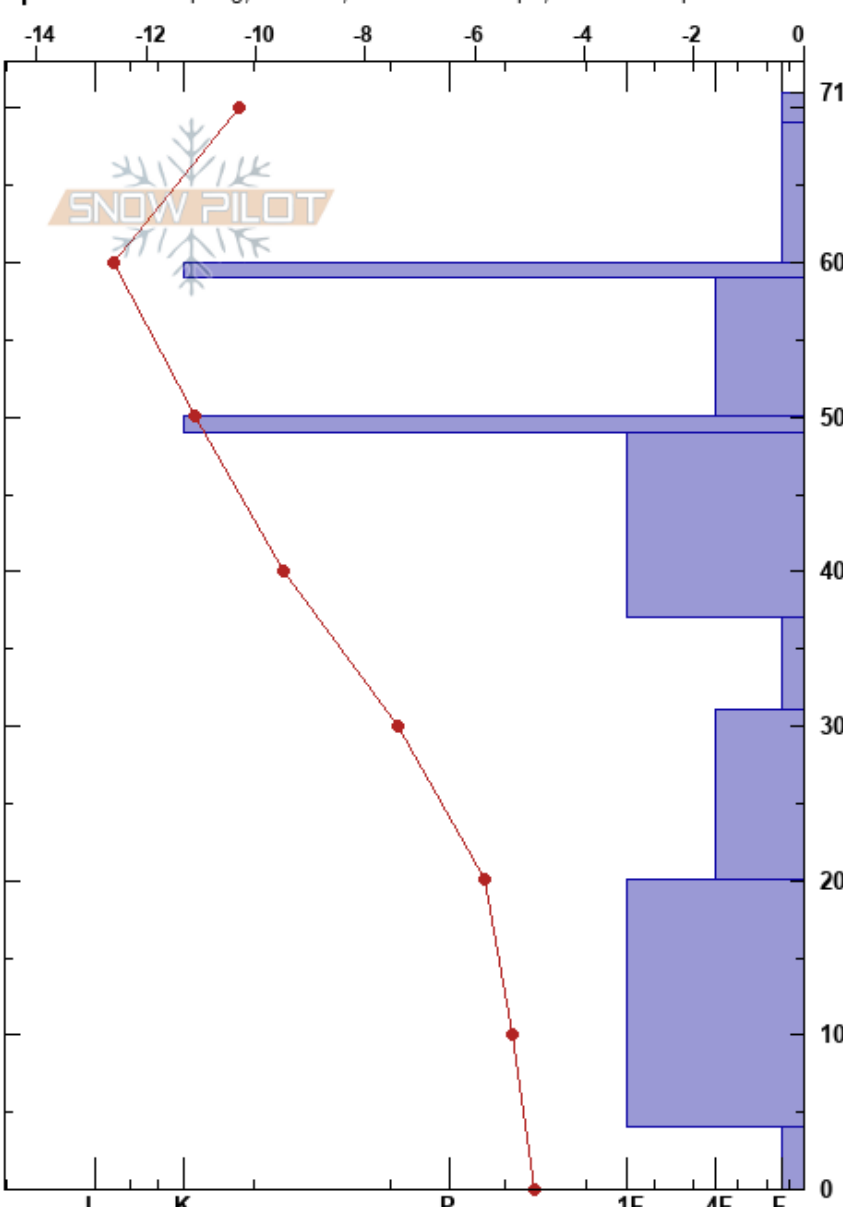

Kesänki
 Finland
 Elevation: 450 m
 Aspect: SW
 Specifics: Collapsing, localized; Ski tracks on slope; We skied slope

Joonas Kortelainen
 29/12/2017 - 12:50
 Co-ord: 35W 383634E 7501592N
 Slope Angle: 30°
 Wind Loading: yes

Stability:
 Air Temperature: -9.1°C PF:30
 Sky Cover: OVC
 Precipitation: S-1
 Wind: NE Strong

HS:71
 Layer Notes:
 4-0cm:Problematic layer

Depth (cm)	Crystal		Moisture	ρ kg/m ³	Stability tests & Layer comments
	Form	Size			
71	+	0.5	D		
60	/	0.5			
60	⊙⊙				← CT13, RP @59cm
50	.	1			
50	⊙⊙				
40	.	1			
30	⊖	1-2			
20	□	2-3			← CT22, SC @20cm
10	□	1-3			
0	^	3-5			← CT21, SC @4cm

Notes: Opening near the top of the treeline, east of Pirunkuru. Rocky ground.