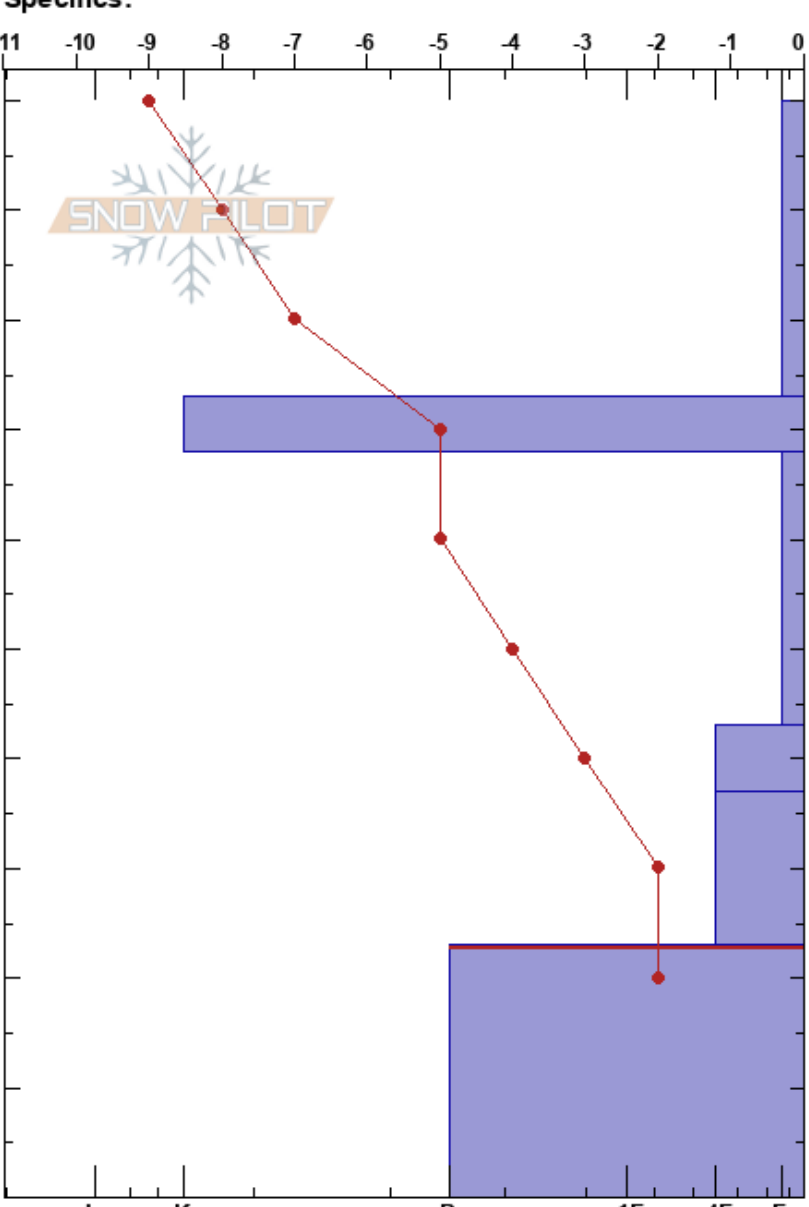

minnihaha pit
 Silverton
 CO
 Elevation: 10800 ft
 Aspect: SW
 Specifics:

Aidan Lubowicki
 01/11/2023 - 10:33am
 Co-ord:
 Slope Angle: 33°
 Wind Loading:

Stability:
 Air Temperature: -11°C
 Sky Cover: OVC
 Precipitation: S-1
 Wind: Calm
 HS:100
 PF:45
 PS:35
 Layer Notes:
 23-0cm: Problematic layer

Form	Crystal		ρ kg/m ³	Stability tests & Layer comments
	Size	Moisture		
/	0.3			
⊙⊙				← CT6, BRK @68cm ← ECTP14 @68cm
⊕				
•	0.3			
•	0.3			
				← ECTN14 @23cm
□	1			

Notes: