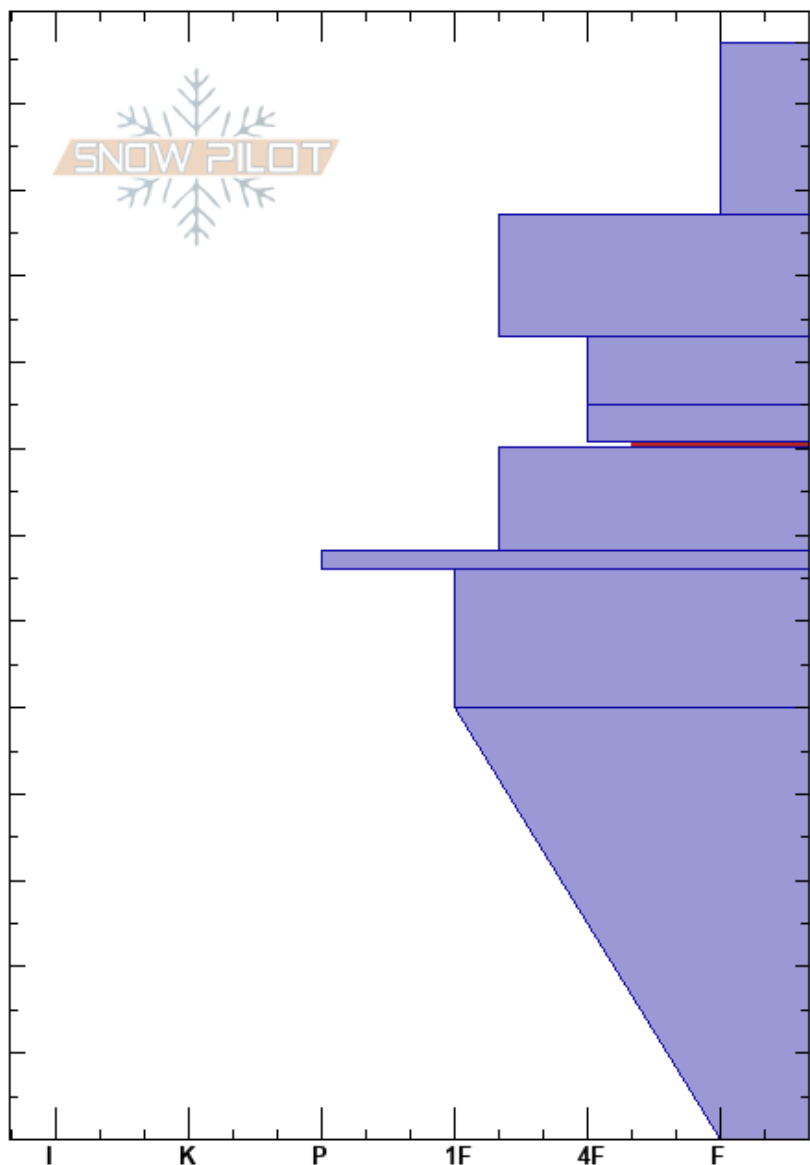

Catscratch top
 Park Range
 CO
Elevation: 9450 ft
Aspect: N
Specifics: Collapsing, localized

Eric Deering
 12/28/2017 - 2:00am
Co-ord: 40.53578N, -106.73302W
Slope Angle: 16°
Wind Loading: previous

Stability:
Air Temperature: 27°F
Sky Cover: FEW
Precipitation: NO
Wind: NE Calm

HS: 127
 85-80.8cm: 12/21snow
 80.8-80cm: Problematic layer

Depth (cm)	Crystal		Moisture	ρ kg/m ³	Stability tests & Layer comments
	Form	Size			
127					
120	+ (X)				
110					← CT8, Q2 @107cm
100	+ (✓)				← ECTN8 @107cm
90					
85-80.8cm					85-80.8cm: 12/21snow
80	V	8			← CT13, Q1 @80cm
80					← CT7, Q1 @80cm
80					← ECTP15 @80cm
70					
60					
50					
40					
30	□ (Λ)	2.5-6			
20					
10					
0					

Notes: Pit above area of boot packing