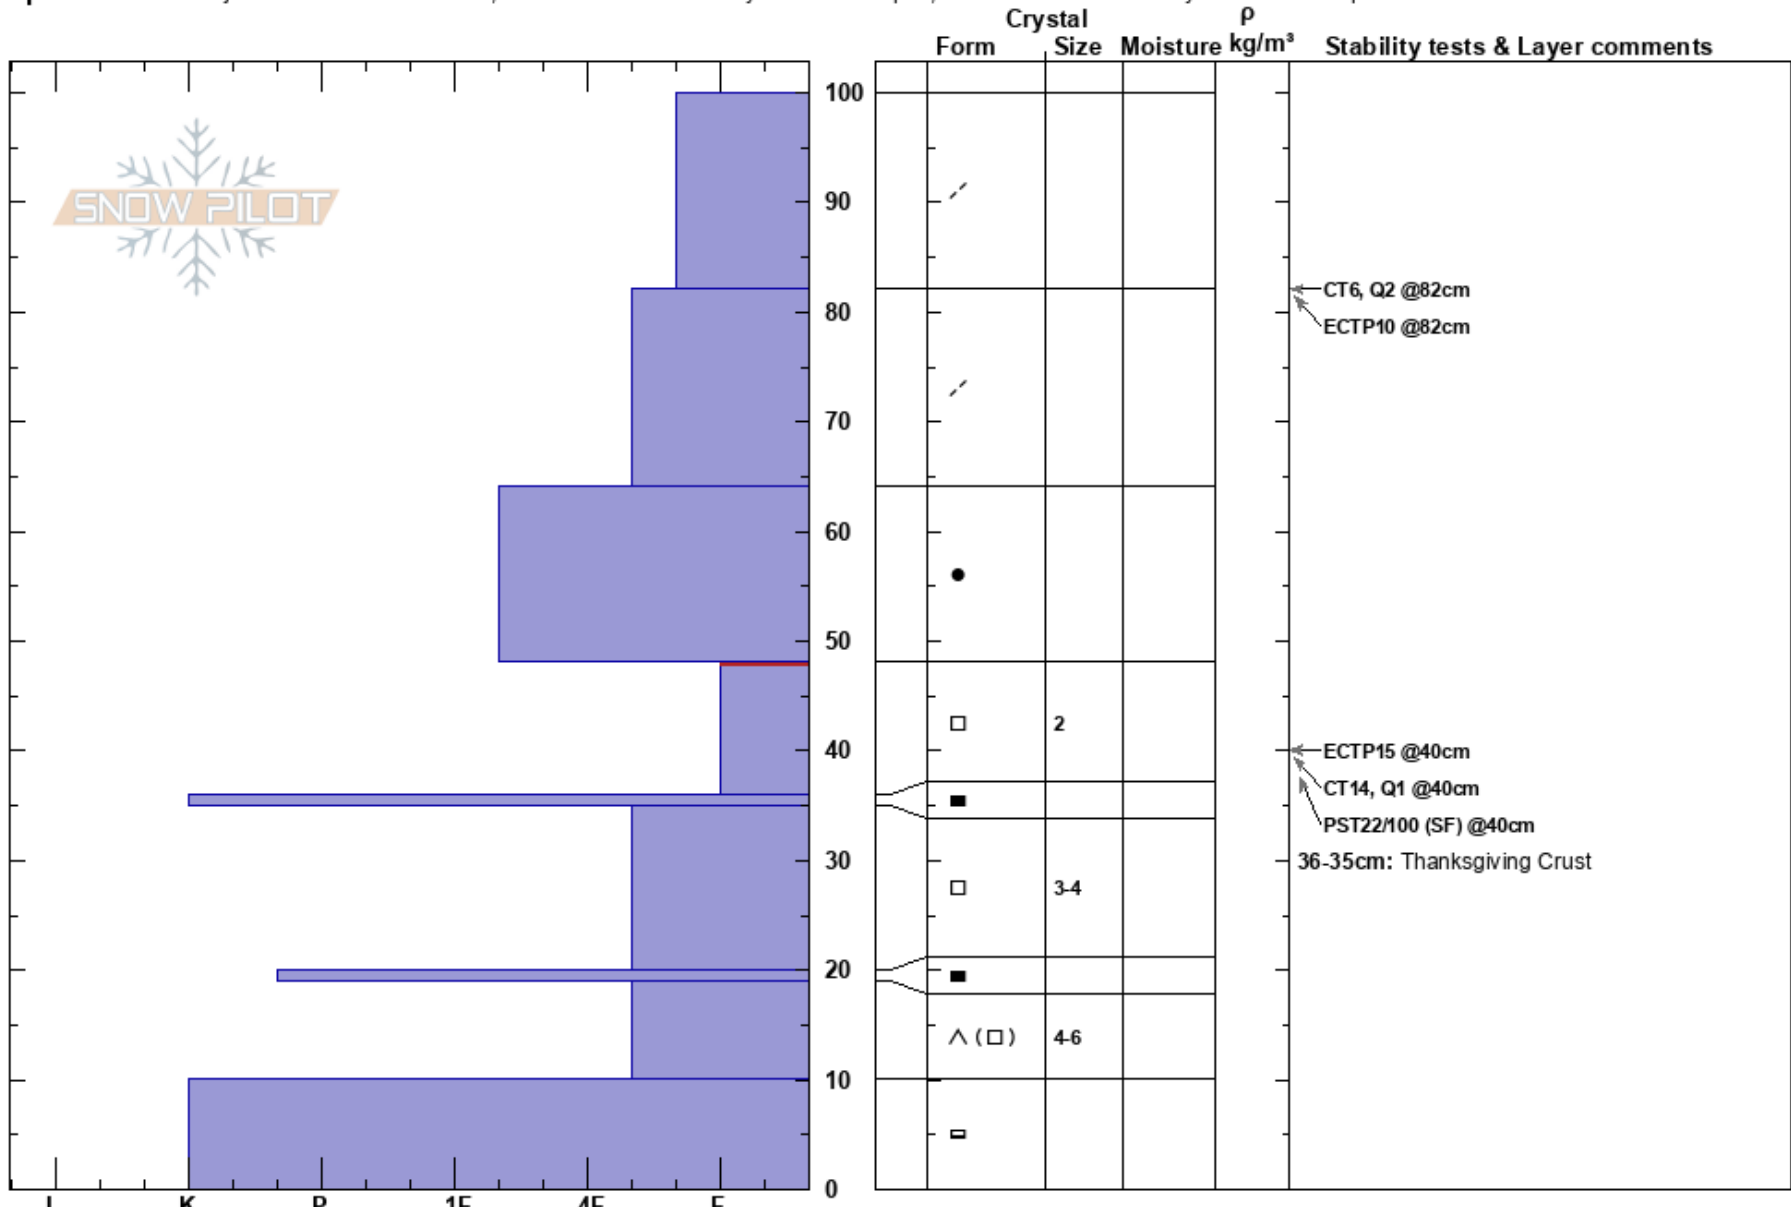

Lionhead Ski Hill  
 Lionhead Range  
 MT  
 Elevation: 8030 ft  
 Aspect: 60°

Doug Chabot-Admin  
 12/28/2017 - 11:40am  
 Co-ord: 44.70359N, -111.29724W  
 Slope Angle: 32°  
 Wind Loading: previous

Stability: Poor  
 Air Temperature: -3°C  
 Sky Cover: OVC  
 Precipitation: NO  
 Wind: SW Light Breeze

HS:100  
 48-36cm: Problematic layer  
 36-35cm: Thanksgiving Crust

Specifics: Pit is adjacent to avalanche: crown; Recent avalanche activity on similar slopes; Recent avalanche activity on different slopes

Notes: This natural avalanche released yesterday. It was 400' wide x 400' long (estimated). Pit dug with Dave Zinn.